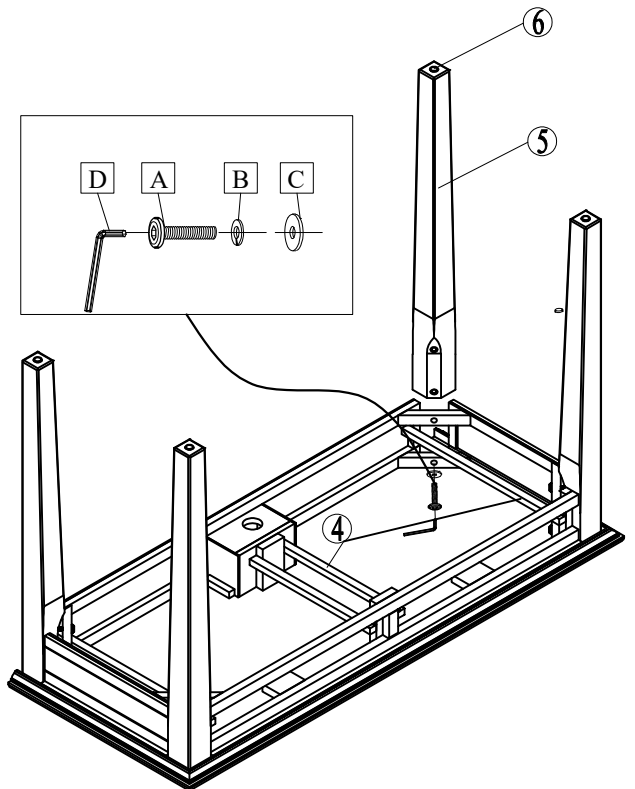

Thank you for purchasing this quality product. Be sure to check all packing material carefully for small parts that may have come loose inside the carton during shipment.

Parts key			
No	Code	Qty	Description
1	775-4820P05	2 pcs	Drawer Complete
2	775-4820P04	2 Sets	Knob w/ Screw
3	775-4820P05A	2 Sets	Drawer Stop
4	775-4820P06	2 Sets	Drawer Glide
5	775-4820P02	4 pcs	Leg
6	775-4820P01F	4 pcs	Floor Glide
7	775-4820P22	1 pc	Lift top
8	775-4820P22H	2 pcs	Lift top hinge
9	775-4820P01E	1 pc	Electric outlet

Hardware Kit 775-4820P01		
No	Description	Qty
A	Bolt M6x50mm	8 pcs
B	Lock washer	8 pcs
C	Washer	8 pcs
D	Allen key	1 pc

I.

II.