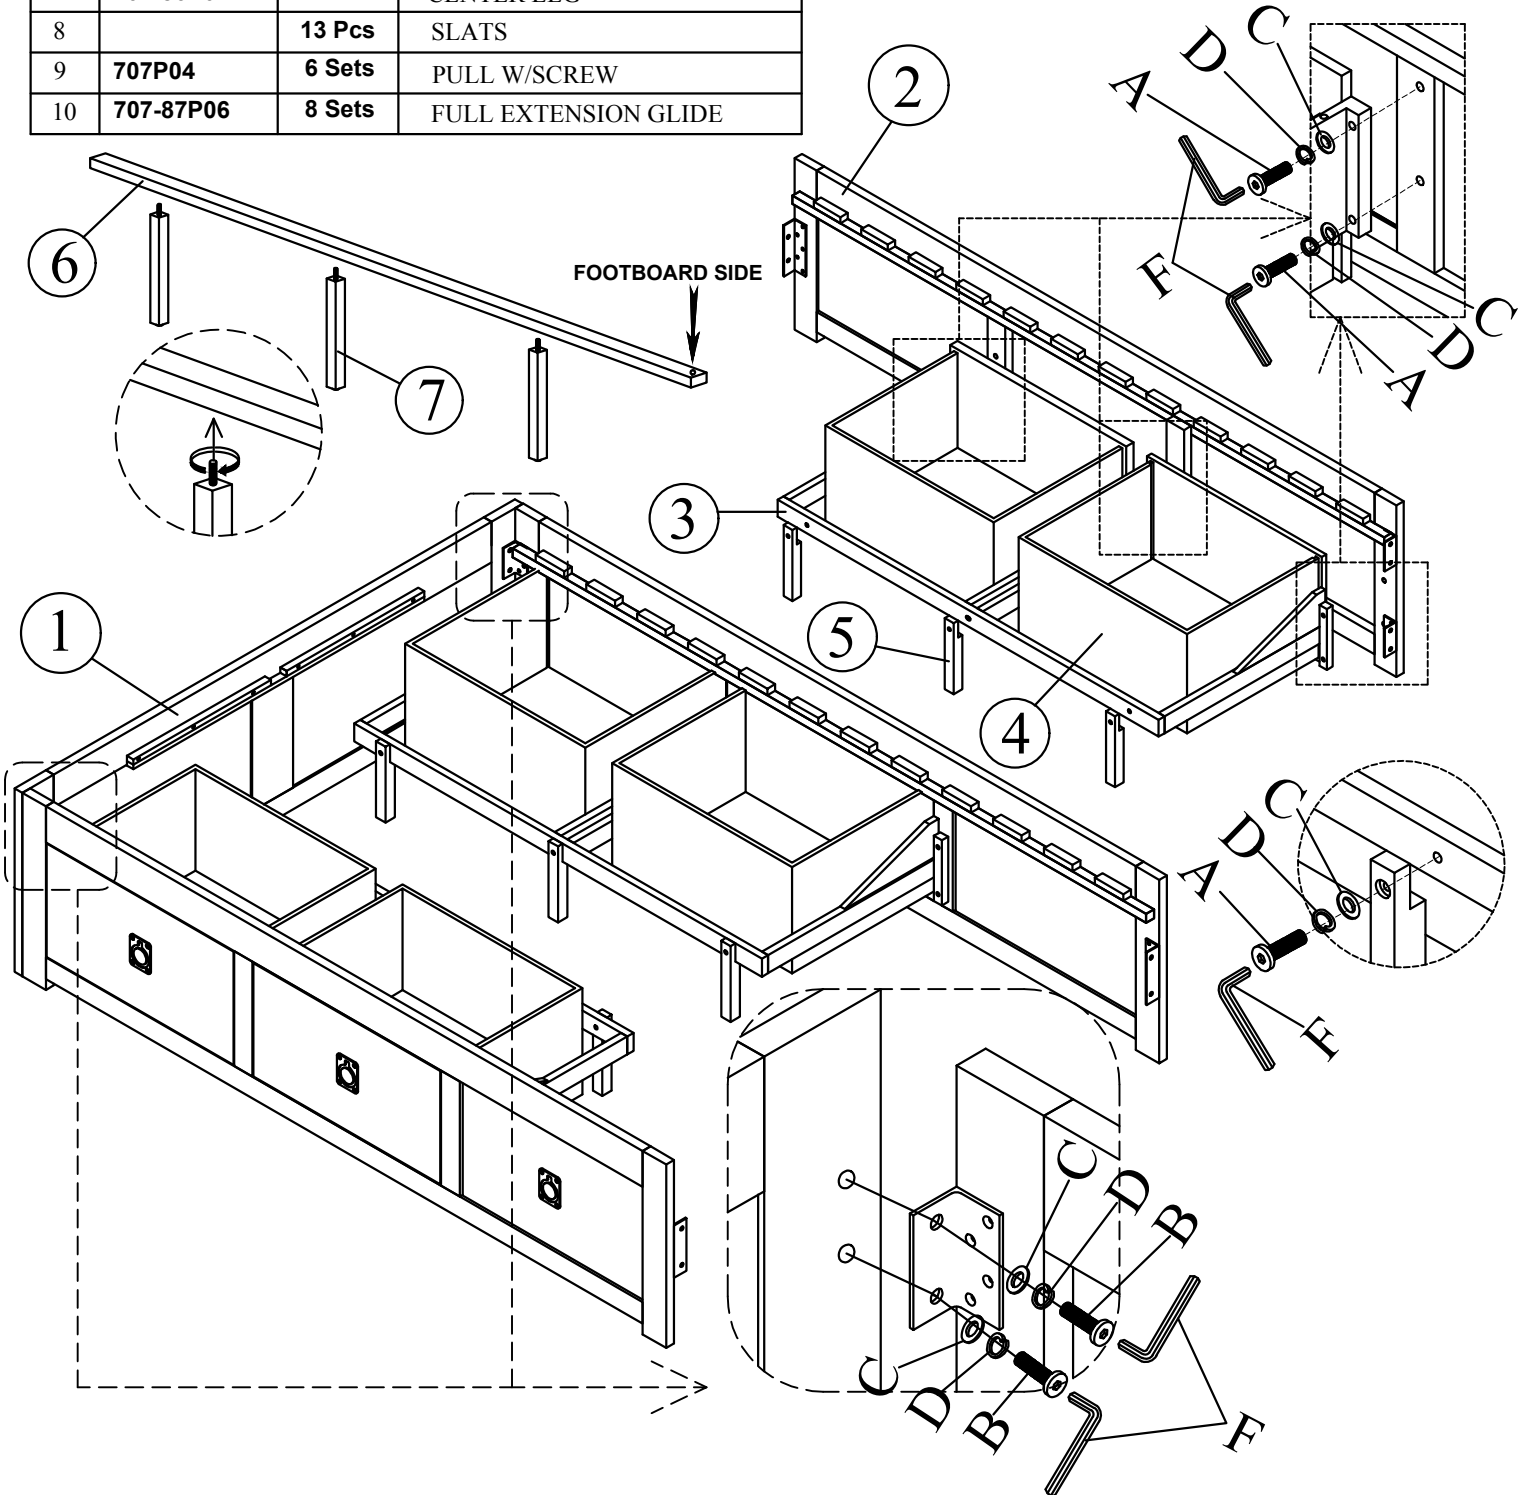

## ASSEMBLY INSTRUCTION & PARTS IDENTIFICATION MODEL #707-85-86-87 KONA GROVE QUEEN BED

Thank you for purchasing this quality product. Be sure to check all packing material carefully for small parts that may have come loose inside the carton during shipment

Parts key				Hardware kit #707-86P01		
No	Code	Qty	Description	No	Description	Qty
1		1 Pc	FOOTBOARD	A	 Bolt M6 x 35	18 Pcs
2		2 Pcs	SIDE RAILS	B	 Bolt M8 x 20	8 Pcs
3		2 Pcs	SIDE DRAWER FRAME	C	 Flat washer M8 x 16	26 Pcs
4		4 Pcs	SIDE DRAWER	D	 Lock washer M8	26 Pcs
5	707-87P02D	6 Pcs	DRAWER SUPPORT LEG	E	 Screw M4x30	27 Pcs
6		1 Pc	CENTER SUPPORT	F	 Allen Key K4	1 Pc
7	707-86P02C	3 Pcs	CENTER LEG			
8		13 Pcs	SLATS			
9	707P04	6 Sets	PULL W/SCREW			
10	707-87P06	8 Sets	FULL EXTENSION GLIDE			