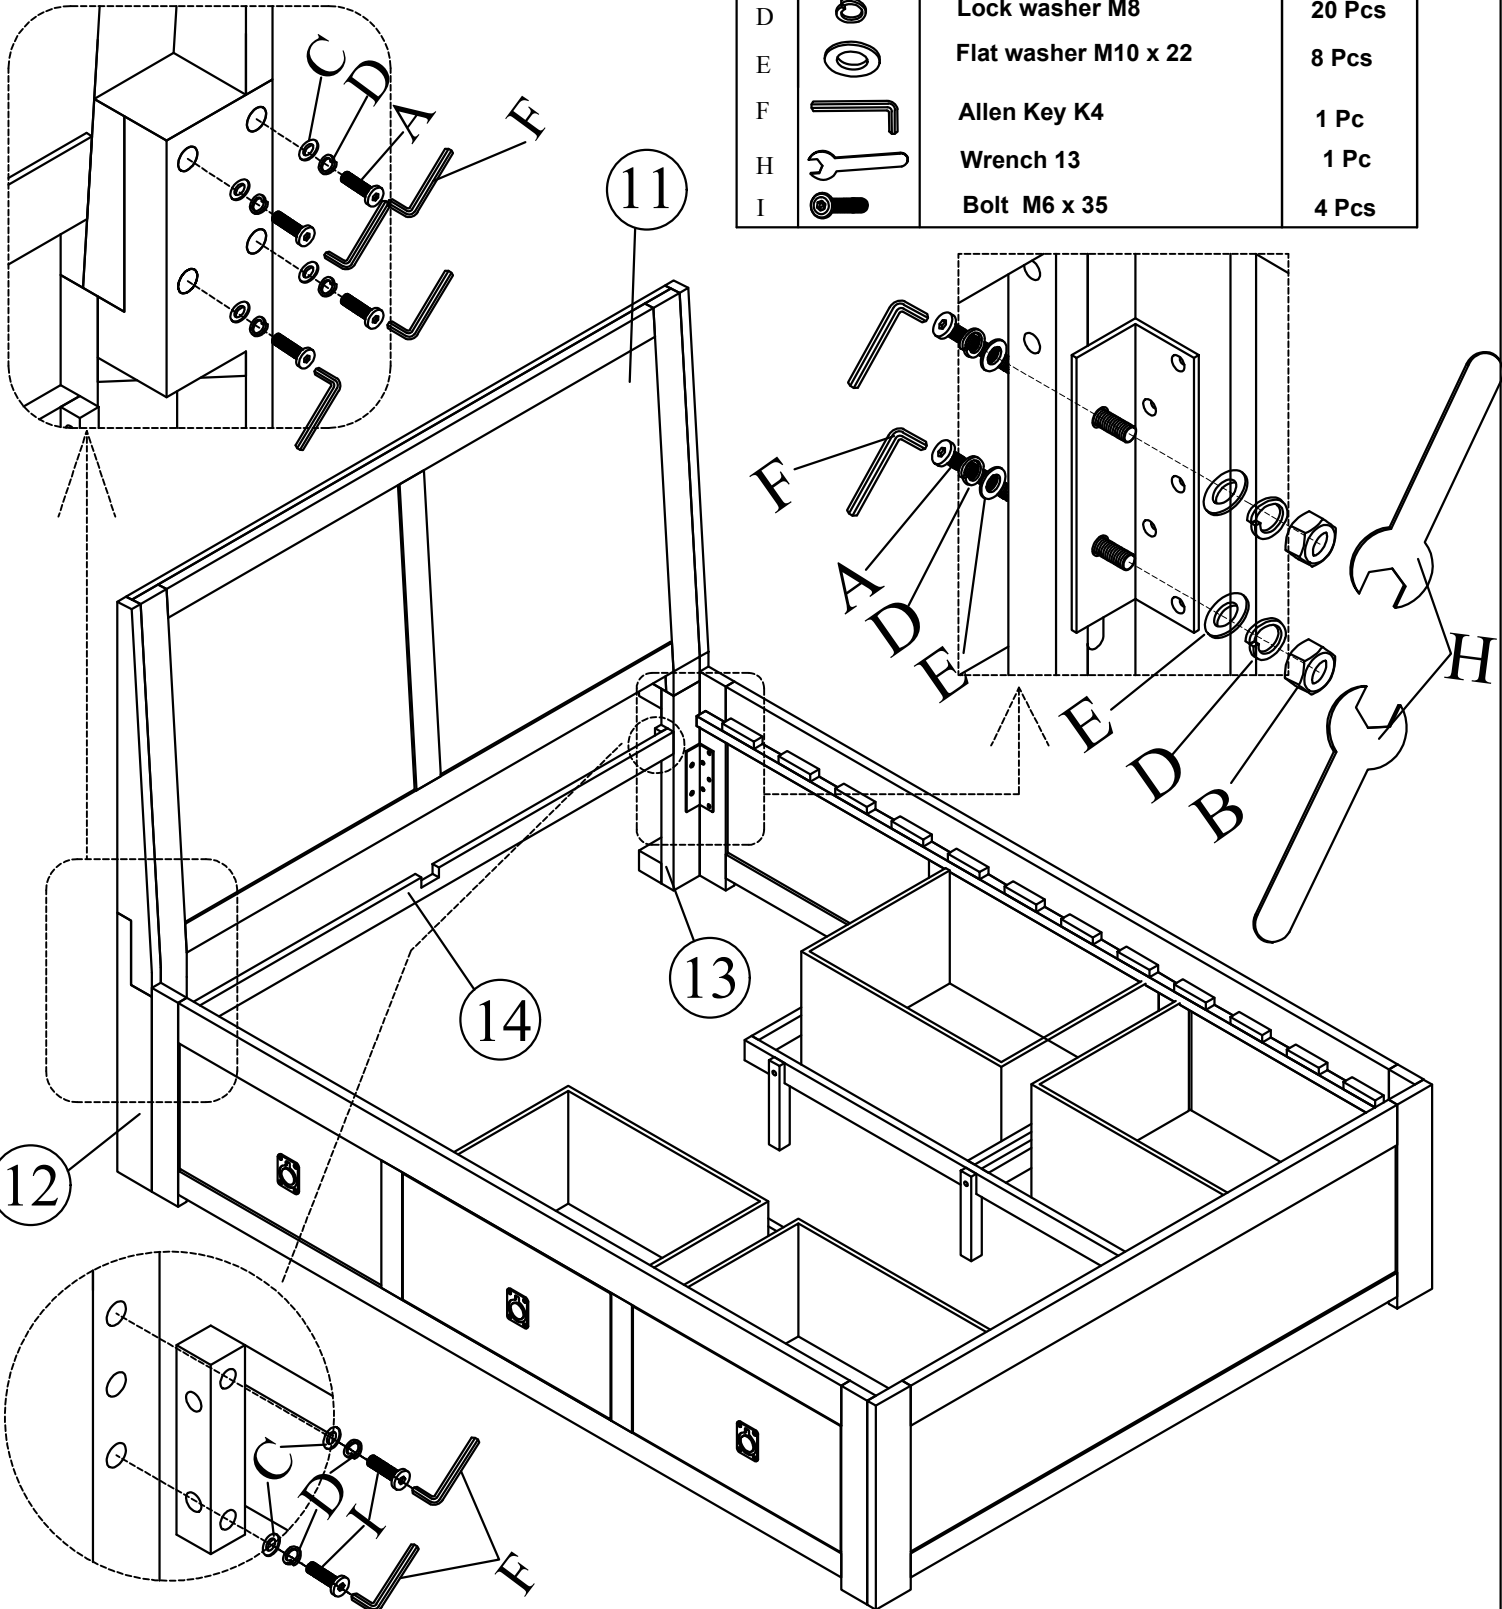

Thank you for purchasing this quality product. Be sure to check all packing material carefully for small parts that may have come loose inside the carton during shipment

Parts key for headboard

No	Code	Qty	Description
11	707-85	1 Pc	Headboard
12	707-85P02L	1 Pc	Left Facing Leg
13	707-85P02R	1 Pc	Right Facing Leg
14		1 Pc	Back Stretcher

Hardware Pack #707-85P01

No	Description	Qty
A	Bolt M8 x 60	12 Pcs
B	Nut M8	4 Pcs
C	Flat washer M8 x 16	12 Pcs
D	Lock washer M8	20 Pcs
E	Flat washer M10 x 22	8 Pcs
F	Allen Key K4	1 Pc
H	Wrench 13	1 Pc
I	Bolt M6 x 35	4 Pcs