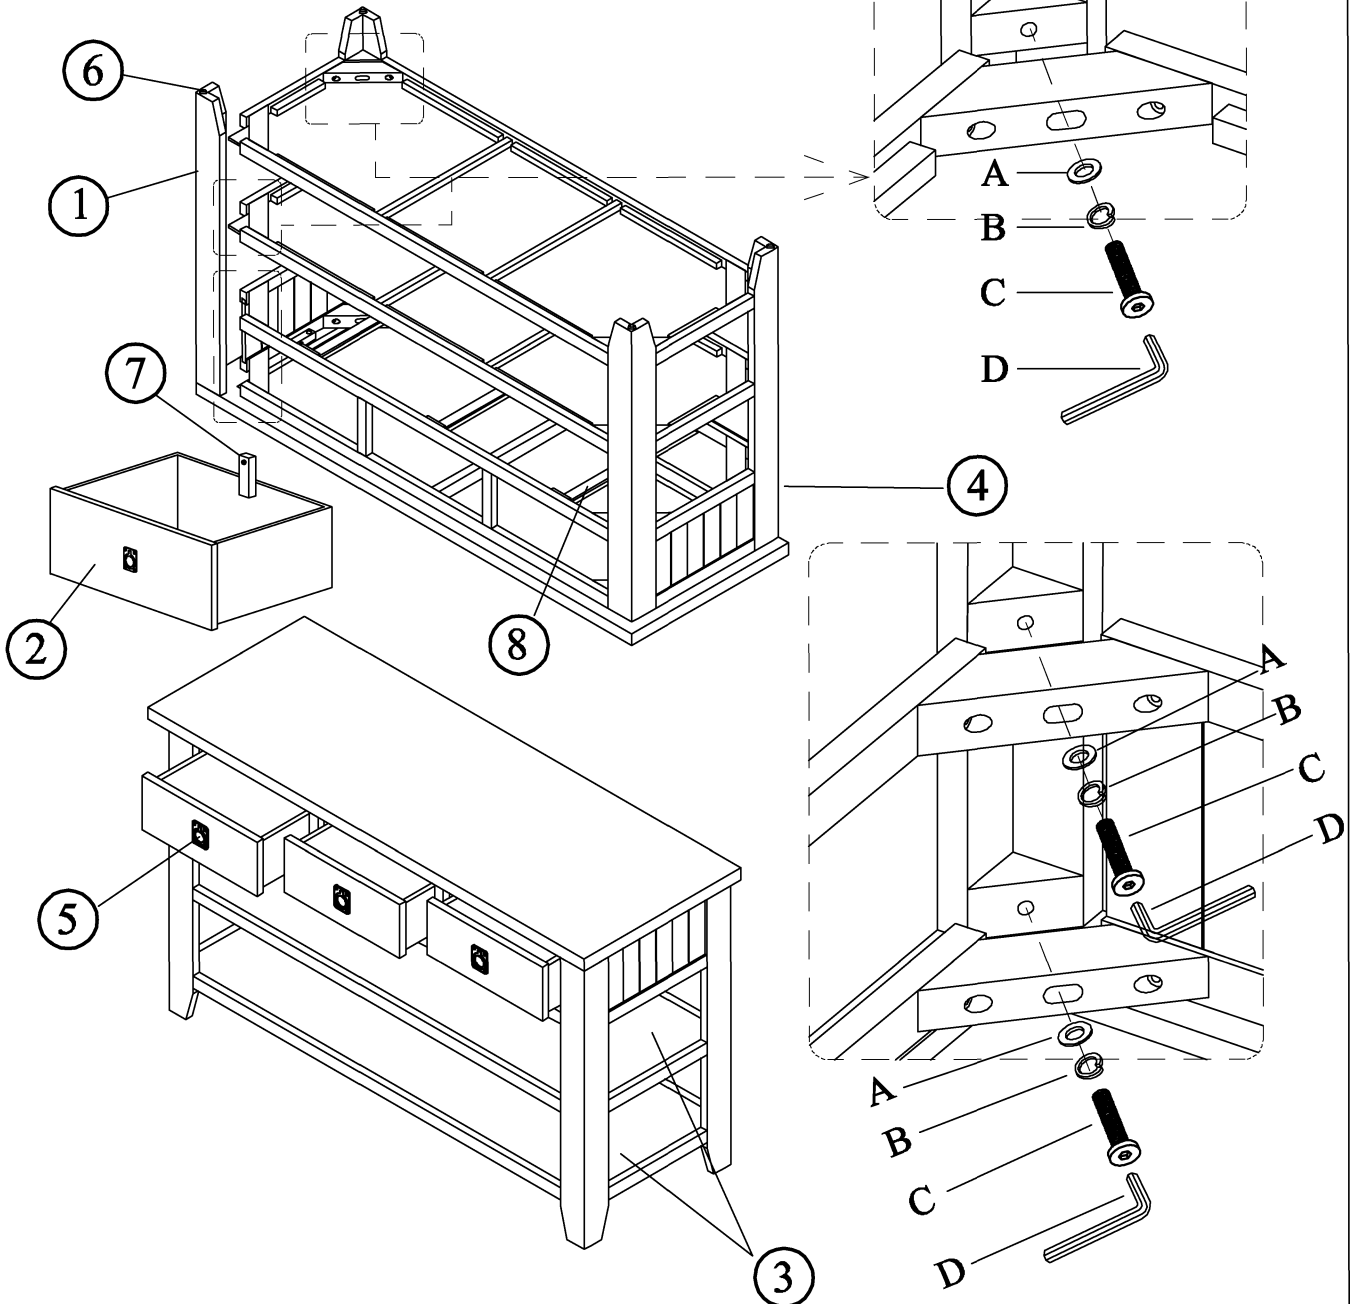

jOF FRAN INC.

ASSEMBLY INSTRUCTIONS & PARTS IDENTIFICATION MODEL # 704-4 SOFA TABLE

Thank you for purchasing this quality product. Be sure to check all packing material carefully for small parts that may have come loose inside the carton during shipment

Parts key			
No	Code	Qty	Description
1	704-4P02	4 Pcs	Leg
2	704-4P05	3 Pcs	Drawer Complete
3		2 Pcs	Shelf
4		1 Pc	Storage Box
5	704-4P04	3 Pcs	Pull w/Screw
6	704-4P01F	4 Pcs	Floor Glide
7	704-4P05A	3 Pcs	Drawer stop
8	704-4P06	3 Pcs	Drawer Glide

Hardware kit 704-4P01			
No		Description	Qty
A		Flat washer	16 Pcs
B		Lock washer	16 Pcs
C		Bolt M6 x 60	16 Pcs
D		Allen Key K4	1 Pc

MADE IN VIET NAM