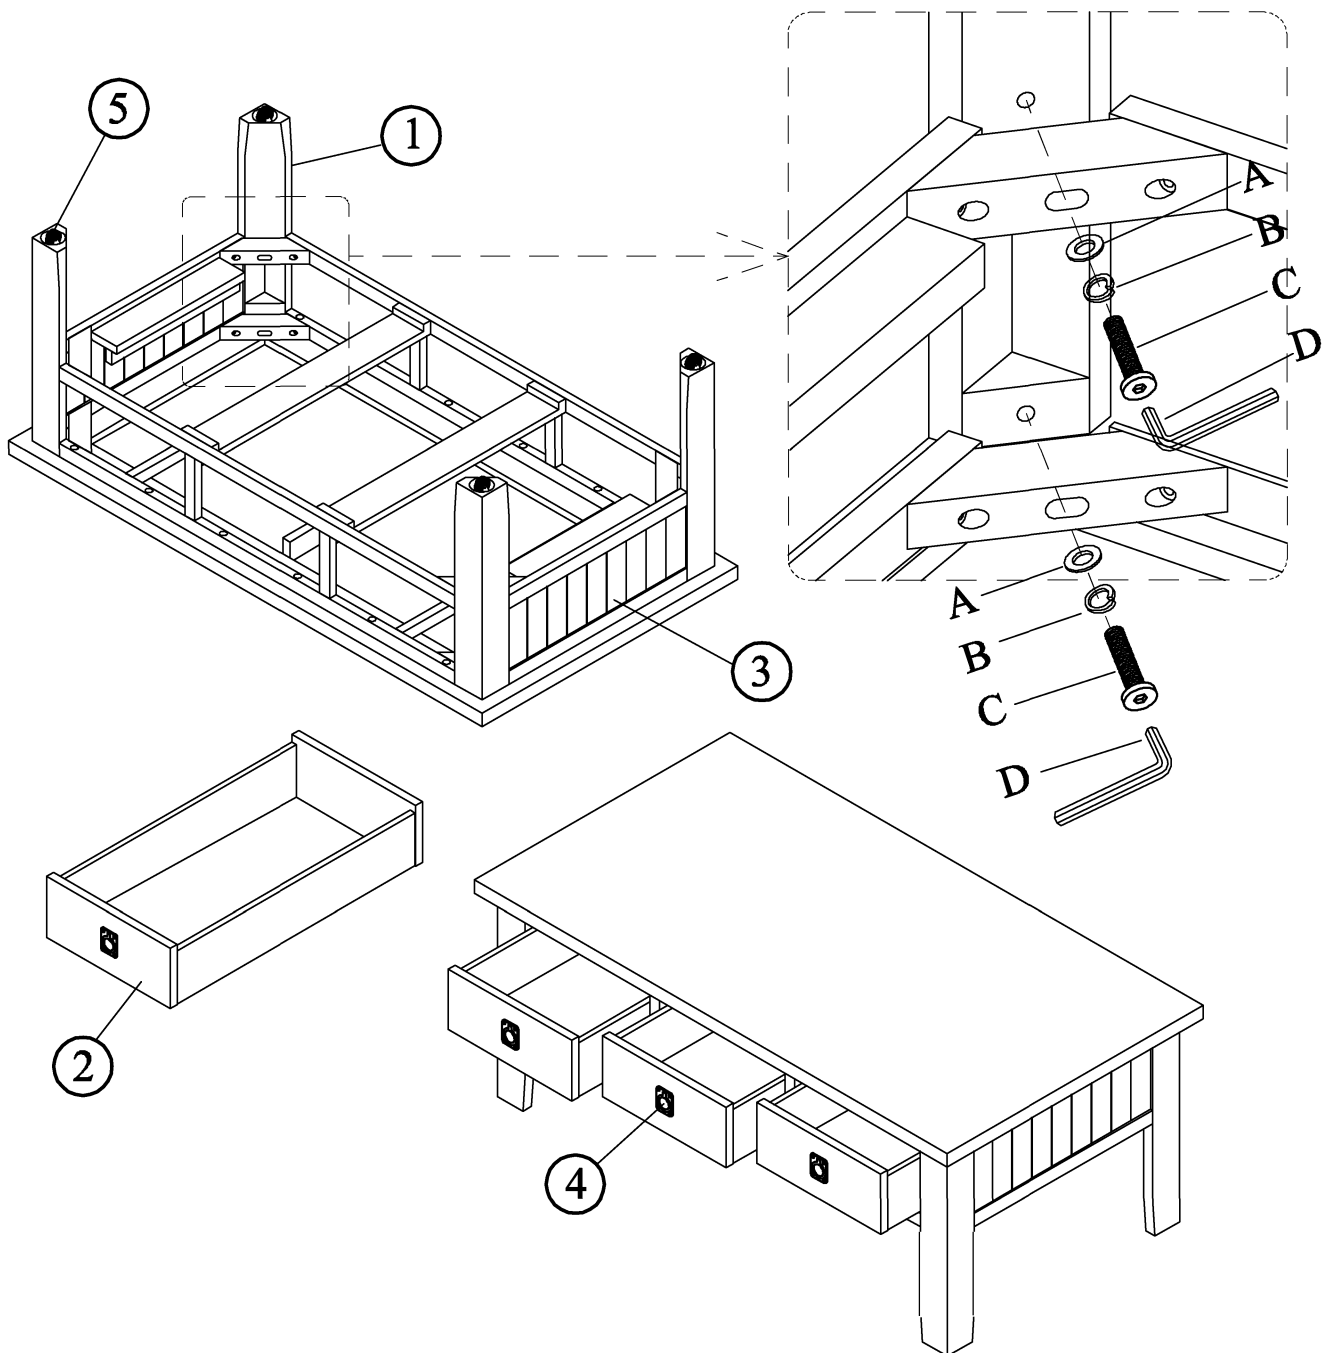

jOFRAN INC.

ASSEMBLY INSTRUCTIONS & PARTS IDENTIFICATION MODEL # 704-1 LEG COCKTAIL

Thank you for purchasing this quality product. Be sure to check all packing material carefully for small parts that may have come loose inside the carton during shipment

Parts key			
No	Code	Qty	Description
1	704-1P02	4 Pcs	Leg
2	704-1P05	3 Pcs	Drawer Complete
3		1 Pc	Storage Box
4	704-1P04	6 Pcs	Pull w/Screw
5	704-1P03	4 Pcs	Caster w/Screw

Hardware kit 704-1P01			
No		Description	Qty
A		Flat washer	8 Pcs
B		Lock washer	8 Pcs
C		Bolt M6 x 60	8 Pcs
D		Allen Key K4	1 Pc