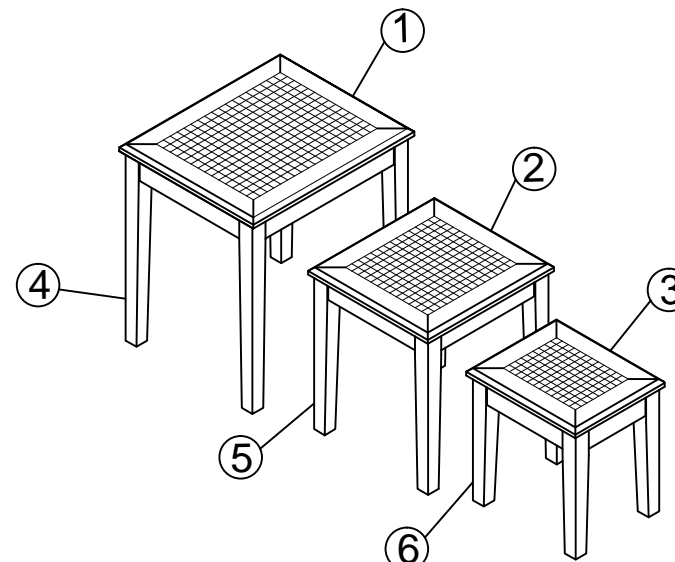

			Large	Middle	Small
A	Allen Wrench 4MM	698-7P01	1PC		
B	Screw $\phi 1/4 \times 2''$		8PCS	8PCS	8PCS
C	Lock Washer $\phi 1/4''$		8PCS	8PCS	8PCS
D	Flat Washer $\phi 1/4'' \times 16MM$		8PCS	8PCS	8PCS
1	L/Top	698-7P54L	1PC		
2	M/Top	698-7P54M		1PC	
3	S/Top	698-7P54S			1PC
4	L/Leg	698-7P02L	4PCS		
5	M/Leg	698-7P02M		4PCS	
6	S/Leg	698-7P02S			4PCS
7	Floor Glide	698P01F	4PCS	4PCS	4PCS