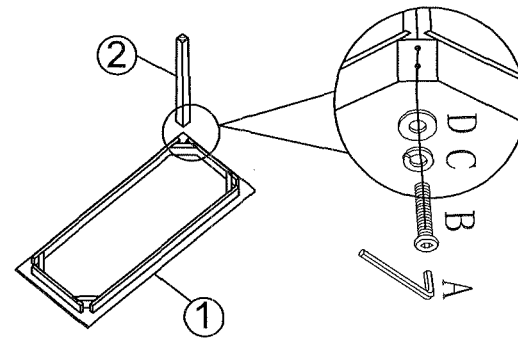

STEP 1

STEP 2

Made in china

			SOFA TABLE
A	Allen Wrench 4MM	698-4P01	1PC
B	Screw $\phi 1/4 \times 2"$		16PCS
C	Lock Washer $\phi 1/4"$		16PCS
D	Flat Washer $\phi 1/4 \times 16MM$		16PCS
1	Top		1PC
2	Leg	698-4P02	4PCS
3	Middle Shelf		1PC
4	Bottom Shelf		1PC
5	Floor Glide	698P01F	4PCS