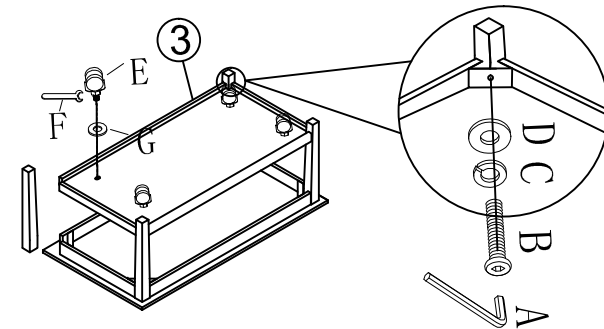

COCKTAIL
A	Allen Wrench 4MM	698-1P01	1PC
B	Screw $\phi 1/4 \times 2''$		12PCS
C	Lock Washer $\phi 1/4''$		12PCS
D	Flat Washer $\phi 1/4'' \times 16MM$		12PCS
E	Caster	698-1P03	4PCS
F	Hardware		1PC
G	Flat Washer $\phi 5/16'' \times 19MM$		4PCS
1	Top		1PC
2	Leg	698-1P02	4PCS
3	Shelf		1PC

STEP 2