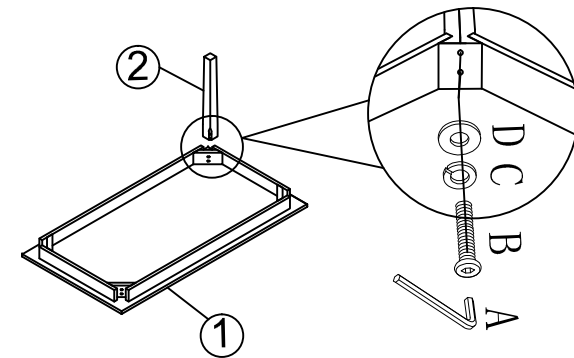

ITEM NO:698-1

STEP 1

			COCKTAIL
A	Allen Wrench 4MM	698-1P01	1PC
B	Screw $\phi 1/4 \times 2''$		12PCS
C	Lock Washer $\phi 1/4''$		12PCS
D	Flat Washer $\phi 1/4'' \times 16MM$		12PCS
E	Caster	698-1P03	4PCS
F	Hardware		1PC
G	Flat Washer $\phi 5/16'' \times 19MM$		4PCS
1	Top		1PC
2	Leg	698-1P02	4PCS
3	Shelf		1PC