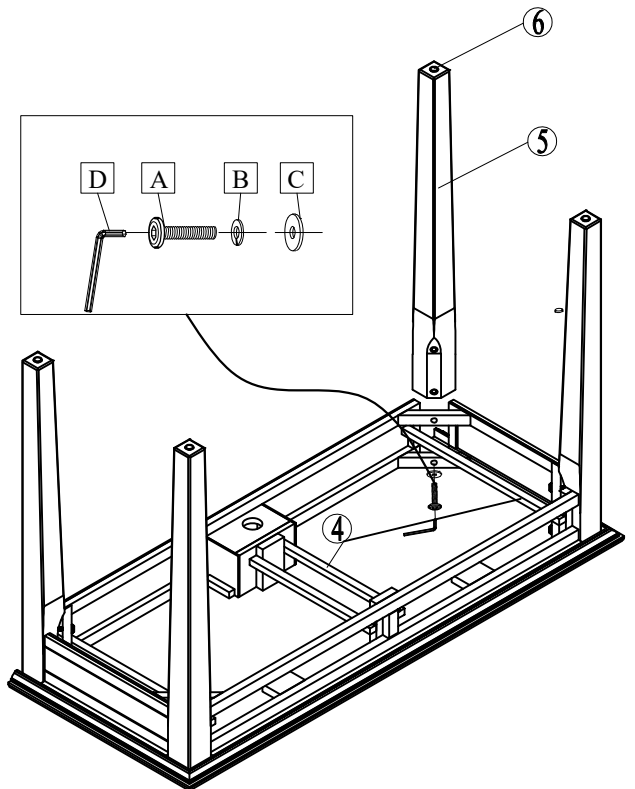

Thank you for purchasing this quality product. Be sure to check all packing material carefully for small parts that may have come loose inside the carton during shipment.

Parts key			
No	Code	Qty	Description
1	375-4820P05	2 pcs	Drawer Complete
2	375-4820P04	2 Sets	Knob w/ Screw
3	375-4820P05A	2 Sets	Drawer Stop
4	375-4820P06	2 Sets	Drawer Glide
5	375-4820P02	4 pcs	Leg
6	375-4820P01F	4 pcs	Floor Glide
7	375-4820P22	1 pc	Lift top
8	375-4820P22H	2 pcs	Lift top hinge
9	375-4820P01E	1 pc	Electric outlet

Hardware Kit 375-4820P01		
No	Description	Qty
A	Bolt M6x50mm	8 pcs
B	Lock washer	8 pcs
C	Washer	8 pcs
D	Allen key	1 pc

I.

II.