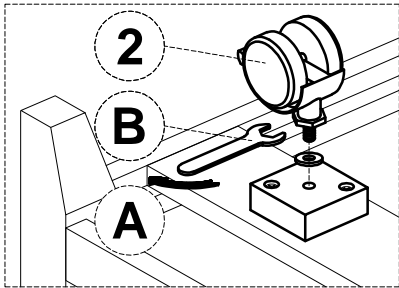

furnishing better
lives together

WWW.JOFRAN.COM

**ASSEMBLY INSTRUCTIONS &
PARTS IDENTIFICATION**
MODEL # 2400-5
COCKTAIL FULL THROUGH 2 DRAWERS
CLAREMONT

Thank you for purchasing this quality product. Be sure to check all packing material carefully for small parts that may have come loose inside the carton during shipment.

KEY COMPONENTS			
No.	Code	Q'ty	Description
1	2400-5P02	2 Pcs	Complete drawer
2	2400-5P03	4 Pcs	Caster
3	2400P04	4 Pcs	Drawer Pull w/Screw

HARDWARE KIT 2400-5P01				
No.	Description			Q'ty
A		Flat washer	M8x18	4 Pcs
B		Wrench	13	1 Pc