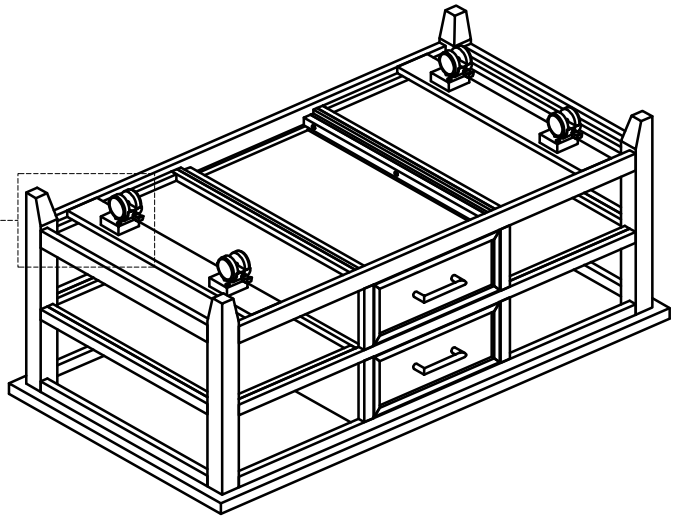

MADE IN VIETNAM