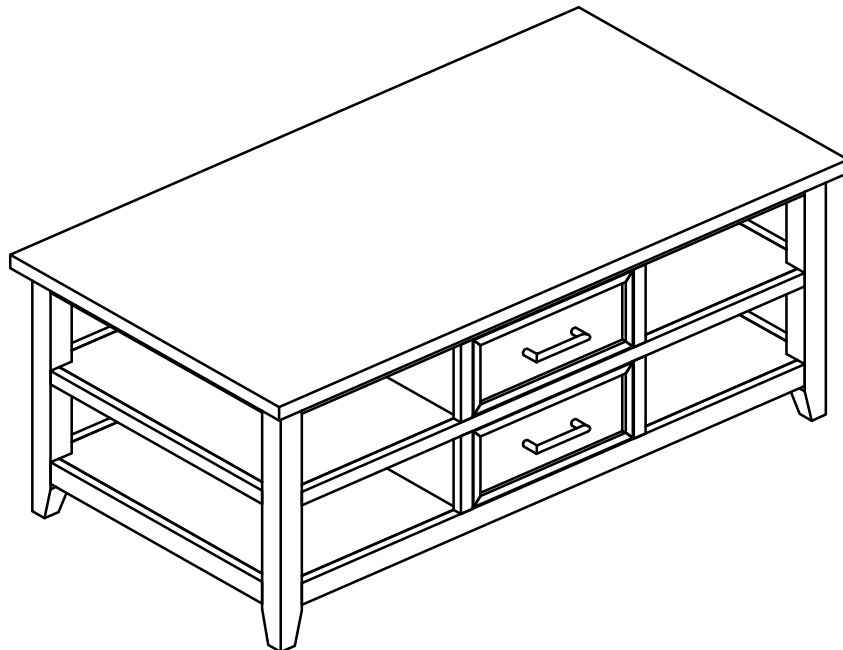

MADE IN VIETNAM