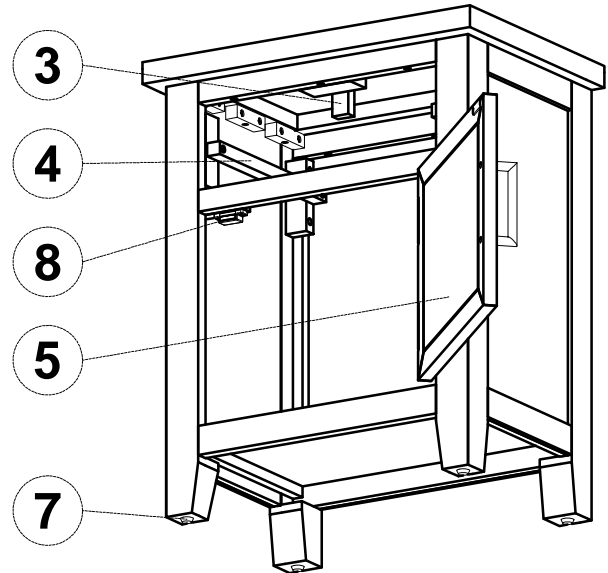

furnishing better
lives together

WWW.JOFRAN.COM

ASSEMBLY INSTRUCTIONS & PARTS IDENTIFICATION

MODEL # 2400-20

ACCENT TABLE

CLAREMONT

Thank you for purchasing this quality product. Be sure to check all packing material carefully for small parts that may have come loose inside the carton during shipment.

KEY COMPONENTS

No.	Code	Q'ty	Description	No.	Code	Q'ty	Description
1	2400-20P05	1 Pc	Drawer	5	2400-20P07	1 Pc	Door
2	2400P04	2 Pc	Drawer/Door Pull w/Screws	6	2400-20P07H	2 Pcs	Hinge
3	2400P05A	1 Pc	Drawer Stop	7	2400P01F	4 Pcs	Floor glide
4	2400-20P06	2 Pc	Drawer Glide	8	2400-20P01D	1 Pc	Door catch