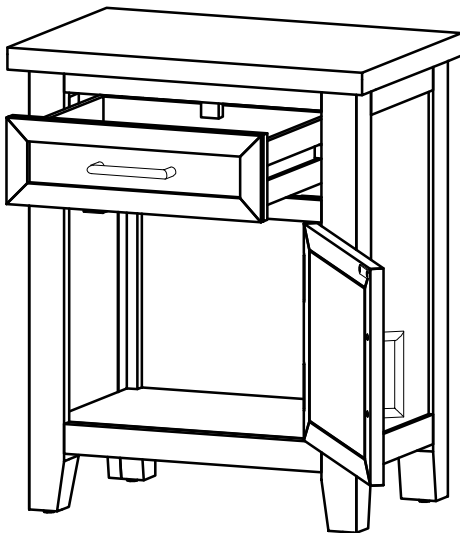

furnishing better
lives together

WWW.JOFRAN.COM

ASSEMBLY INSTRUCTIONS & PARTS IDENTIFICATION

MODEL # 2400-20

ACCENT TABLE

CLAREMONT

Thank you for purchasing this quality product. Be sure to check all packing material carefully for small parts that may have come loose inside the carton during shipment.

KEY COMPONENTS

No.	Code	Q'ty	Description	No.	Code	Q'ty	Description
1	2400-20P05	1 Pc	Drawer	5	2400-20P07	1 Pc	Door
2	2400P04	2 Pc	Drawer/Door Pull w/Screws	6	2400-20P07H	2 Pcs	Hinge
3	2400P05A	1 Pc	Drawer Stop	7	2400P01F	4 Pcs	Floor glide
4	2400-20P06	2 Pc	Drawer Glide	8	2400-20P01D	1 Pc	Door catch