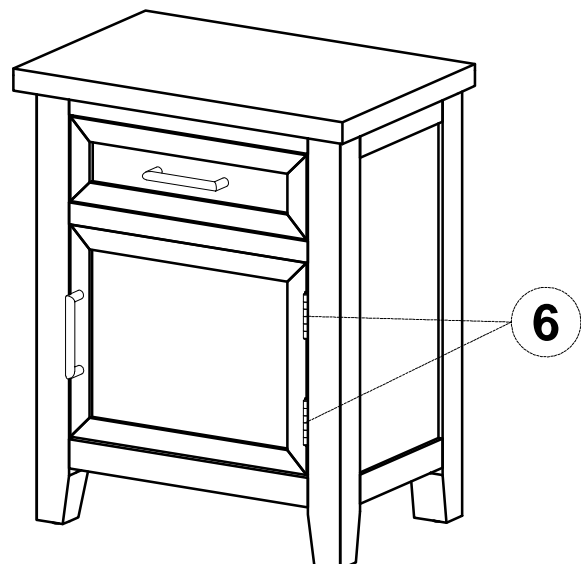

furnishing better
lives together

WWW.JOFRAN.COM

ASSEMBLY INSTRUCTIONS & PARTS IDENTIFICATION

MODEL # 2400-20

ACCENT TABLE

CLAREMONT

Thank you for purchasing this quality product. Be sure to check all packing material carefully for small parts that may have come loose inside the carton during shipment.

KEY COMPONENTS

No.	Code	Q'ty	Description	No.	Code	Q'ty	Description
1	2400-20P05	1 Pc	Drawer	5	2400-20P07	1 Pc	Door
2	2400P04	2 Pc	Drawer/Door Pull w/Screws	6	2400-20P07H	2 Pcs	Hinge
3	2400P05A	1 Pc	Drawer Stop	7	2400P01F	4 Pcs	Floor glide
4	2400-20P06	2 Pc	Drawer Glide	8	2400-20P01D	1 Pc	Door catch