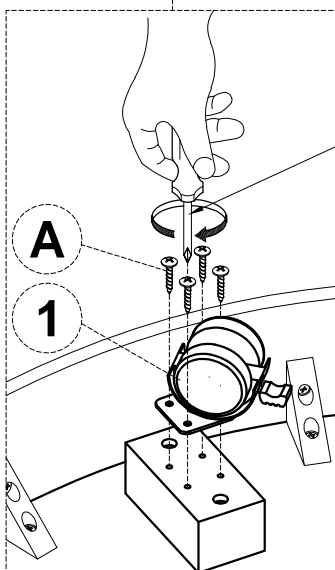

furnishing better
lives together

**ASSEMBLY INSTRUCTIONS &
PARTS IDENTIFICATION
MODEL # 2370-2OAK
BRIX ROUND COFFEE TABLE OAK W CASTERS
OAK**

Thank you for purchasing this quality product. Be sure to check all packing material carefully for small parts that may have come loose inside the carton during shipment.

KEY COMPONENTS			
No.	Code	Q'ty	Description
1	2370P03	4 Sets	Caster

HARDWARE KIT 2370P01				
No.	Description			Q'ty
A		Screw	M4x15	16 Pcs

x4

not included