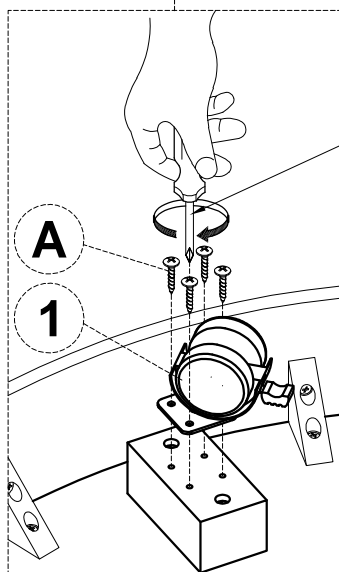

furnishing better
lives together

**ASSEMBLY INSTRUCTIONS &
PARTS IDENTIFICATION
MODEL # 2370-2ESP
BRIX ROUND COFFEE TABLE ESPRESSO W CASTERS
ESPRESSO**

Thank you for purchasing this quality product. Be sure to check all packing material carefully for small parts that may have come loose inside the carton during shipment.

KEY COMPONENTS			
No.	Code	Q'ty	Description
1	2370P03	4 Sets	Caster

HARDWARE KIT 2370P01				
No.	Description			Q'ty
A		Screw	M4x15	16 Pcs

x4

not included