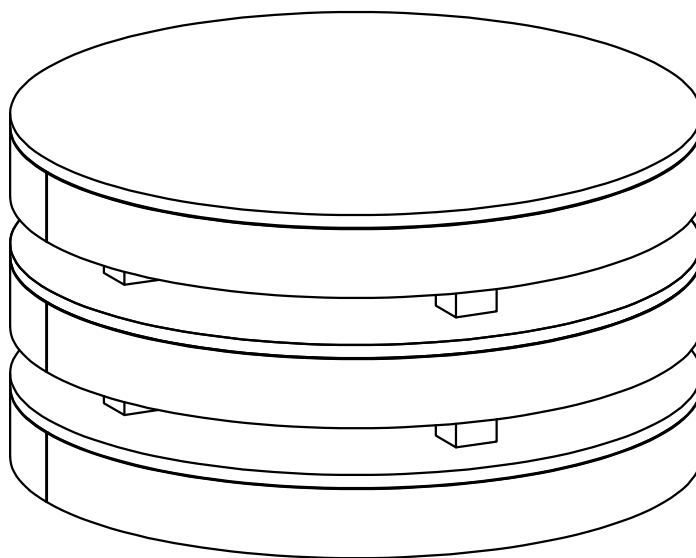

furnishing better
lives together

**ASSEMBLY INSTRUCTIONS &
PARTS IDENTIFICATION
MODEL # 2370-2ESP
BRIX ROUND COFFEE TABLE ESPRESSO W CASTERS
ESPRESSO**

Thank you for purchasing this quality product. Be sure to check all packing material carefully for small parts that may have come loose inside the carton during shipment.

KEY COMPONENTS			
No.	Code	Q'ty	Description
1	2370P03	4 Sets	Caster

HARDWARE KIT 2370P01				
No.	Description			Q'ty
A		Screw	M4x15	16 Pcs

x4

not included