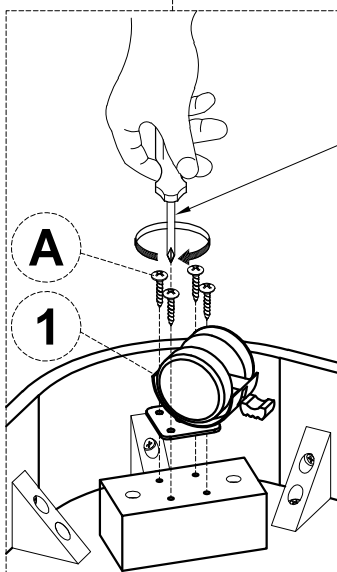

furnishing better
lives together

**ASSEMBLY INSTRUCTIONS &
PARTS IDENTIFICATION
MODEL # 2370-1OAK
BRIX RECT COFFEE TABLE OAK W CASTERS
OAK**

Thank you for purchasing this quality product. Be sure to check all packing material carefully for small parts that may have come loose inside the carton during shipment.

KEY COMPONENTS			
No.	Code	Q'ty	Description
1	2370P03	4 Sets	Caster

HARDWARE KIT 2370P01			
No.	Description		Q'ty
A		Screw M4x15	16 Pcs

x4

not included