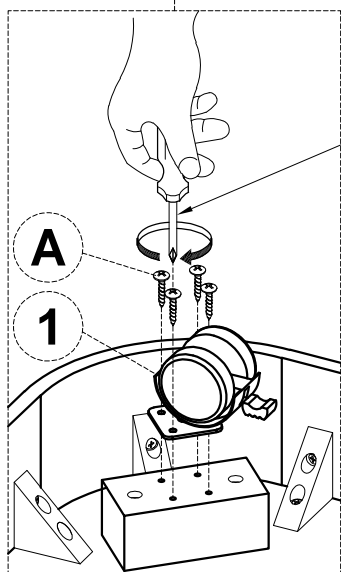

furnishing better  
lives together

**ASSEMBLY INSTRUCTIONS &  
PARTS IDENTIFICATION  
MODEL # 2370-1ESP  
BRIX RECT COFFEE TABLE ESPRESSO W CASTERS  
ESPRESSO**

Thank you for purchasing this quality product. Be sure to check all packing material carefully for small parts that may have come loose inside the carton during shipment.

KEY COMPONENTS			
No.	Code	Q'ty	Description
1	2370P03	4 Sets	Caster

HARDWARE KIT 2370P01			
No.	Description		Q'ty
A		Screw M4x15	16 Pcs

x4

not included