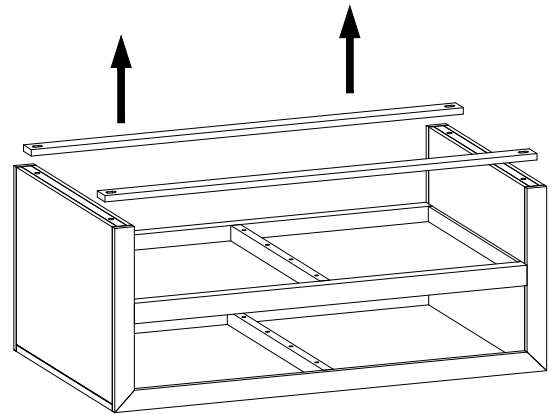

STEP 2.

Remove the wooden strip from the coffee table.