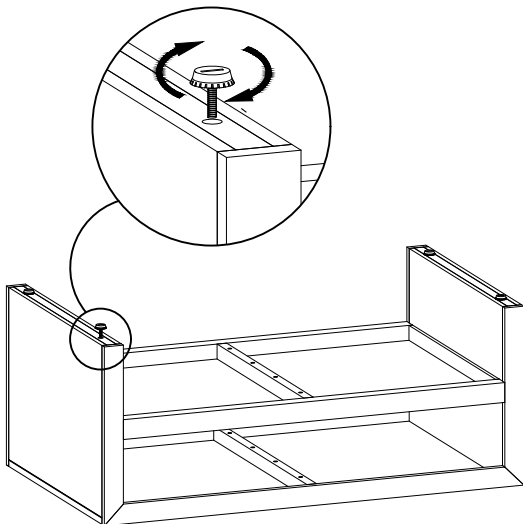

STEP 3.

Please place the four levelers in coffee table.