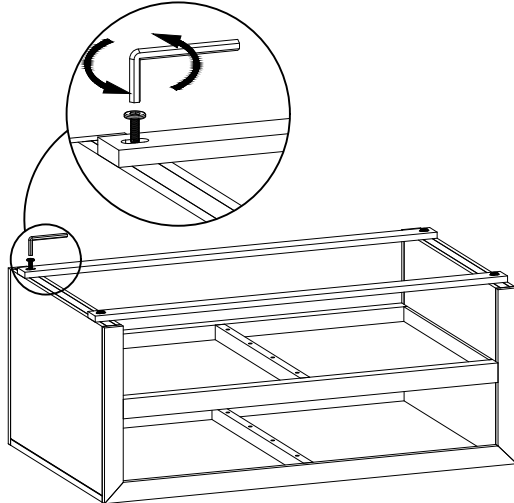

furnishing better
lives together

ASSEMBLY INSTRUCTIONS

2346-1

DEV COFFEE TABLE

Thank you for purchasing this quality product. Be sure to check all packing material carefully for small parts that may have come loose inside the carton during shipment.

Table Components				Hardware Kit 2346P01			
No.		Description	Q'ty	No.	image	Description	Q'ty
1		COFFEE TABLE	1 PC	A		LEVELER M8*25 MM	4 PC
				B		ALLEN WRENCH 5 MM	1 PC

STEP 1.

Remove the coffee table from the carton and place on a padded surface to prevent scratches. Remove the allen bolts holding down the two wooden packing strips.