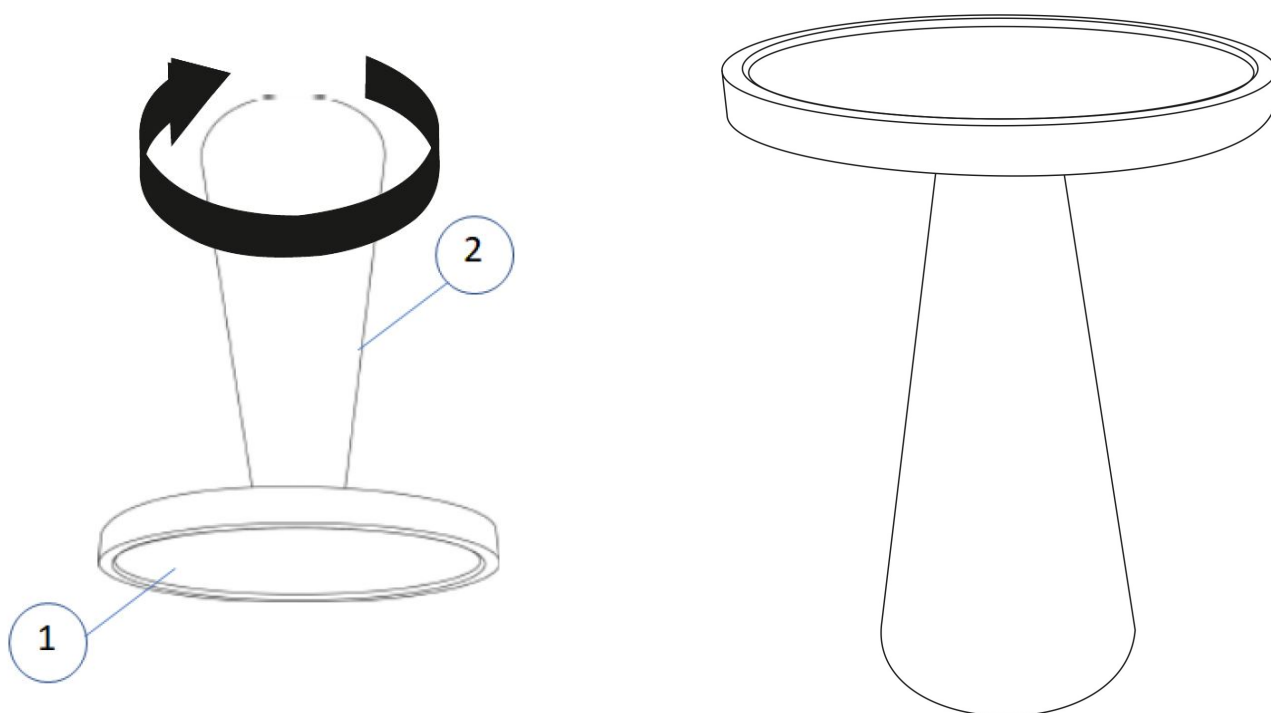

furnishing better
lives together

WWW.JOFRAN.COM

ASSEMBLY INSTRUCTIONS & PARTS IDENTIFICATION MODEL # 2330-KNOXBLK 3PC TABLE SET - BLACK

Thank you for purchasing this quality product. Be sure to check all packing material carefully for small parts that may have come loose inside the carton during shipment.

Table Components			
No.	Code	Description	Q'TY
1	2330-KNOXBLKP54S	Small Table Top	1 PC
2	2330-KNOXBLKP54M	Medium Table Top	1 PC
3	2330-KNOXBLKP54L	Large Table Top	1 PC
4		Small Pedestal Base	1 PC
5		Medium Pedestal Base	1 PC
6		Large Pedestal Base	1 PC
7	2330-KNOXP01F	Floor Glides	9 PCS

Step 1: CAREFULLY LAY TABLE UPSIDE DOWN ON SMOOTH SURFACE TO PREVENT SCRATCHING.

Step 2: ATTACH PEDESTAL BASE, TURNING UNTIL TIGHT. TURN TO UPRIGHT POSITION FOR EACH SIZE. DO NOT OVER TIGHTEN.

Step 3: APPLY THREE FLOOR GLIDES TO THE BOTTOM OF EACH PEDESTAL.