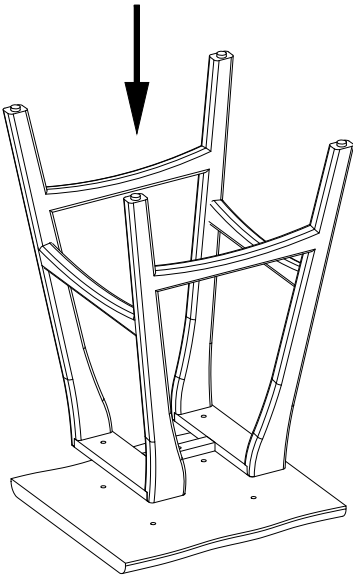

furnishing better
lives together

ASSEMBLY INSTRUCTIONS & PARTS IDENTIFICATION 2321-BS160KD SEDONA WOOD STOOL

Thank you for purchasing this quality product. Be sure to check all packing material carefully for small parts that may have come loose inside the carton during shipment

Stool Components				Stool Hardware Kit # 2321-BS160KDP46			
No.	Code	Description	Q'ty	No.	image	Description	Q'ty
1	2321-BS160KDP41	SEAT	1 PC	A		BOLT M8* x 25 MM	5 PC
2	2321-BS160KDP53	LEG ASSEMBLY	1 PC	B		FLAT WASHER	5 PC
				C		LOCK WASHER	5 PC
				D		ALLEN WRENCH 5 MM	1 PC

HAND TIGHTEN BOLTS - DO NOT USE POWER TOOLS

STEP 1