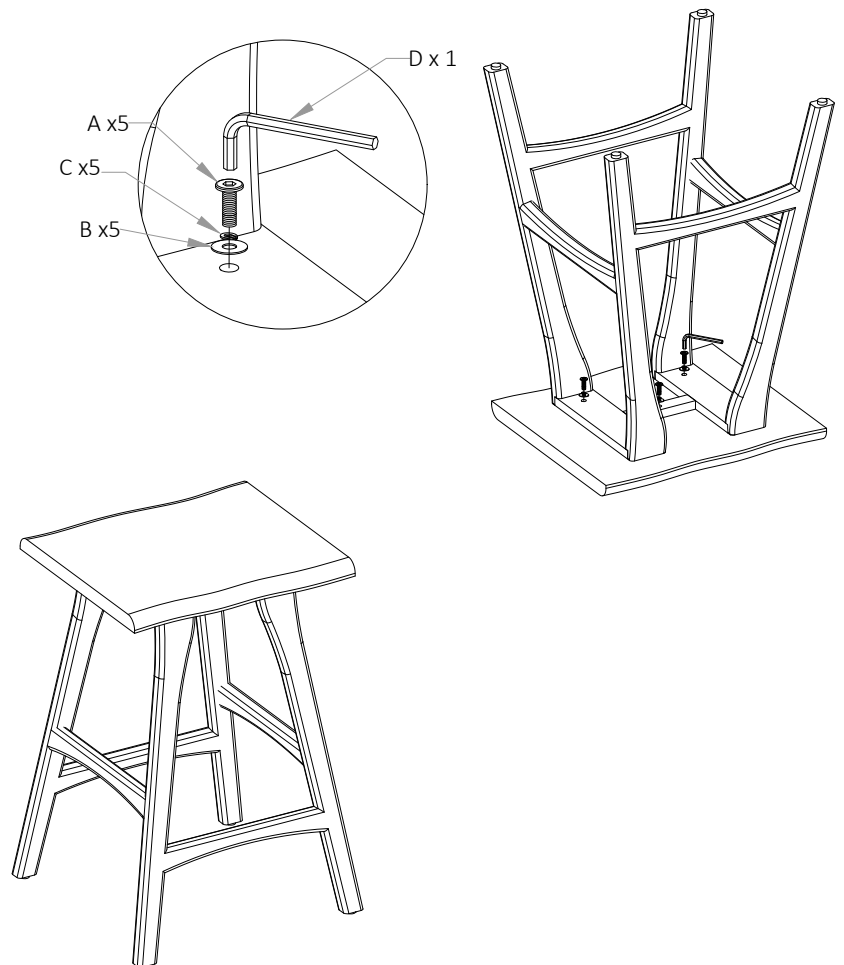

furnishing better
lives together

ASSEMBLY INSTRUCTIONS & PARTS IDENTIFICATION 2321-BS160KD SEDONA WOOD STOOL

Thank you for purchasing this quality product. Be sure to check all packing material carefully for small parts that may have come loose inside the carton during shipment

Stool Components				Stool Hardware Kit # 2321-BS160KDP46			
No.	Code	Description	Q'ty	No.	image	Description	Q'ty
1	2321-BS160KDP41	SEAT	1 PC	A		BOLT M8* x 25 MM	5 PC
2	2321-BS160KDP53	LEG ASSEMBLY	1 PC	B		FLAT WASHER	5 PC
				C		LOCK WASHER	5 PC
				D		ALLEN WRENCH 5 MM	1 PC

HAND TIGHTEN BOLTS - DO NOT USE POWER TOOLS

STEP 1

STEP 2

MADE IN INDIA