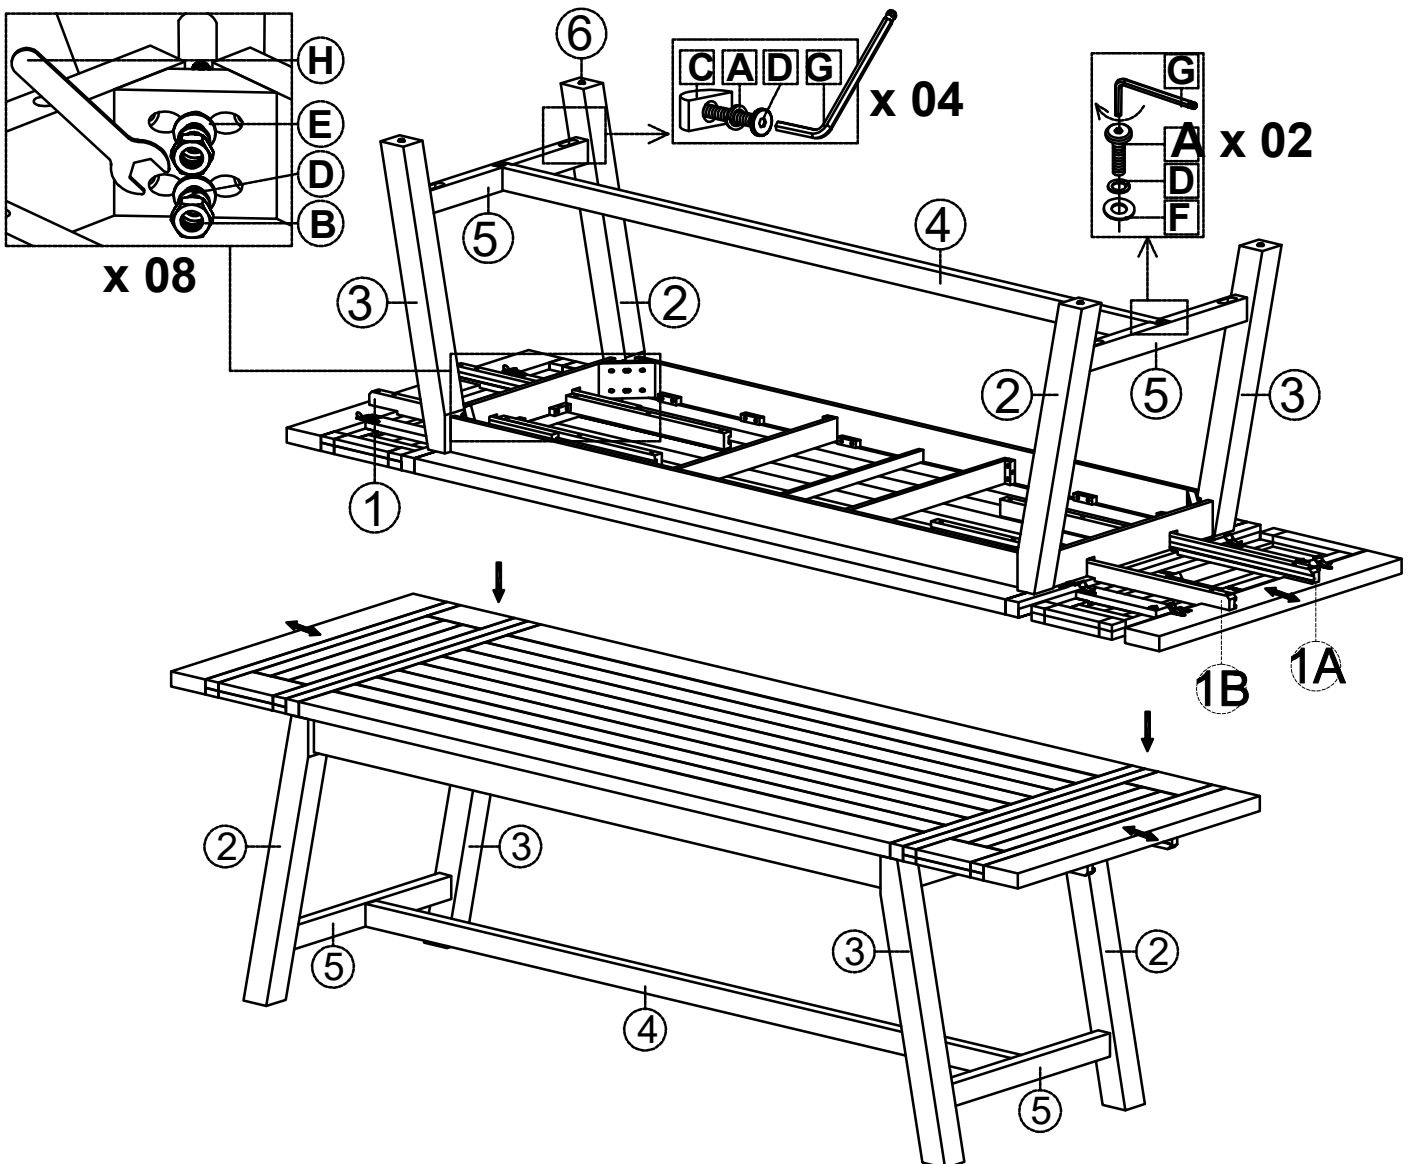

ASSEMBLY INSTRUCTIONS & PARTS IDENTIFICATION MODEL # 2231 - 42 COUNTER HEIGHT TRESTLE TABLE TELLURIDE DRIFTWOOD

Thank you for purchasing this quality product. Be sure to check all packing material carefully for small parts that may have come loose inside the carton during shipment.

Parts key				Hardware kit #1801-42P01			
No	Code	Qty	Description	No	Description		Qty
1A	2231-42P13NL	2 pcs	Left Side Facing Extension Mechanism	A	Bolt	Ø7.8 x 50	6 pcs
1B	2231-42P13NR	2 pcs	Right Side Facing Extension Mechanism	B	Hex Nut	Ø8	8 pcs
2	2231-42P02L	2 pcs	Left Side Facing Leg	C	Semi lunar washer	Ø8 x 30	4 pcs
3	2231-42P02R	2 pcs	Right Side Facing Leg	D	Lock washer	Ø8	14 pcs
4	2231-42P11	1 pc	Center Connecting Stretcher	E	Big Flat washer	Ø10 x 22	8 pcs
5	2231-42P11S	2 pcs	Side Stretcher	F	Small Flat washer	Ø8 x 16	2 pcs
6	2231P01F	4 pcs	Floor Glide	G	Allen Key	K4	1 pc
				H	Wrench	12	1 pc