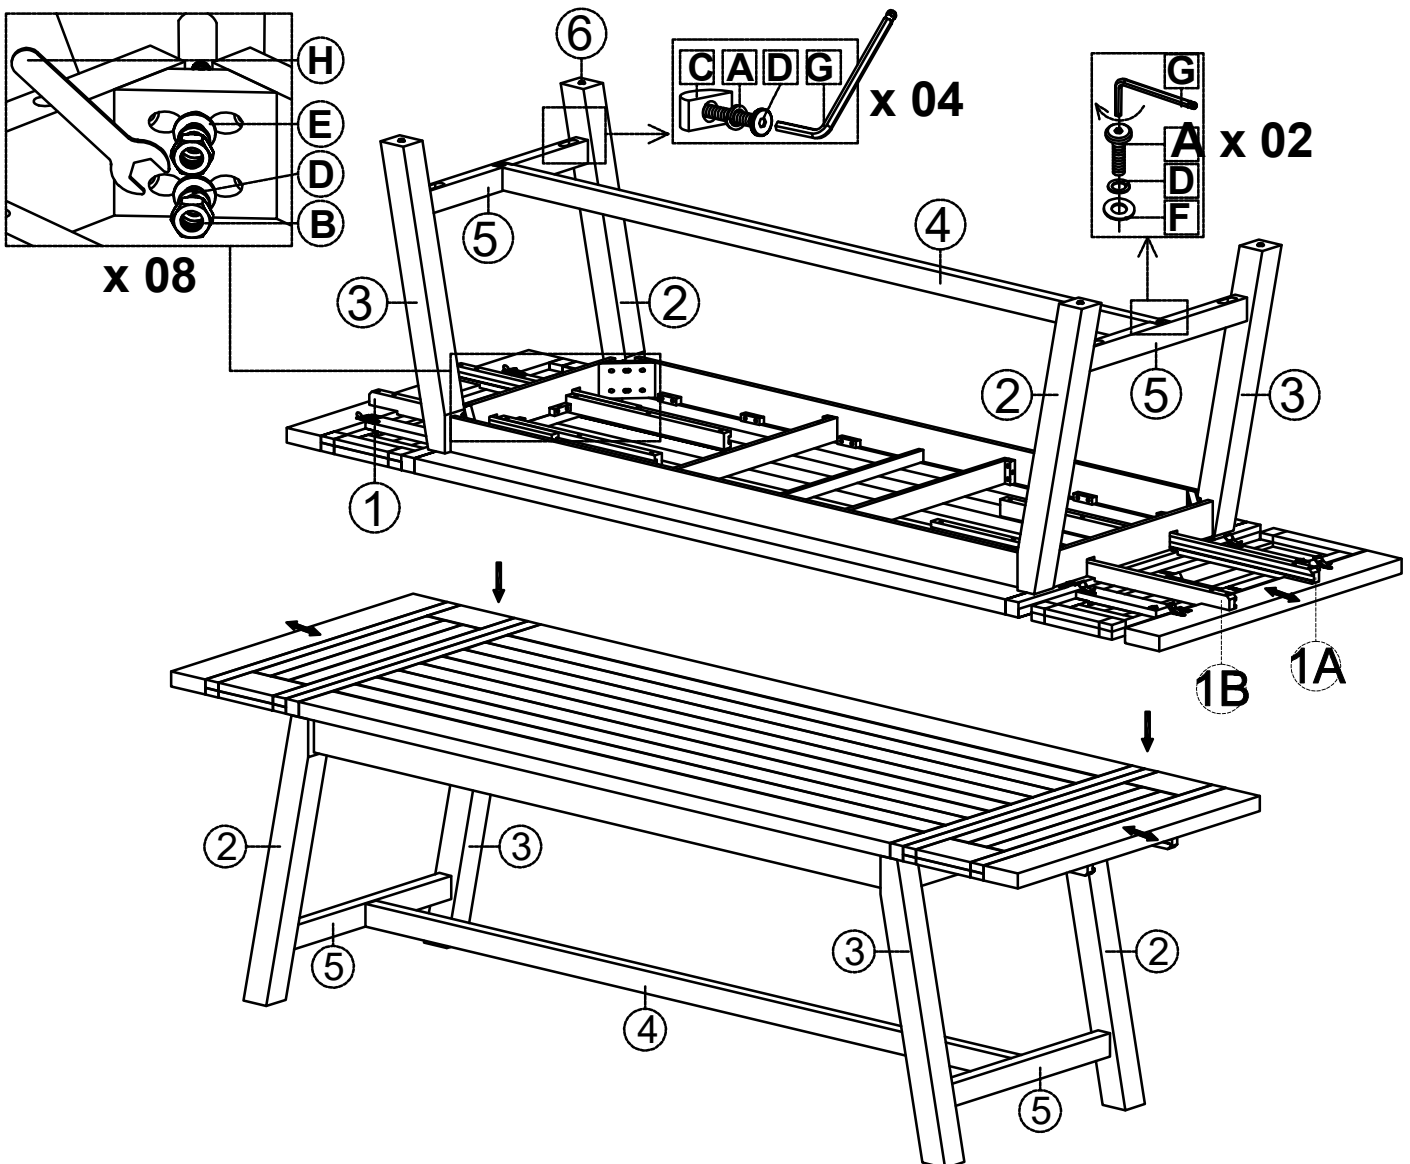

## ASSEMBLY INSTRUCTIONS & PARTS IDENTIFICATION MODEL # 2231 - 127 COUNTER HEIGHT TRESTLE TABLE TELLURIDE DRIFTWOOD

Thank you for purchasing this quality product. Be sure to check all packing material carefully for small parts that may have come loose inside the carton during shipment.

Parts key				Hardware kit #1801-127P01			
No	Code	Qty	Description	No	Description		Qty
1A	2231-127P13NL	2 pcs	Left Side Facing Extension Mechanism	A	Bolt	Ø7.8 x 50	6 pcs
1B	2231-127P13NR	2 pcs	Right Side Facing Extension Mechanism	B	Hex Nut	Ø8	8 pcs
2	2231-127P02L	2 pcs	Left Side Facing Leg	C	Semi lunar washer	Ø8 x 30	4 pcs
3	2231-127P02R	2 pcs	Right Side Facing Leg	D	Lock washer	Ø8	14 pcs
4	2231-127P11	1 pc	Center Connecting Stretcher	E	Big Flat washer	Ø10 x 22	8 pcs
5	2231-127P11S	2 pcs	Side Stretcher	F	Small Flat washer	Ø8 x 16	2 pcs
6	2231P01F	4 pcs	Floor Glide	G	Allen Key	K4	1 pc
				H	Wrench	12	1 pc

**ASSEMBLY INSTRUCTIONS &  
PARTS IDENTIFICATION  
MODEL # 2231 - 127  
COUNTER HEIGHT TRESTLE TABLE  
TELLURIDE DRIFTWOOD**

Thank you for purchasing this quality product. Be sure to check all packing material carefully for small parts that may have come loose inside the carton during shipment.