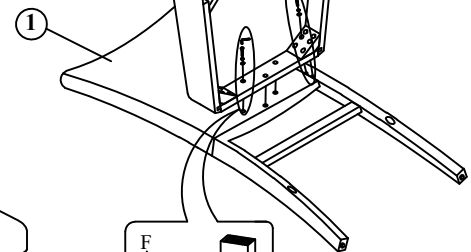

Thank you for purchasing this quality product. Be sure to check all packing material carefully for small parts that may have come loose inside the carton during shipment.

Hardware kit (2148-BS400KDP46)			
No		Description	Q'Ty
A		Long Bolt 1/4" x 3"	4pcs
B		Short Bolt 1/4" x 1.8"	3pcs
C		Short Bolt 1/4" x 2"	4pcs
D		Lock Washer Ø5/16"	11pcs
E		Flat Washer Ø5/16"	11pcs
F		Allen Key	1pc
G		Screw Ø4 x 38mm	6pcs

Key Parts			
No	Code	Description	Q'Ty
1	2148-BS400KDP40	Chair Back	1 pc
2	2148-BS400KDP41	Complete Seat	1 pc
3	2148-BS400KDP42	Right Side Facing Leg	1 pc
4	2148-BS400KDP43	Left Side Facing Leg	1 pc
5	2148-BS400KDP44	Right Side Facing Stretcher	1 pc
6	2148-BS400KDP45	Left Side Facing Stretcher	1 pc
7	2148-BS400KDP49	Front Stretcher	1 pc
8	2148-BS400KDP01F	Floor glide	4 pcs

STEP 1

- Carefully lay Chair Back flat on a smooth flat surface to prevent scratches.
- Affix Complete Seat to Chair Back by inserting a Flat Washer(E), Lock Washer(D) and Long Bolt(A) into each of the hole on the back of the seat. Tighten screws with provided Allen Key by turning clockwise until (See Detail A)
- Insert a Flat Washer(E), Lock Washer(D) and a Short Bolt(B) into each of 3 holes in the Complete Seat corners. Tighten screws with provided Allen Key(F) . (See Detail B)

DETAIL A

DETAIL B

STEP 2

- Carefully turn chair upside down and attach each Front Leg to the front corners of the Complete Seat (Keeping in mind of the right side and left side leg) with a Flat Washer (E), Lock Washer (D) and Bolt (C). (See detail C). Keep Bolt loose at this point. Insert right side stretcher and left side stretcher between the Front and Back Legs, then insert the Front Stretcher between the two Front Legs. (Make sure that the side stretchers are not at an angle as the front legs are on the wrong side). Fasten stretchers to legs with Screws (G) using a Screwdriver (not provide).
- Be sure to level the chair prior to tightening front leg Bolt with Allen Key(F).