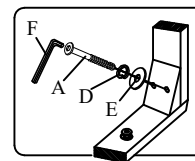

Thank you for purchasing this quality product. Be sure to check all packing material carefully for small parts that may have come loose inside the carton during shipment.

Hardware kit (2148-BS400KDP46)			
No		Description	Q'Ty
A		Long Bolt 1/4" x 3"	4pcs
B		Short Bolt 1/4" x 1.8"	3pcs
C		Short Bolt 1/4" x 2"	4pcs
D		Lock Washer Ø5/16"	11pcs
E		Flat Washer Ø5/16"	11pcs
F		Allen Key	1pc
G		Screw Ø4 x 38mm	6pcs

Key Parts			
No	Code	Description	Q'Ty
1	2148-BS400KDP40	Chair Back	1 pc
2	2148-BS400KDP41	Complete Seat	1 pc
3	2148-BS400KDP42	Right Side Facing Leg	1 pc
4	2148-BS400KDP43	Left Side Facing Leg	1 pc
5	2148-BS400KDP44	Right Side Facing Stretcher	1 pc
6	2148-BS400KDP45	Left Side Facing Stretcher	1 pc
7	2148-BS400KDP49	Front Stretcher	1 pc
8	2148-BS400KDP01F	Floor glide	4 pcs

STEP 1

- Carefully lay Chair Back flat on a smooth flat surface to prevent scratches.
- Affix Complete Seat to Chair Back by inserting a Flat Washer(E), Lock Washer(D) and Long Bolt(A) into each of the hole on the back of the seat. Tighten screws with provided Allen Key by turning clockwise until (See Detail A)
- Insert a Flat Washer(E), Lock Washer(D) and a Short Bolt(B) into each of 3 holes in the Complete Seat corners. Tighten screws with provided Allen Key(F) . (See Detail B)

DETAIL A

DETAIL B

STEP 2

- Carefully turn chair upside down and attach each Front Leg to the front corners of the Complete Seat (Keeping in mind of the right side and left side leg) with a Flat Washer (E), Lock Washer (D) and Bolt (C). (See detail C). Keep Bolt loose at this point. Insert right side stretcher and left side stretcher between the Front and Back Legs, then insert the Front Stretcher between the two Front Legs. (Make sure that the side stretchers are not at an angle as the front legs are on the wrong side). Fasten stretchers to legs with Screws (G) using a Screwdriver (not provide).
- Be sure to level the chair prior to tightening front leg Bolt with Allen Key(F).