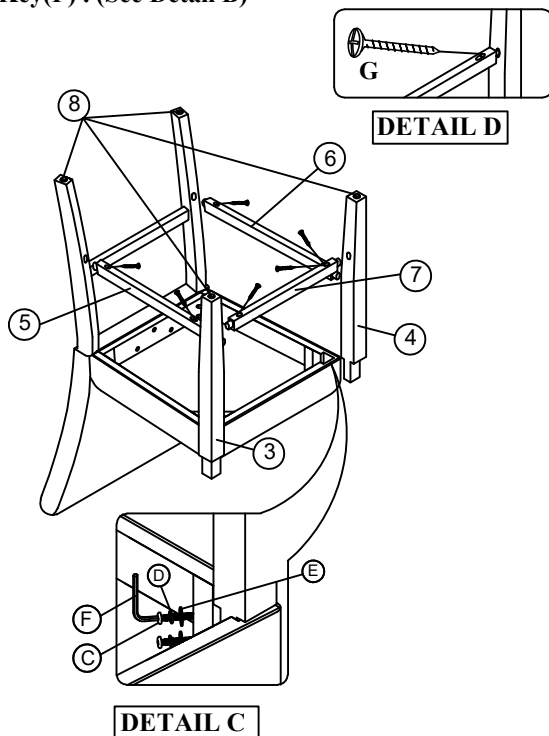

Thank you for purchasing this quality product. Be sure to check all packing material carefully for small parts that may have come loose inside the carton during shipment.

Hardware kit (2148-BS400KDP46)			
No		Description	Q'Ty
A		Long Bolt 1/4" x 3"	4pcs
B		Short Bolt 1/4" x 1.8"	3pcs
C		Short Bolt 1/4" x 2"	4pcs
D		Lock Washer Ø5/16"	11pcs
E		Flat Washer Ø5/16"	11pcs
F		Allen Key	1pc
G		Screw Ø4 x 38mm	6pcs

Key Parts			
No	Code	Description	Q'Ty
1	2148-BS400KDP40	Chair Back	1 pc
2	2148-BS400KDP41	Complete Seat	1 pc
3	2148-BS400KDP42	Right Side Facing Leg	1 pc
4	2148-BS400KDP43	Left Side Facing Leg	1 pc
5	2148-BS400KDP44	Right Side Facing Stretcher	1 pc
6	2148-BS400KDP45	Left Side Facing Stretcher	1 pc
7	2148-BS400KDP49	Front Stretcher	1 pc
8	2148-BS400KDP01F	Floor glide	4 pcs

STEP 1

- Carefully lay Chair Back flat on a smooth flat surface to prevent scratches.
- Affix Complete Seat to Chair Back by inserting a Flat Washer(E), Lock Washer(D) and Long Bolt(A) into each of the hole on the back of the seat. Tighten screws with provided Allen Key by turning clockwise until (See Detail A)
- Insert a Flat Washer(E), Lock Washer(D) and a Short Bolt(B) into each of 3 holes in the Complete Seat corners. Tighten screws with provided Allen Key(F) . (See Detail B)

DETAIL A

DETAIL B

STEP 2

- Carefully turn chair upside down and attach each Front Leg to the front corners of the Complete Seat (Keeping in mind of the right side and left side leg) with a Flat Washer (E), Lock Washer (D) and Bolt (C). (See detail C). Keep Bolt loose at this point. Insert right side stretcher and left side stretcher between the Front and Back Legs, then insert the Front Stretcher between the two Front Legs. (Make sure that the side stretchers are not at an angle as the front legs are on the wrong side). Fasten stretchers to legs with Screws (G) using a Screwdriver (not provide).
- Be sure to level the chair prior to tightening front leg Bolt with Allen Key(F).