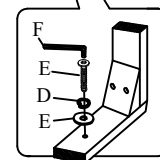

Thank you for purchasing this quality product. Be sure to check all packing material carefully for small parts that may have come loose inside the carton during shipment.

Hardware kit (2148-BS400KDP46)			
No		Description	Q'Ty
A		Long Bolt 1/4" x 3"	4pcs
B		Short Bolt 1/4" x 1.8"	3pcs
C		Short Bolt 1/4" x 2"	4pcs
D		Lock Washer Ø5/16"	11pcs
E		Flat Washer Ø5/16"	11pcs
F		Allen Key	1pc
G		Screw Ø4 x 38mm	6pcs

Key Parts			
No	Code	Description	Q'Ty
1	2148-BS400KDP40	Chair Back	1 pc
2	2148-BS400KDP41	Complete Seat	1 pc
3	2148-BS400KDP42	Right Side Facing Leg	1 pc
4	2148-BS400KDP43	Left Side Facing Leg	1 pc
5	2148-BS400KDP44	Right Side Facing Stretcher	1 pc
6	2148-BS400KDP45	Left Side Facing Stretcher	1 pc
7	2148-BS400KDP49	Front Stretcher	1 pc
8	2148-BS400KDP01F	Floor glide	4 pcs

DETAIL A

DETAIL B

STEP 2

- Carefully turn chair upside down and attach each Front Leg to the front corners of the Complete Seat (Keeping in mind of the right side and left side leg) with a Flat Washer (E), Lock Washer (D) and Bolt (C). (See detail C). Keep Bolt loose at this point. Insert right side stretcher and left side stretcher between the Front and Back Legs, then insert the Front Stretcher between the two Front Legs. (Make sure that the side stretchers are not at an angle as the front legs are on the wrong side). Fasten stretchers to legs with Screws (G) using a Screwdriver (not provide).
- Be sure to level the chair prior to tightening front leg Bolt with Allen Key(F).