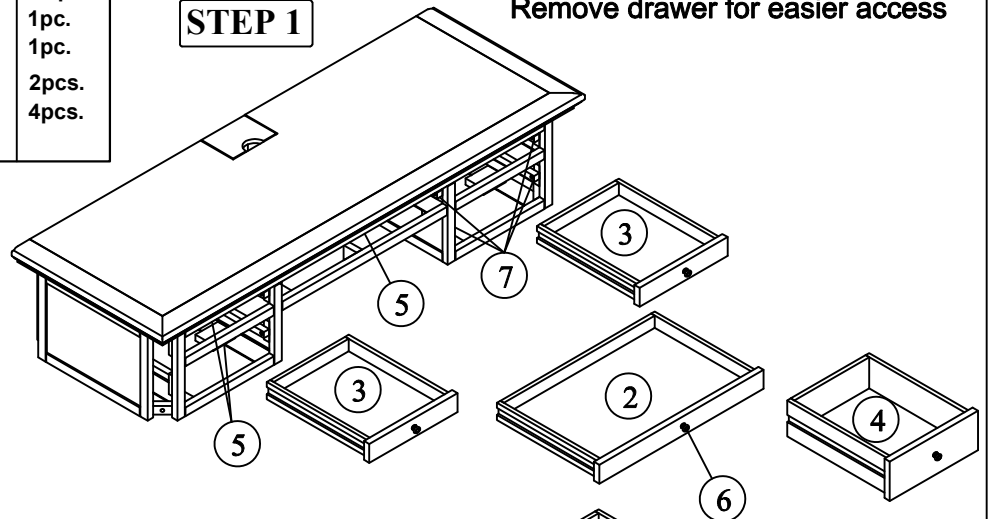

Desk Parts Key			
No	Code	Description	Q'ty
1	2130-5620P02	Legs	4 pc.
2	2130-5620P05M	Middle Drawer Complete	1 pc.
3	2130-5620P05TS	Top Side Drawer Complete	2 pcs.
4	2130-5620P05BS	Bottom Side Drawer Complete	2 pcs.
5	2130-5620P05A	Drawer Stop	5 pc.
6	2130-5620P04	Knob w/ screw	5 pc.
7	2130-5620P06	Drawer glide	10 pc.
8	2130-5620P01E	Power outlet	1pc.
9	2130-5620P22	Lift top	1pc.
10	2130-5620P22H	Lift top Hinge	2pcs.
11	2130-5620P01	Floor glide	4pcs.

Hardware kit (2130-5620P01)			
No		Description	Q'ty
A		Bolt 1/4"x 2"	8 pcs.
B		Lock Washer 1/4"	8 pcs.
C		Flat Washer 1/4"	8 pcs.
D		Allen Key	1 pc.

### STEP 1

Remove drawer for easier access