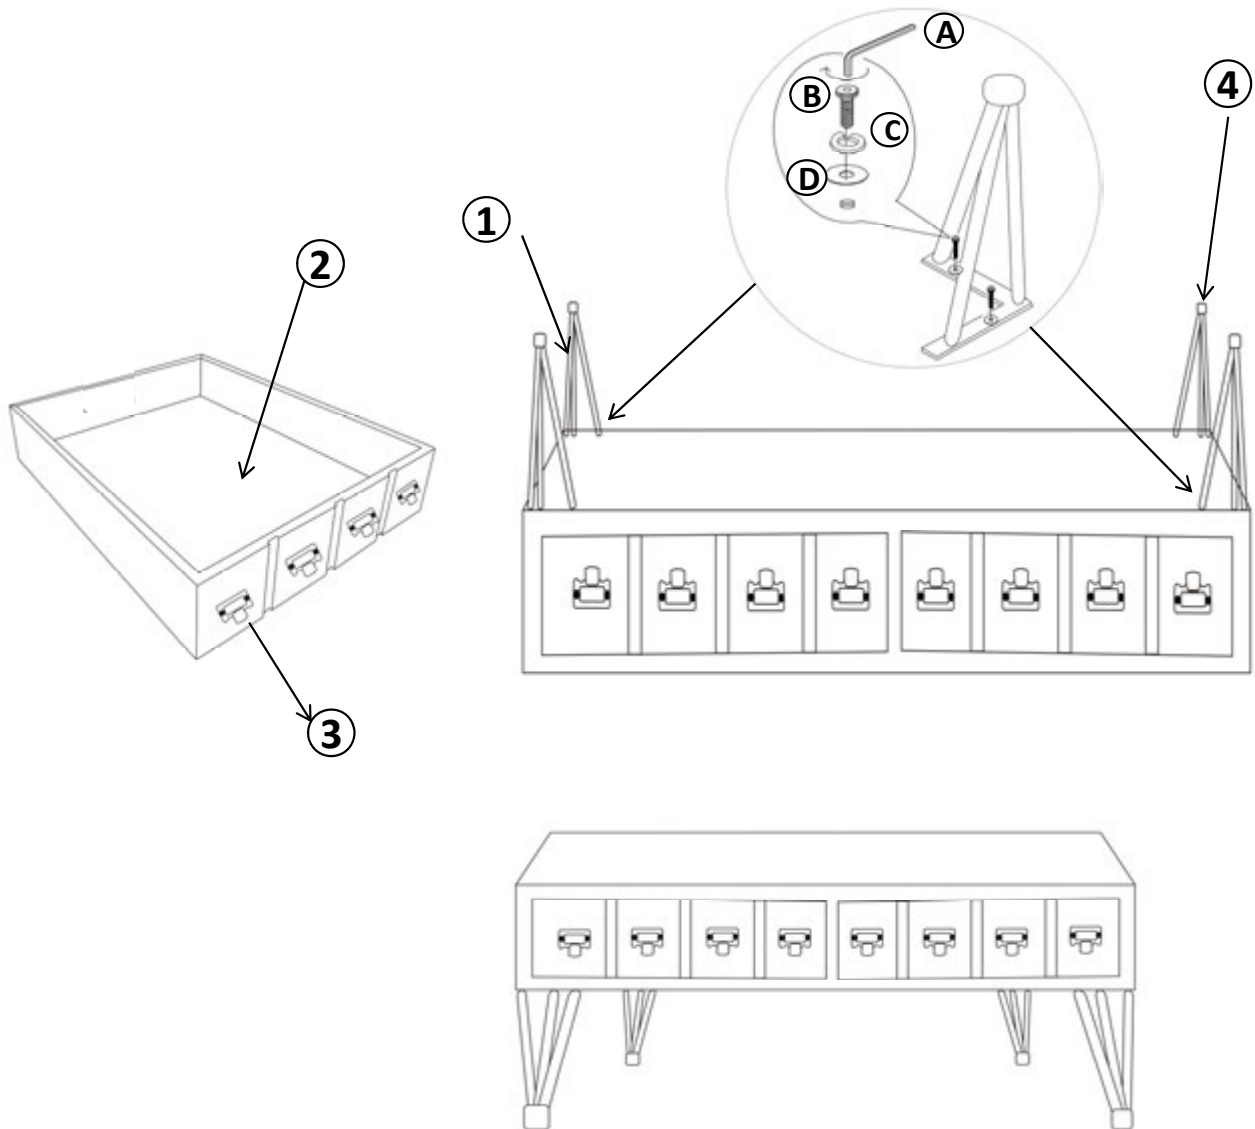

jOFRAN INC.

ASSEMBLY INSTRUCTIONS & PARTS IDENTIFICATION MODEL # 2129-1 COCKTAIL TABLE

Thank you for purchasing this quality product. Be sure to check all packing material carefully for small parts that may have come loose inside the carton during shipment.

KEY PARTS			
NO.	CODE	QTY	Description
1	2129-1P02	4Pcs	Leg
2	2129-1P05	2Pcs	Drawer
3	2129P04	16Pcs	Drawer Pull w/Screws
4	2129P01L	4Pcs	Leveler

HARDWARE KIT (2129-1P01)			
NO.	SPEC.	Description	QTY
A	5 MM	Allen Key	1Pc
B	M8 X 25MM	Bolt	8Pcs
C	15MM	Lock Washer	8Pcs
D	M8 X 20MM	Flat Washer	8Pcs