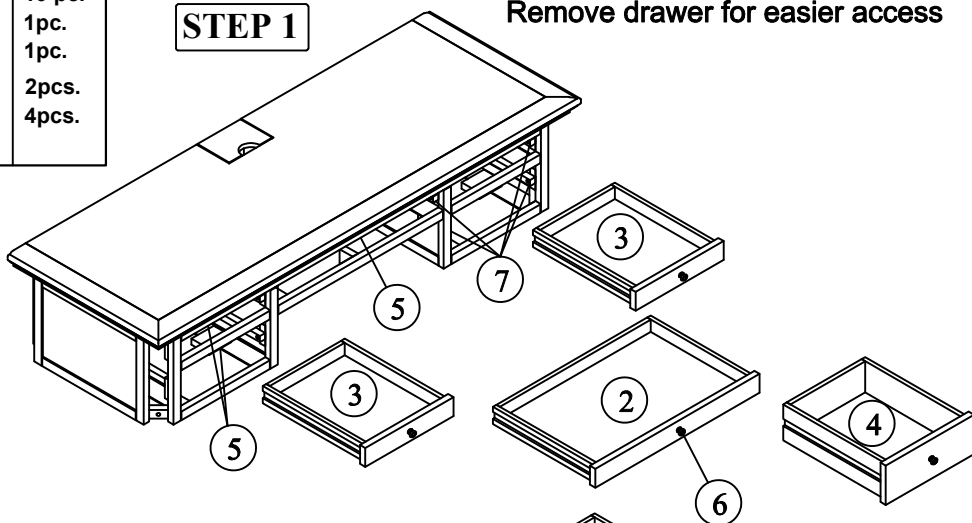

Desk Parts Key

No	Code	Description	Q'ty
1	2125-5620P02	Legs	4 pc.
2	2125-5620P05M	Middle Drawer Complete	1 pc.
3	2125-5620P05TS	Top Side Drawer Complete	2 pcs.
4	2125-5620P05BS	Bottom Side Drawer Complete	2 pcs.
5	2125-5620P05A	Drawer Stop	5 pc.
6	2125-5620P04	Knob w/ screw	5 pc.
7	2125-5620P06	Drawer glide	10 pc.
8	2125-5620P01E	Power outlet	1pc.
9	2125-5620P22	Lift top	1pc.
10	2125-5620P22H	Lift top Hinge	2pcs.
11	2125-5620P01	Floor glide	4pcs.

Hardware kit (2125-5620P01)

No	Description	Q'ty
A	Bolt 1/4"x 2"	8 pcs.
B	Lock Washer 1/4"	8 pcs.
C	Flat Washer 1/4"	8 pcs.
D	Allen Key	1 pc.

STEP 1

Remove drawer for easier access

STEP 2