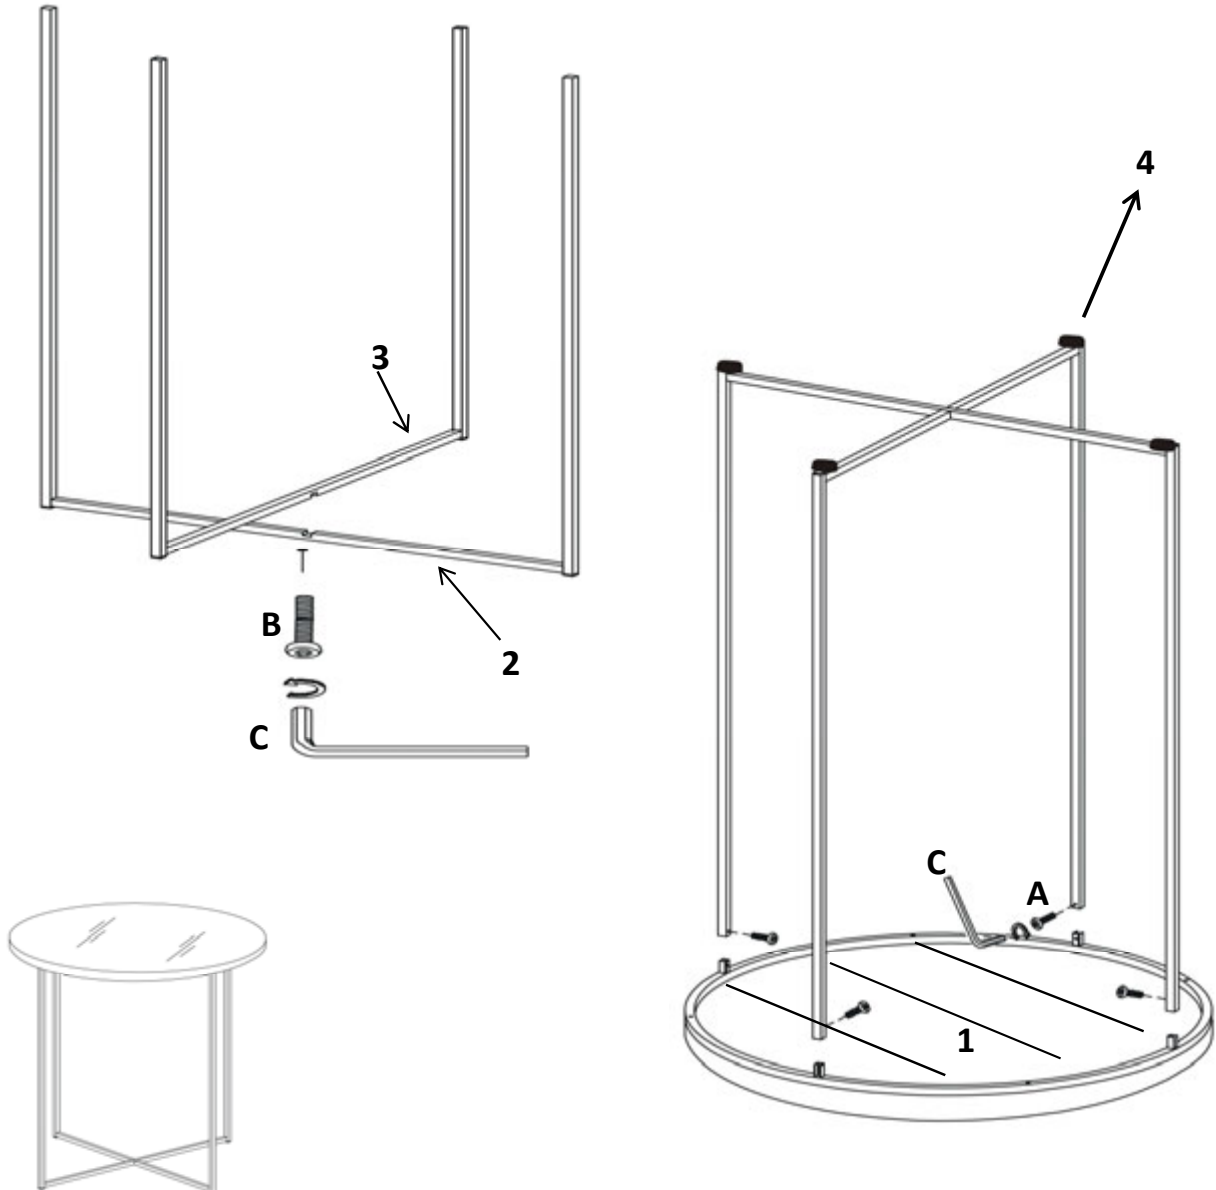

jOFRAN INC.

ASSEMBLY INSTRUCTIONS & PARTS IDENTIFICATION MODEL # 2058-6 ROUND END TABLE

Thank you for purchasing this quality product. Be sure to check all packing material carefully for small parts that may have come loose inside the carton during shipment.

KEY PARTS			
NO.	CODE	QTY	Description
1	2058-6P54	1PCS	TABLE TOP
2	2058-6P53L	1PCS	LOWER LEG ASSEMBLY
3	2058-6P53U	1PCS	UPPER LEG ASSEMBLY
4	2058P01L	4PCS	LEVELERS

HARDWARE KIT (2058-6P01)			
NO.	SPEC.	Description	QTY
A	1/2"x1/2"L	BOLT	4PCS
B	1/2"x3/4"L	BOLT	1PCS
C	4 MM	ALLEN WRENCH	1PCS