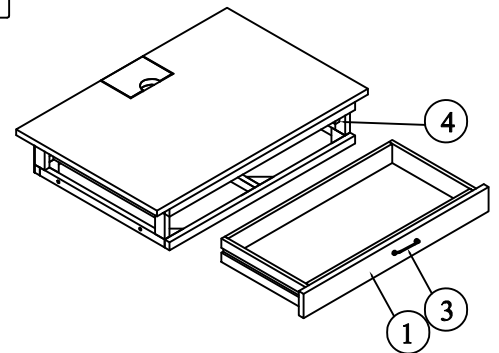

Chair Parts Key			
No	Code	Description	Q'ty
1	2025-30WHP05	Drawer	1 pc.
2	2025-30WHP05A	Drawer Stop	1 pc.
3	2025-30WHP04	Drawer Pull w/screws	1 pcs.
4	2025-30WHP06	Drawer glide	2 pcs.
5	2025-30WHP08	Shelf	1 pc.
6	2025-30WHP53R	Right Side Leg (Assembly)	1 pc.
7	2025-30WHP53L	Left Side Leg (Assembly)	1 pc.
8	2025-P01E	Power outlet	1pc.
9	2025-30WHP22	Lift top	1pc.
10	2025-30WHP22H	Lift top Hinge	2pcs.
11	2025-30WHP01F	Floor glide	4pcs.

Hardware kit (2025-30WHP01)			
No		Description	Q'ty
A		Bolt 1/4"x 35mm.	12 pcs.
B		Lock Washer 1/4"	12 pcs.
C		Flat Washer 1/4"	12 pcs.
D		Allen Key	1 pc.

Remove drawer for easier access

STEP 1

STEP 2

STEP 3