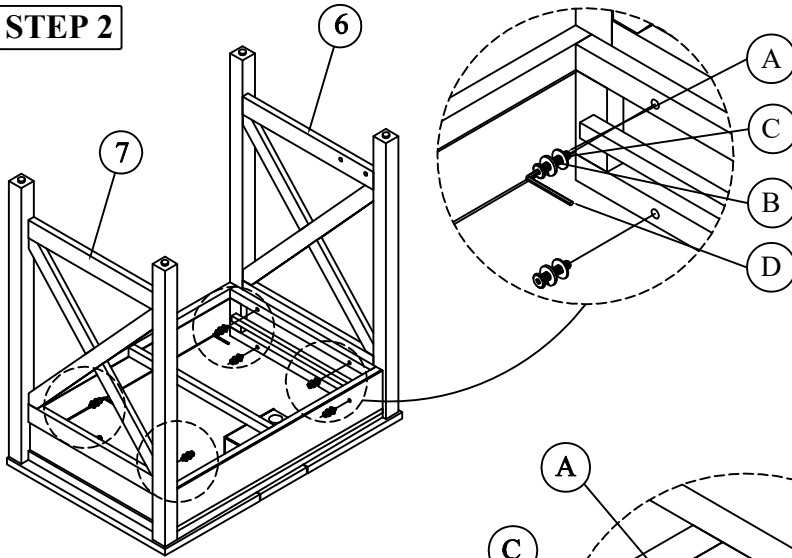

Chair Parts Key			
No	Code	Description	Q'ty
1	2025-30WHP05	Drawer	1 pc.
2	2025-30WHP05A	Drawer Stop	1 pc.
3	2025-30WHP04	Drawer Pull w/screws	1 pcs.
4	2025-30WHP06	Drawer glide	2 pcs.
5	2025-30WHP08	Shelf	1 pc.
6	2025-30WHP53R	Right Side Leg (Assembly)	1 pc.
7	2025-30WHP53L	Left Side Leg (Assembly)	1 pc.
8	2025-P01E	Power outlet	1pc.
9	2025-30WHP22	Lift top	1pc.
10	2025-30WHP22H	Lift top Hinge	2pcs.
11	2025-30WHP01F	Floor glide	4pcs.

Hardware kit (2025-30WHP01)			
No		Description	Q'ty
A		Bolt 1/4"x 35mm.	12 pcs.
B		Lock Washer 1/4"	12 pcs.
C		Flat Washer 1/4"	12 pcs.
D		Allen Key	1 pc.

Remove drawer for easier access

STEP 1

STEP 2

STEP 3