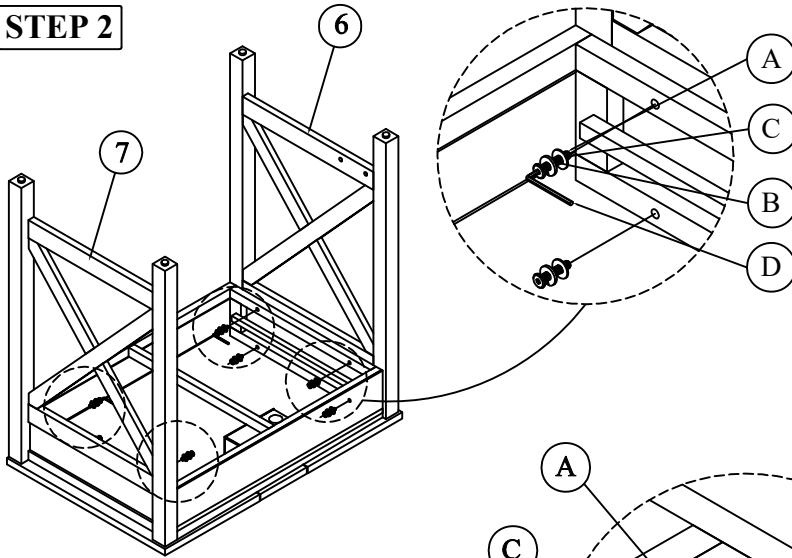

Chair Parts Key			
No	Code	Description	Q'ty
1	2025-30GRP05	Drawer	1 pc.
2	2025-30GRP05A	Drawer Stop	1 pc.
3	2025-30GRP04	Drawer Pull w/ screws	1 pcs.
4	2025-30GRP06	Drawer glide	2 pcs.
5	2025-30GRP08	Shelf	1 pc.
6	2025-30GRP53R	Right Side Leg (Assembly)	1 pc.
7	2025-30GRP53L	Left Side Leg (Assembly)	1 pc.
8	2025-P01E	Power outlet	1pc.
9	2025-30GRP22	Lift top	1pc.
10	2025-30GRP22H	Lift top Hinge	2pcs.
11	2025-30GRP01F	Floor glide	4pcs.

Hardware kit (2025-30GRP01)			
No		Description	Q'ty
A		Bolt 1/4"x 35mm.	12 pcs.
B		Lock Washer 1/4"	12 pcs.
C		Flat Washer 1/4"	12 pcs.
D		Allen Key	1 pc.

Remove drawer for easier access

STEP 1

STEP 2

STEP 3