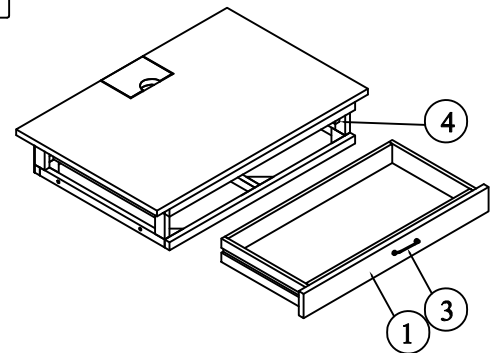

Chair Parts Key			
No	Code	Description	Q'ty
1	2025-30GRP05	Drawer	1 pc.
2	2025-30GRP05A	Drawer Stop	1 pc.
3	2025-30GRP04	Drawer Pull w/ screws	1 pcs.
4	2025-30GRP06	Drawer glide	2 pcs.
5	2025-30GRP08	Shelf	1 pc.
6	2025-30GRP53R	Right Side Leg (Assembly)	1 pc.
7	2025-30GRP53L	Left Side Leg (Assembly)	1 pc.
8	2025-P01E	Power outlet	1pc.
9	2025-30GRP22	Lift top	1pc.
10	2025-30GRP22H	Lift top Hinge	2pcs.
11	2025-30GRP01F	Floor glide	4pcs.

Hardware kit (2025-30GRP01)			
No		Description	Q'ty
A		Bolt 1/4"x 35mm.	12 pcs.
B		Lock Washer 1/4"	12 pcs.
C		Flat Washer 1/4"	12 pcs.
D		Allen Key	1 pc.

Remove drawer for easier access

STEP 1

STEP 2

STEP 3