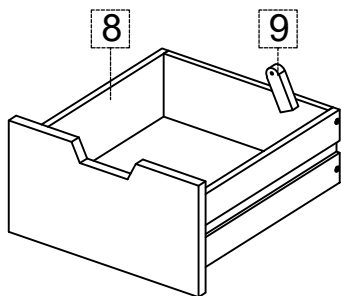

#### Parts key

No	Code	Qty	Description	No	Code	Qty	Description
1	2004-48P07L	1 pc	Left Facing Glass Door	7	2004-48P20W	1 pc	Bottle Rack
2	2004-48P07R	1 pc	Right Facing Glass Door	8	2004-48P05	1 pc	Drawer
3	2004-48P07H	4 pcs	Door Hinge	9	2004-48P05A	1 pc	Drawer Stop
4	2004-48P04	2 sets	Pull w/Screws	10	2004-48P06	2 pcs	Drawer Glide
5	2004P01D	2 sets	Door Catch	11	2004-48P01F	4 pcs	Floor Glide
6	2004-48P08	2 pcs	Shelf	12	2004P01AT	1 set	Anti - tip kit