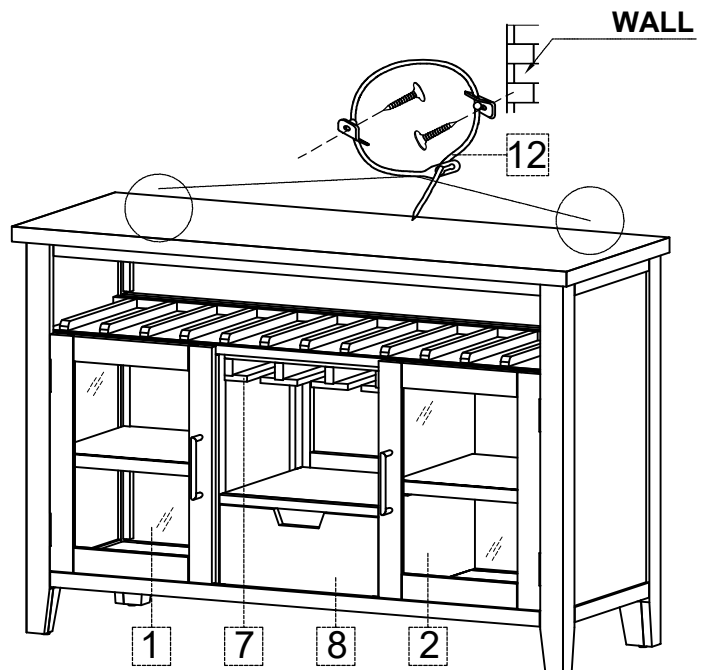

#### Parts key

No	Code	Qty	Description	No	Code	Qty	Description
1	2004-48P07L	1 pc	Left Facing Glass Door	7	2004-48P20W	1 pc	Bottle Rack
2	2004-48P07R	1 pc	Right Facing Glass Door	8	2004-48P05	1 pc	Drawer
3	2004-48P07H	4 pcs	Door Hinge	9	2004-48P05A	1 pc	Drawer Stop
4	2004-48P04	2 sets	Pull w/Screws	10	2004-48P06	2 pcs	Drawer Glide
5	2004P01D	2 sets	Door Catch	11	2004-48P01F	4 pcs	Floor Glide
6	2004-48P08	2 pcs	Shelf	12	2004P01AT	1 set	Anti - tip kit