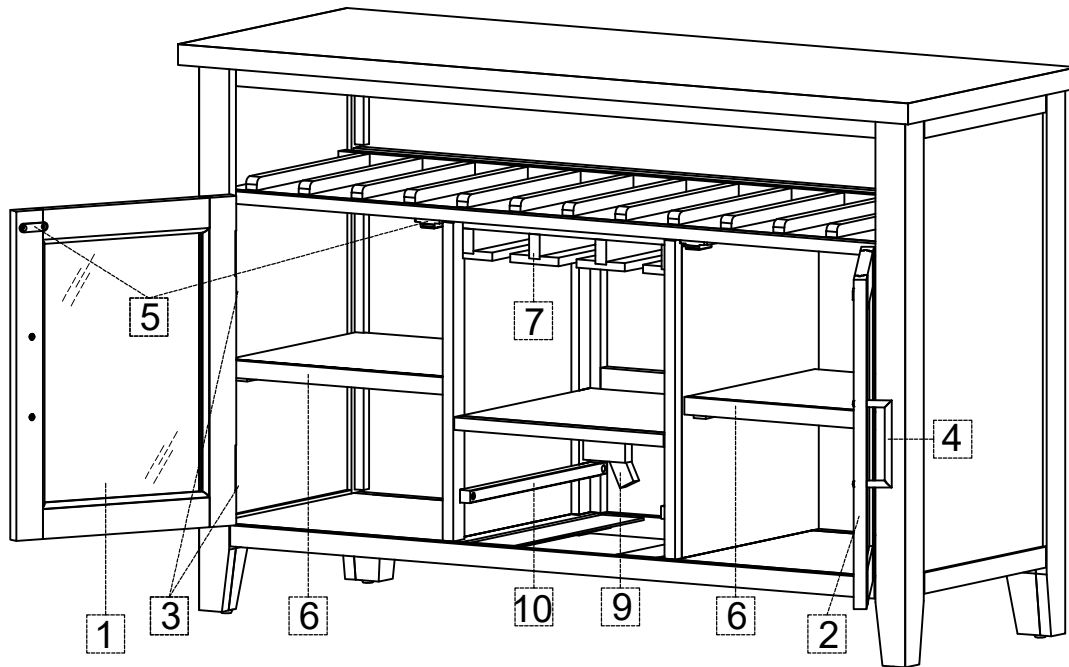

#### Parts key

No	Code	Qty	Description	No	Code	Qty	Description
1	2004-48P07L	1 pc	Left Facing Glass Door	7	2004-48P20W	1 pc	Bottle Rack
2	2004-48P07R	1 pc	Right Facing Glass Door	8	2004-48P05	1 pc	Drawer
3	2004-48P07H	4 pcs	Door Hinge	9	2004-48P05A	1 pc	Drawer Stop
4	2004-48P04	2 sets	Pull w/Screws	10	2004-48P06	2 pcs	Drawer Glide
5	2004P01D	2 sets	Door Catch	11	2004-48P01F	4 pcs	Floor Glide
6	2004-48P08	2 pcs	Shelf	12	2004P01AT	1 set	Anti - tip kit