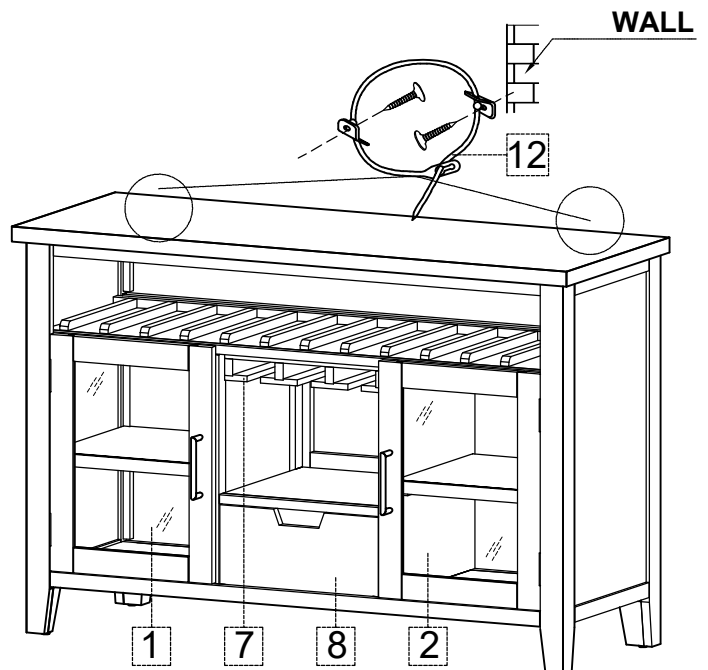

#### Parts key

No	Code	Qty	Description	No	Code	Qty	Description
1	2003-48P07L	1 pc	Left Facing Glass Door	7	2003-48P20W	1 pc	Stemware Rack
2	2003-48P07R	1 pc	Right Facing Glass Door	8	2003-48P05	1 pc	Drawer
3	2003-48P07H	4 pcs	Door Hinge	9	2003-48P05A	1 pc	Drawer Stop
4	2003-48P04	2 sets	Pull w/Screws	10	2003-48P06	2 pcs	Drawer Glide
5	2003P01D	2 sets	Door Catch	11	2003-48P01F	4 pcs	Floor Glide
6	2003-48P08	2 pcs	Shelf	12	2003P01AT	1 set	Anti - tip kit