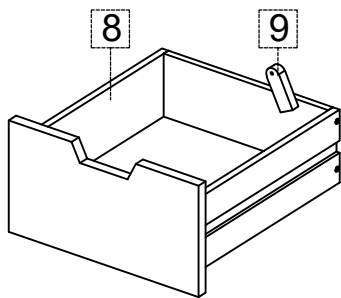

#### Parts key

No	Code	Qty	Description	No	Code	Qty	Description
1	2003-48P07L	1 pc	Left Facing Glass Door	7	2003-48P20W	1 pc	Stemware Rack
2	2003-48P07R	1 pc	Right Facing Glass Door	8	2003-48P05	1 pc	Drawer
3	2003-48P07H	4 pcs	Door Hinge	9	2003-48P05A	1 pc	Drawer Stop
4	2003-48P04	2 sets	Pull w/Screws	10	2003-48P06	2 pcs	Drawer Glide
5	2003P01D	2 sets	Door Catch	11	2003-48P01F	4 pcs	Floor Glide
6	2003-48P08	2 pcs	Shelf	12	2003P01AT	1 set	Anti - tip kit