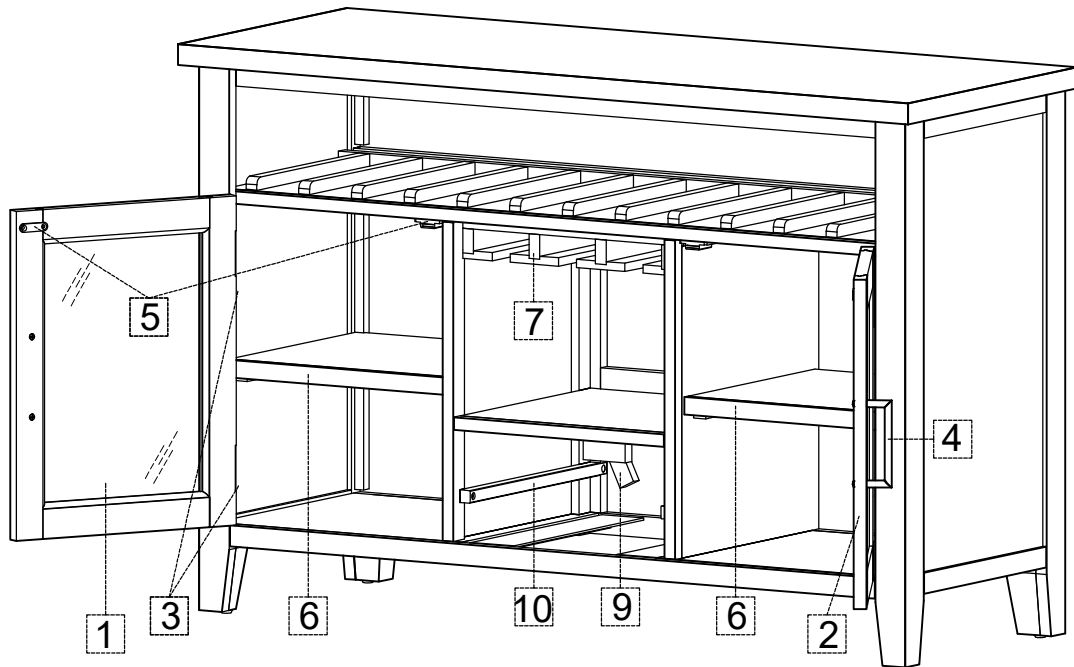

#### Parts key

No	Code	Qty	Description	No	Code	Qty	Description
1	2003-48P07L	1 pc	Left Facing Glass Door	7	2003-48P20W	1 pc	Stemware Rack
2	2003-48P07R	1 pc	Right Facing Glass Door	8	2003-48P05	1 pc	Drawer
3	2003-48P07H	4 pcs	Door Hinge	9	2003-48P05A	1 pc	Drawer Stop
4	2003-48P04	2 sets	Pull w/Screws	10	2003-48P06	2 pcs	Drawer Glide
5	2003P01D	2 sets	Door Catch	11	2003-48P01F	4 pcs	Floor Glide
6	2003-48P08	2 pcs	Shelf	12	2003P01AT	1 set	Anti - tip kit