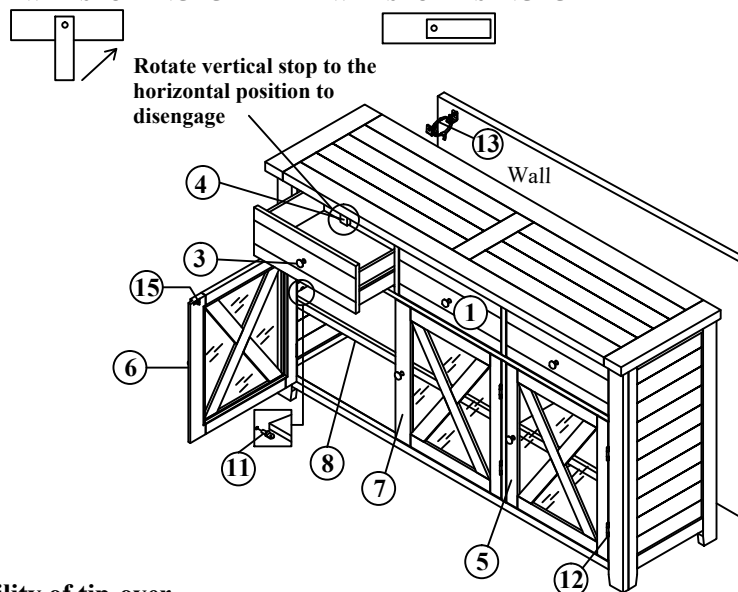

DRAWER STOP ENGAGED   DRAWER STOP DISENGAGED

★ PLEASE NOTE: To help prevent the possibility of tip-over, install the tipover restraint provided.