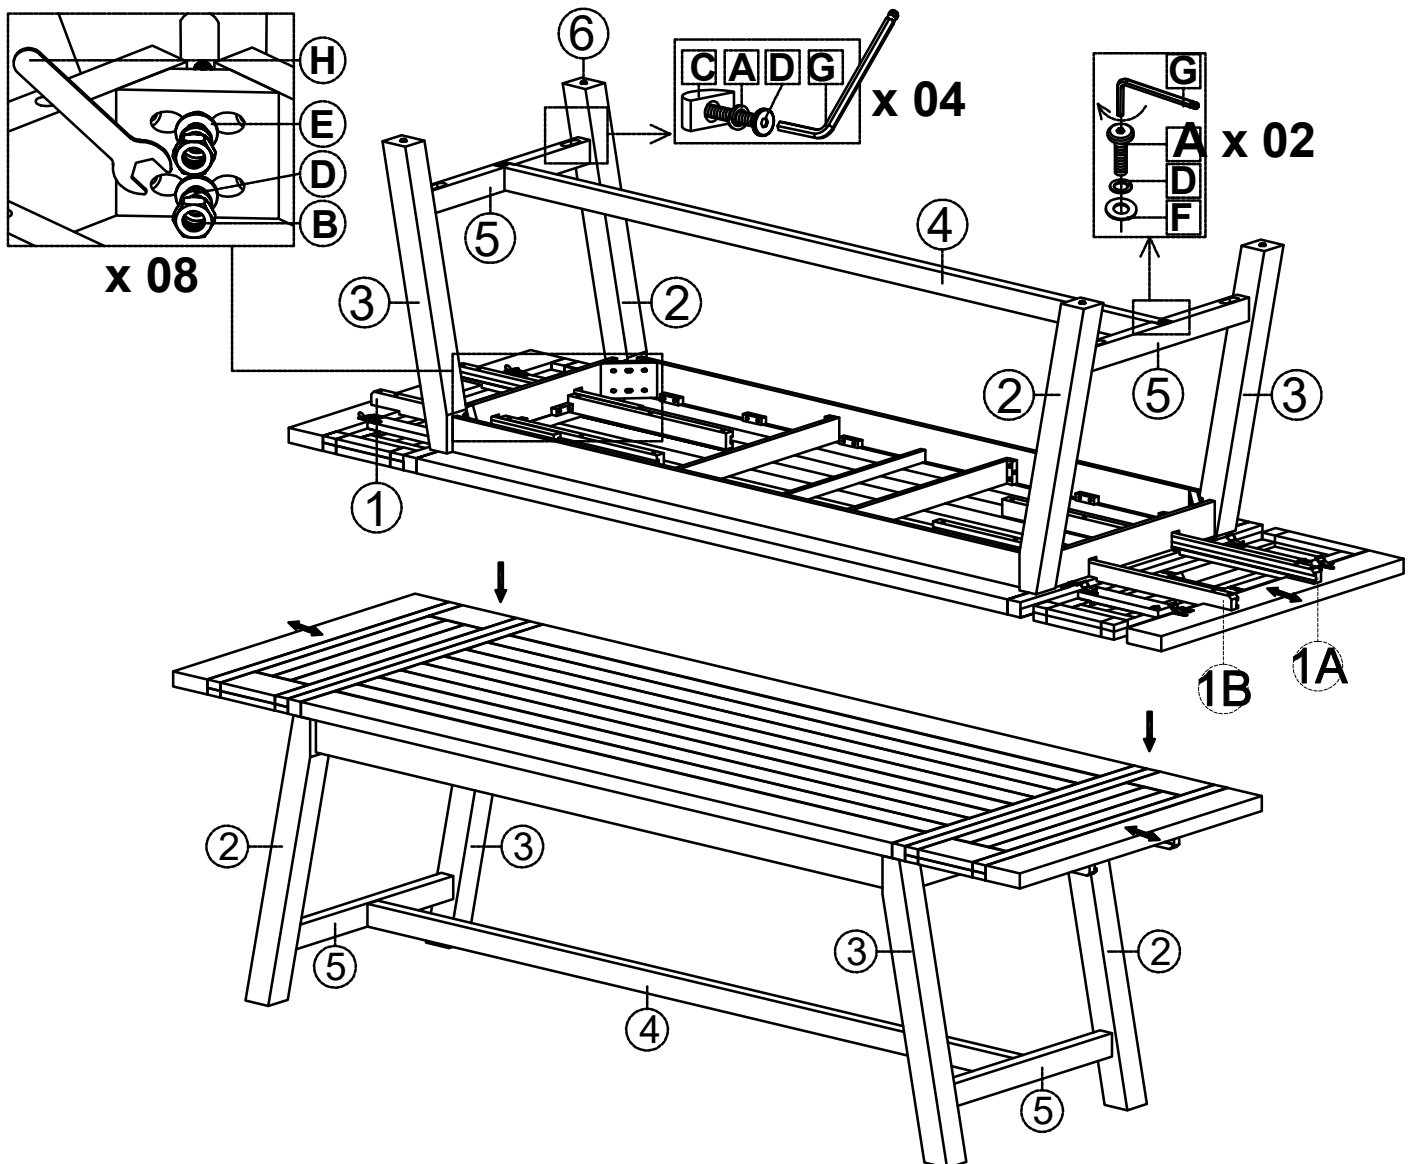

ASSEMBLY INSTRUCTIONS & PARTS IDENTIFICATION MODEL # 1801 - 42 COUNTER HEIGHT TRESTLE TABLE TELLURIDE GOLD

Thank you for purchasing this quality product. Be sure to check all packing material carefully for small parts that may have come loose inside the carton during shipment.

Parts key				Hardware kit #1801-42P01			
No	Code	Qty	Description	No	Description		Qty
1A	1801-42P13NL	2 pcs	Left Side Facing Extension Mechanism	A	Bolt	Ø7.8 x 50	6 pcs
1B	1801-42P13NR	2 pcs	Right Side Facing Extension Mechanism	B	Hex Nut	Ø8	8 pcs
2	1801-42P02L	2 pcs	Left Side Facing Leg	C	Semi lunar washer	Ø8 x 30	4 pcs
3	1801-42P02R	2 pcs	Right Side Facing Leg	D	Lock washer	Ø8	14 pcs
4	1801-42P11	1 pc	Center Connecting Stretcher	E	Big Flat washer	Ø10 x 22	8 pcs
5	1801-42P11S	2 pcs	Side Stretcher	F	Small Flat washer	Ø8 x 16	2 pcs
6	1801P01F	4 pcs	Floor Glide	G	Allen Key	K4	1 pc
				H	Wrench	12	1 pc