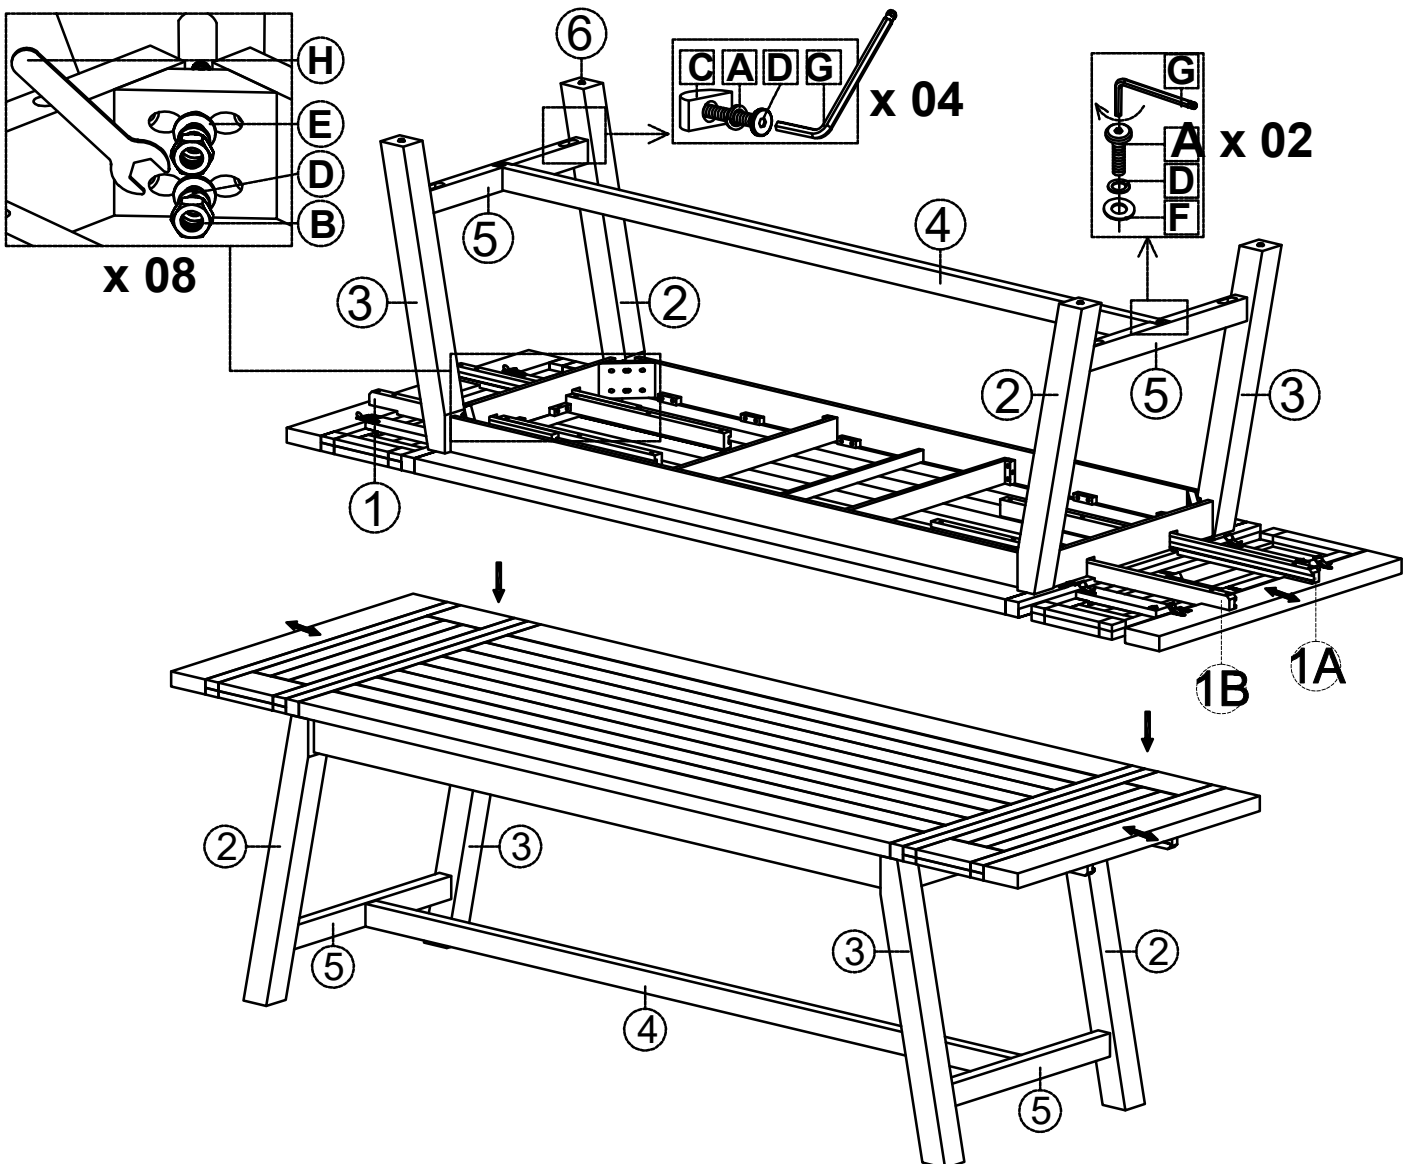

ASSEMBLY INSTRUCTIONS & PARTS IDENTIFICATION MODEL # 1801 - 127 COUNTER HEIGHT TRESTLE TABLE TELLURIDE GOLD

Thank you for purchasing this quality product. Be sure to check all packing material carefully for small parts that may have come loose inside the carton during shipment.

Parts key				Hardware kit #1801-127P01			
No	Code	Qty	Description	No	Description		Qty
1A	1801-127P13NL	2 pcs	Left Side Facing Extension Mechanism	A	Bolt	Ø7.8 x 50	6 pcs
1B	1801-127P13NR	2 pcs	Right Side Facing Extension Mechanism	B	Hex Nut	Ø8	8 pcs
2	1801-127P02L	2 pcs	Left Side Facing Leg	C	Semi lunar washer	Ø8 x 30	4 pcs
3	1801-127P02R	2 pcs	Right Side Facing Leg	D	Lock washer	Ø8	14 pcs
4	1801-127P11	1 pc	Center Connecting Stretcher	E	Big Flat washer	Ø10 x 22	8 pcs
5	1801-127P11S	2 pcs	Side Stretcher	F	Small Flat washer	Ø8 x 16	2 pcs
6	1801P01F	4 pcs	Floor Glide	G	Allen Key	K4	1 pc
				H	Wrench	12	1 pc