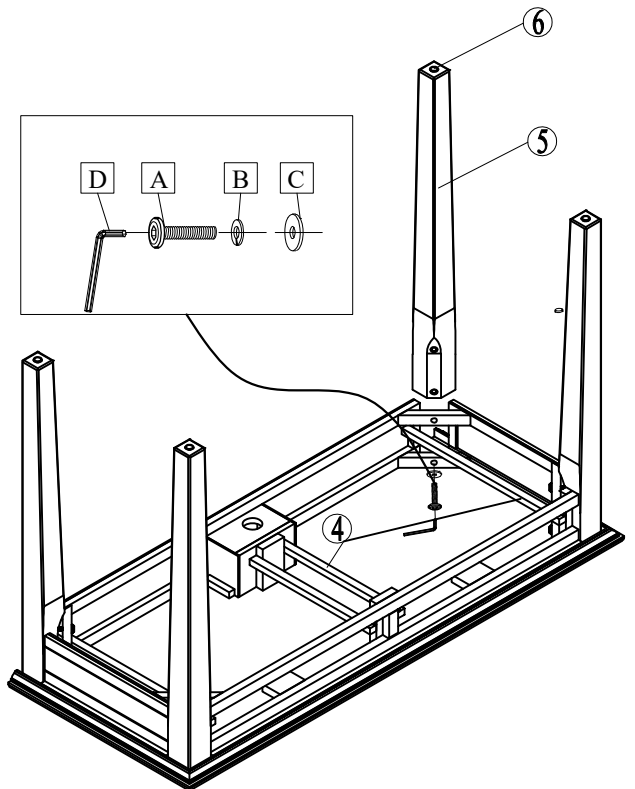

Thank you for purchasing this quality product. Be sure to check all packing material carefully for small parts that may have come loose inside the carton during shipment.

Parts key			
No	Code	Qty	Description
1	175-4820P05	2 pcs	Drawer Complete
2	175-4820P04	2 Sets	Knob w/ Screw
3	175-4820P05A	2 Sets	Drawer Stop
4	175-4820P06	2 Sets	Drawer Glide
5	175-4820P02	4 pcs	Leg
6	175-4820P01F	4 pcs	Floor Glide
7	175-4820P22	1 pc	Lift top
8	175-4820P22H	2 pcs	Lift top hinge
9	175-4820P01E	1 pc	Electric outlet

Hardware Kit 175-4820P01		
No	Description	Qty
A	Bolt M6x50mm	8 pcs
B	Lock washer	8 pcs
C	Washer	8 pcs
D	Allen key	1 pc

I.

II.