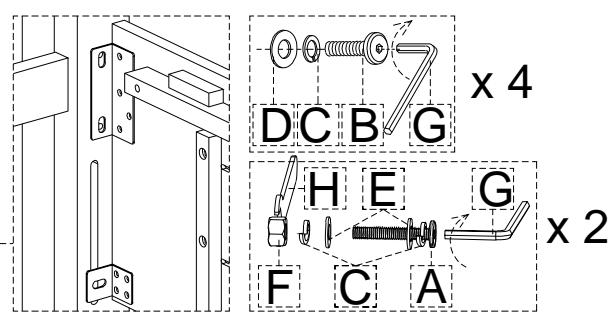

ASSEMBLY INSTRUCTIONS & PARTS IDENTIFICATION MODEL # 1702B-KBDHB+KPFB+KRS MADISON COUNTY KING BARN DOOR BED VINTAGE BLACK FINISH

Thank you for purchasing this quality product. Be sure to check all packing material carefully for small parts that may have come loose inside the carton during shipment.

Parts key				Hardware kit #1702B-KBDHBP01			
No	Code	Qty	Description	No	Description		Qty
6		1 pc	Headboard	A	 Bolt	Ø7.8 x 70	2 pcs
7	1702B-KBDHBP07	2 pcs	Door	B	 Bolt	Ø7.8 x 20	4 pcs
				C	 Lock washer	Ø8	8 pcs
				D	 Flat washer	Ø8 x 16	4 pcs
				E	 Flat washer	Ø10 x 22	4 pcs
				F	 Nut	Ø7.8	2 pcs
				G	 Allen key	K4	1 pz
				H	 Wrench	13	1 pz

Note :
Long bolt (A) is used
in the bottom single bracket.

ASSEMBLY INSTRUCTIONS & PARTS IDENTIFICATION

MODEL # 1702B-KBDHB+KPFB+KRS MADISON COUNTY KING BARN DOOR BED VINTAGE BLACK FINISH

Thank you for purchasing this quality product. Be sure to check all packing material carefully for small parts that may have come loose inside the carton during shipment.

Parts key				Hardware kit #1702B-KRSP01			
No	Code	Qty	Description	No	Description		Qty
1		1 pc	Footboard	A	 Bolt	Ø7.8 x 20	6 pcs
2		2 pcs	Side Rails	B	 Lock washer	Ø8	6 pcs
3		2 pcs	Center Support	C	 Flat washer	Ø8 x 16	6 pcs
4		6 pcs	Center Leg	D	 Screw	Ø4 x 30	26 pcs
5		13 pcs	Slats	E	 Allen Key	K4	1 pc
5A	1702BP01L	6 pcs	Leveler				