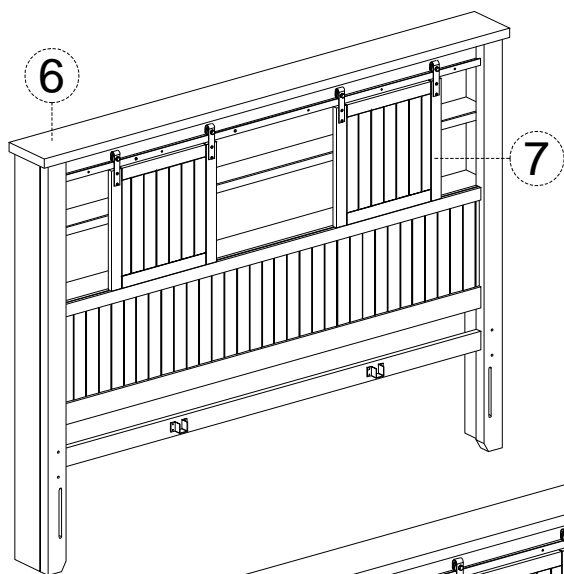

ASSEMBLY INSTRUCTIONS & PARTS IDENTIFICATION MODEL # 1702B-KBDHB+KPFB+KRS MADISON COUNTY KING BARN DOOR BED VINTAGE BLACK FINISH

Thank you for purchasing this quality product. Be sure to check all packing material carefully for small parts that may have come loose inside the carton during shipment.

Parts key				Hardware kit #1702B-KBDHBP01			
No	Code	Qty	Description	No	Description		Qty
6		1 pc	Headboard	A	 Bolt	Ø7.8 x 70	2 pcs
7	1702B-KBDHBP07	2 pcs	Door	B	 Bolt	Ø7.8 x 20	4 pcs
				C	 Lock washer	Ø8	8 pcs
				D	 Flat washer	Ø8 x 16	4 pcs
				E	 Flat washer	Ø10 x 22	4 pcs
				F	 Nut	Ø7.8	2 pcs
				G	 Allen key	K4	1 pz
				H	 Wrench	13	1 pz

Note :
Long bolt (A) is used
in the bottom single bracket.

ASSEMBLY INSTRUCTIONS & PARTS IDENTIFICATION

MODEL # 1702B-KBDHB+KPFB+KRS MADISON COUNTY KING BARN DOOR BED VINTAGE BLACK FINISH

Thank you for purchasing this quality product. Be sure to check all packing material carefully for small parts that may have come loose inside the carton during shipment.