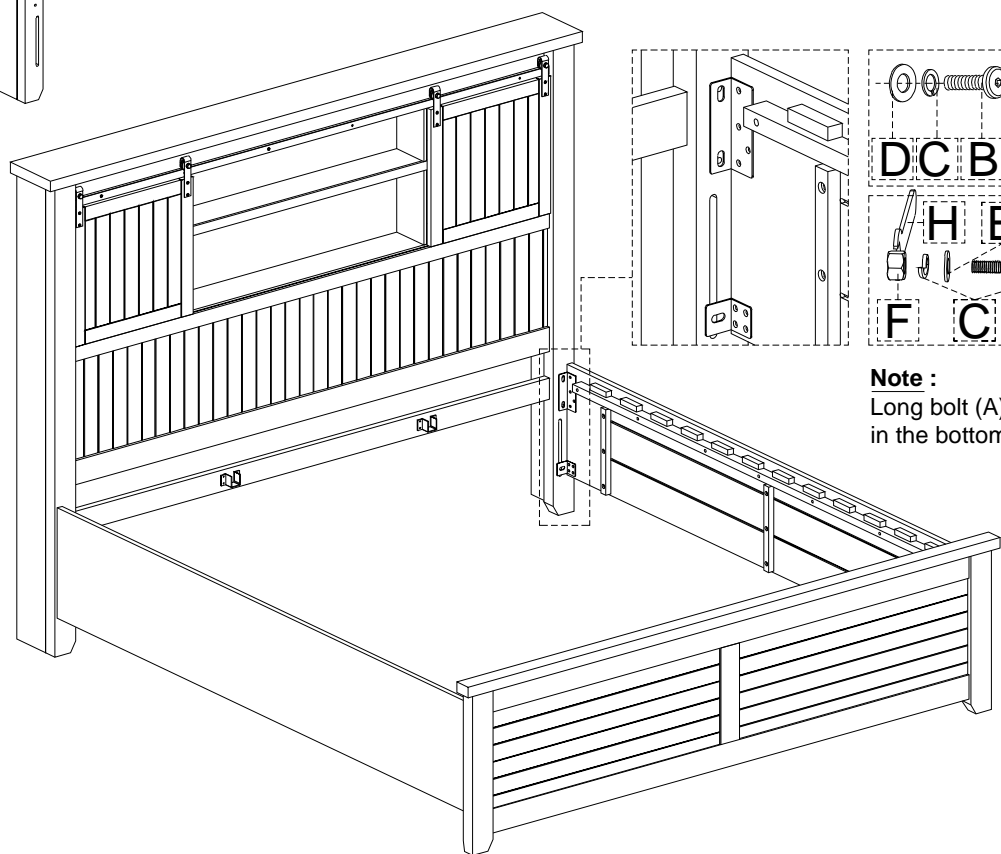

ASSEMBLY INSTRUCTIONS & PARTS IDENTIFICATION MODEL # 1702B-KBDHB+KPFB+KRS MADISON COUNTY KING BARN DOOR BED VINTAGE BLACK FINISH

Thank you for purchasing this quality product. Be sure to check all packing material carefully for small parts that may have come loose inside the carton during shipment.

Parts key				Hardware kit #1702B-KBDHBP01			
No	Code	Qty	Description	No	Description		Qty
6		1 pc	Headboard	A	 Bolt	Ø7.8 x 70	2 pcs
7	1702B-KBDHBP07	2 pcs	Door	B	 Bolt	Ø7.8 x 20	4 pcs
				C	 Lock washer	Ø8	8 pcs
				D	 Flat washer	Ø8 x 16	4 pcs
				E	 Flat washer	Ø10 x 22	4 pcs
				F	 Nut	Ø7.8	2 pcs
				G	 Allen key	K4	1 pz
				H	 Wrench	13	1 pz

Note :
Long bolt (A) is used
in the bottom single bracket.

ASSEMBLY INSTRUCTIONS & PARTS IDENTIFICATION

MODEL # 1702B-KBDHB+KPFB+KRS MADISON COUNTY KING BARN DOOR BED VINTAGE BLACK FINISH

Thank you for purchasing this quality product. Be sure to check all packing material carefully for small parts that may have come loose inside the carton during shipment.