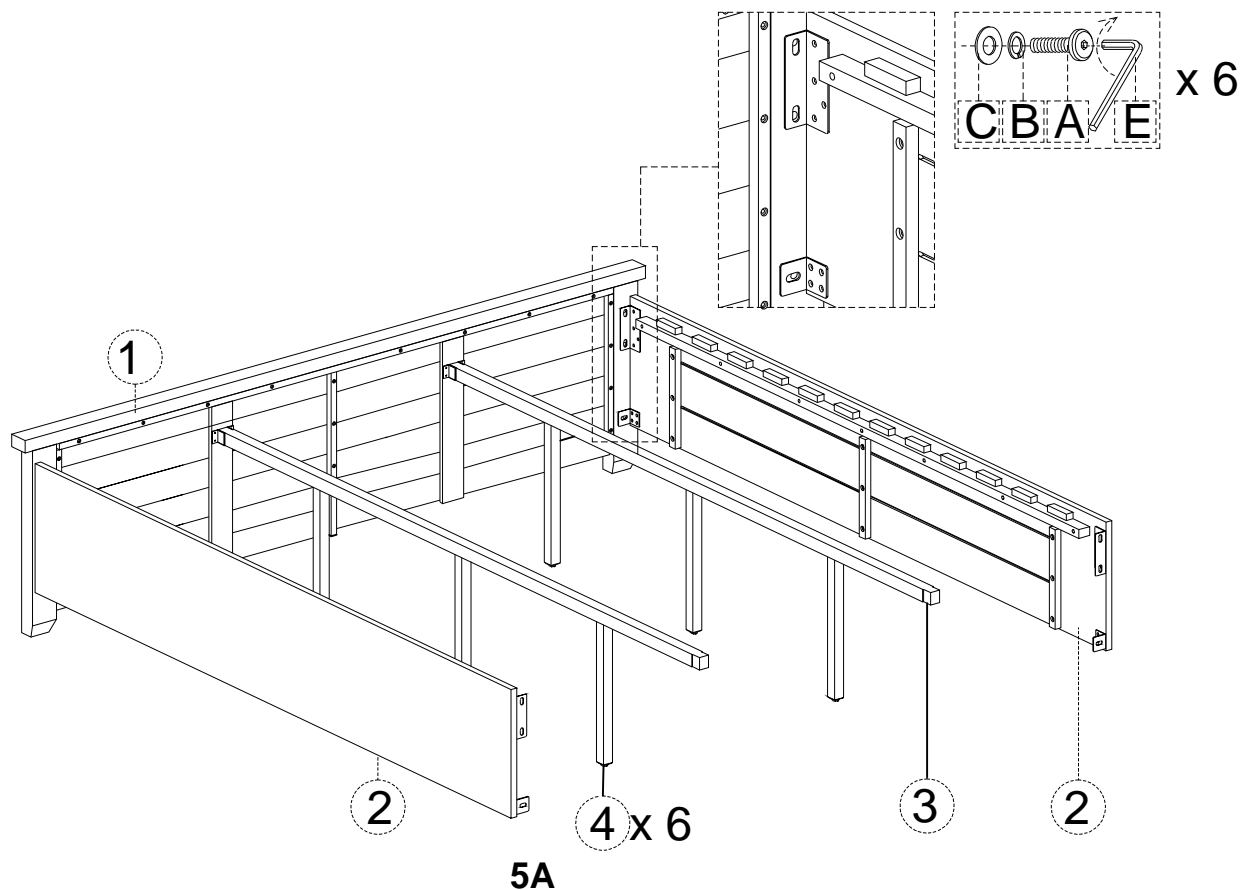

ASSEMBLY INSTRUCTIONS & PARTS IDENTIFICATION MODEL # 1702B-KBDHB+KPFB+KRS MADISON COUNTY KING BARN DOOR BED VINTAGE BLACK FINISH

Thank you for purchasing this quality product. Be sure to check all packing material carefully for small parts that may have come loose inside the carton during shipment.

Parts key				Hardware kit #1702B-KBDHBP01			
No	Code	Qty	Description	No	Description		Qty
6		1 pc	Headboard	A	 Bolt	Ø7.8 x 70	2 pcs
7	1702B-KBDHBP07	2 pcs	Door	B	 Bolt	Ø7.8 x 20	4 pcs
				C	 Lock washer	Ø8	8 pcs
				D	 Flat washer	Ø8 x 16	4 pcs
				E	 Flat washer	Ø10 x 22	4 pcs
				F	 Nut	Ø7.8	2 pcs
				G	 Allen key	K4	1 pz
				H	 Wrench	13	1 pz

Note :
Long bolt (A) is used
in the bottom single bracket.

ASSEMBLY INSTRUCTIONS & PARTS IDENTIFICATION

MODEL # 1702B-KBDHB+KPFB+KRS MADISON COUNTY KING BARN DOOR BED VINTAGE BLACK FINISH

Thank you for purchasing this quality product. Be sure to check all packing material carefully for small parts that may have come loose inside the carton during shipment.

Parts key				Hardware kit #1702B-KRSP01			
No	Code	Qty	Description	No	Description		Qty
1		1 pc	Footboard	A	 Bolt	Ø7.8 x 20	6 pcs
2		2 pcs	Side Rails	B	 Lock washer	Ø8	6 pcs
3		2 pcs	Center Support	C	 Flat washer	Ø8 x 16	6 pcs
4		6 pcs	Center Leg	D	 Screw	Ø4 x 30	26 pcs
5		13 pcs	Slats	E	 Allen Key	K4	1 pc
5A	1702BP01L	6 pcs	Leveler				