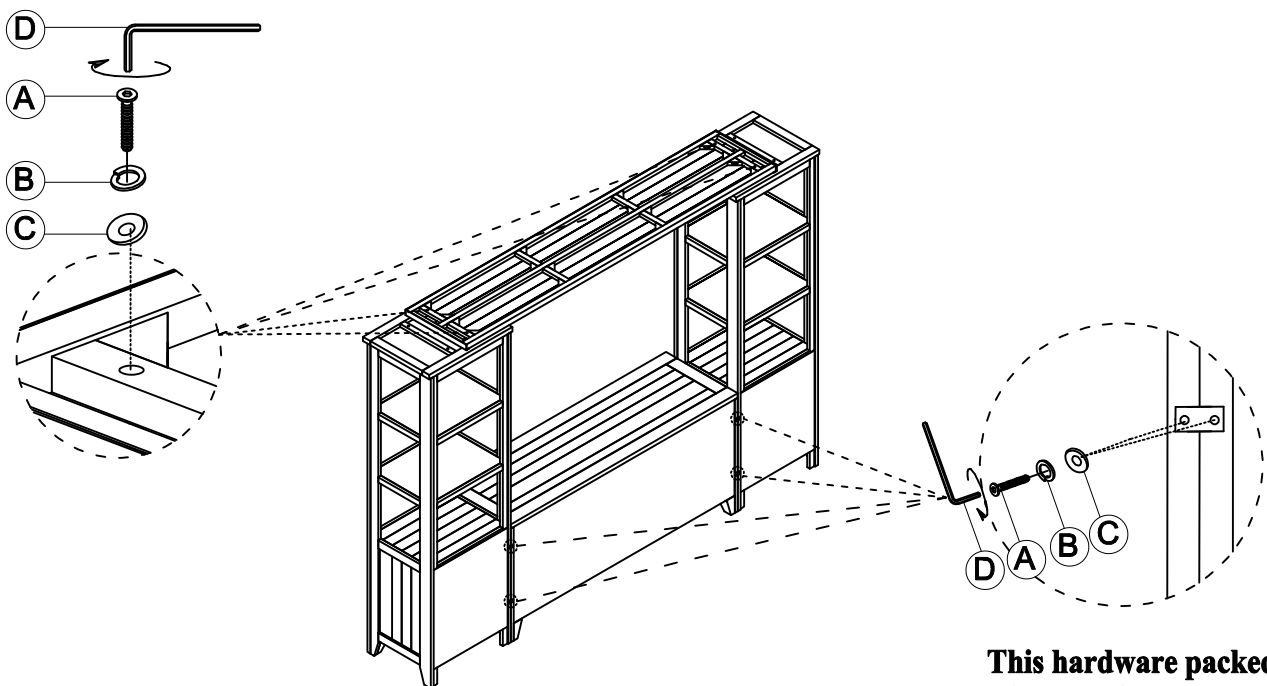

PIER BRIDGE

Thank you for purchasing this quality product. Be sure to check all packing material carefully for small parts that may have come loose inside the carton during shipment.

Hardware Kit 1700-82P01			
No		Description	Q'ty
A		Bolt Ø6.3 x 50	4 pcs
B		Lock washer Ø6.5	4 pcs
C		Flat washer Ø6.5	4 pcs
D		Allen key	1 pc

ATTACHING THE PIER BRIDGE TO THE PIERS

This hardware packed in
with the Pier