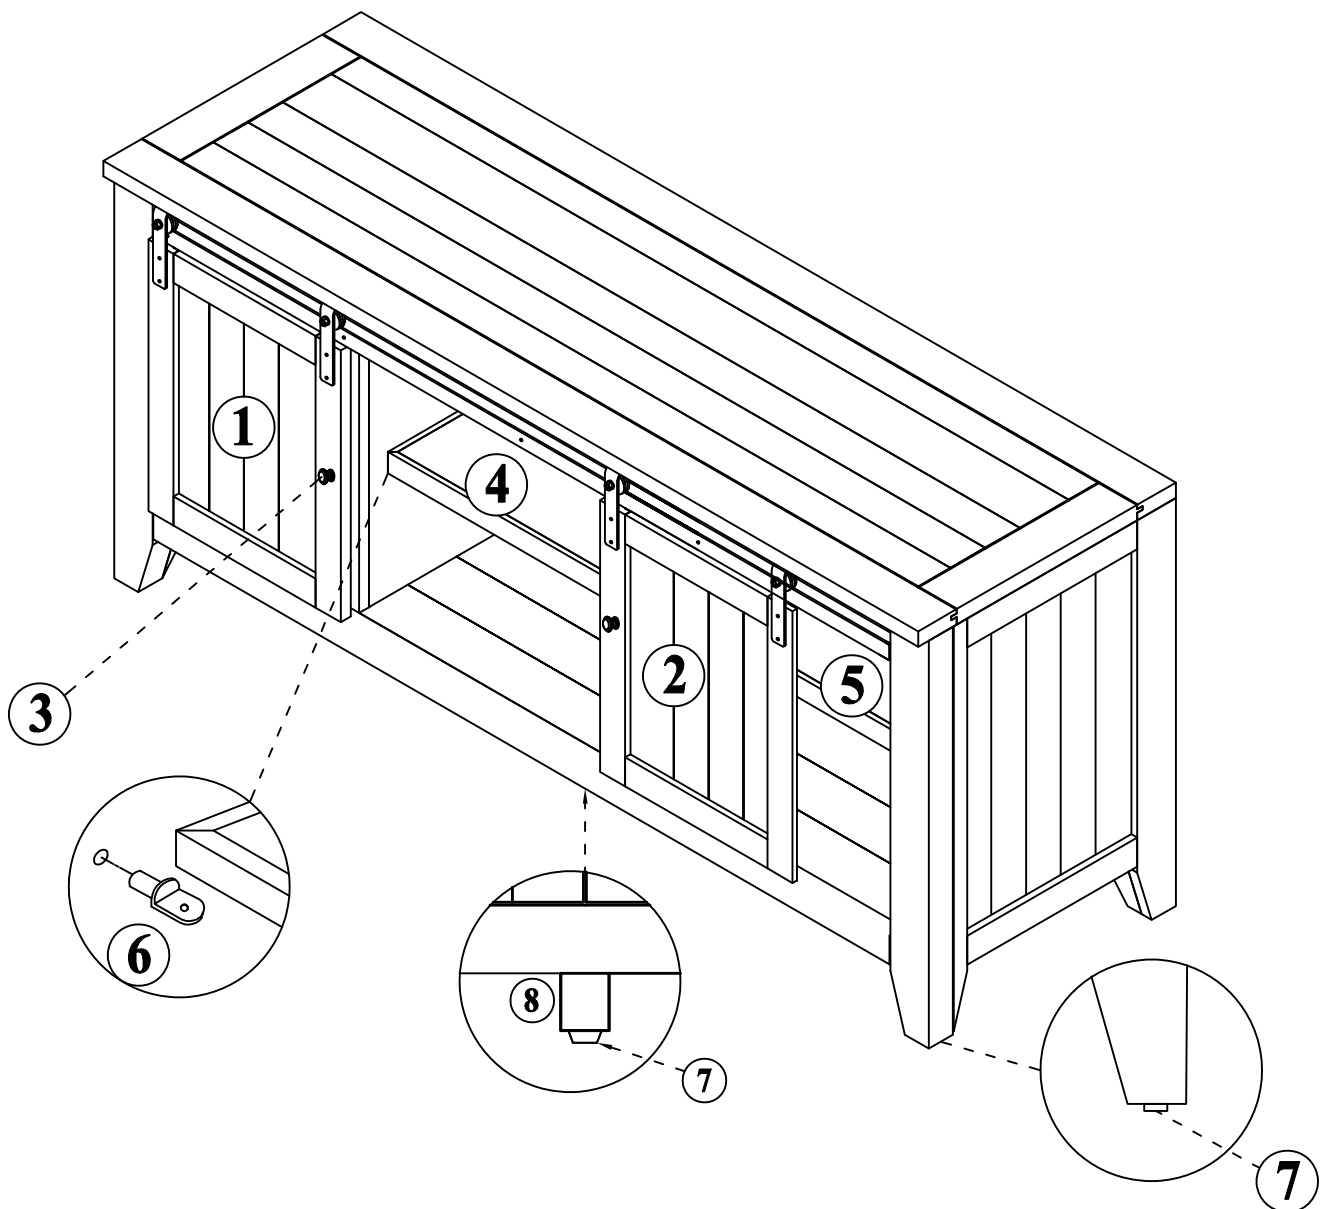

PIER BRIDGE

Thank you for purchasing this quality product. Be sure to check all packing material carefully for small parts that may have come loose inside the carton during shipment.

Hardware Kit 1700-82P01			
No		Description	Q'ty
A		Bolt Ø6.3 x 50	4 pcs
B		Lock washer Ø6.5	4 pcs
C		Flat washer Ø6.5	4 pcs
D		Allen key	1 pc

ATTACHING THE PIER BRIDGE TO THE PIERS

This hardware packed in
with the Pier

CONSOLE

Thank you for purchasing this quality product. Be sure to check all packing material carefully for small parts that may have come loose inside the carton during shipment.

Parts key			
No	Code	Q'ty	Description
1	1700-60P07R	1 Pc	Right facing Door
2	1700-60P07L	1 Pc	Left Facing Door
3	1700P04	2 Pcs	Pull w/ Screw
4	1700-60P08M	1 Pc	Middle Shelf
5	1700-60P08S	2 Pcs	Side shelf
6	1700P08P	12 Pcs	Shelf Pin
7	1700P01L	5 Pcs	Leveler
8	1700-60P02M	1Pc	Center Leg