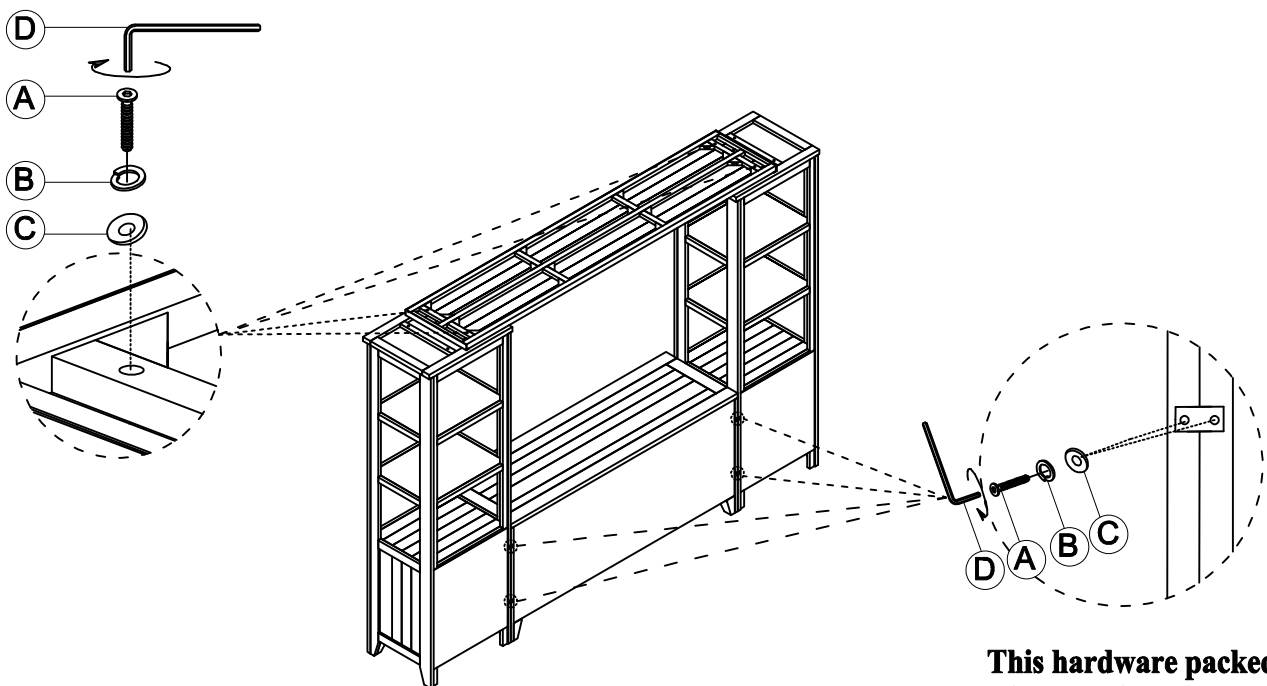

PIER BRIDGE

Thank you for purchasing this quality product. Be sure to check all packing material carefully for small parts that may have come loose inside the carton during shipment.

Hardware Kit 1700-82P01			
No		Description	Q'ty
A		Bolt Ø6.3 x 50	4 pcs
B		Lock washer Ø6.5	4 pcs
C		Flat washer Ø6.5	4 pcs
D		Allen key	1 pc

ATTACHING THE PIER BRIDGE TO THE PIERS

This hardware packed in
with the Pier

CONSOLE

Thank you for purchasing this quality product. Be sure to check all packing material carefully for small parts that may have come loose inside the carton during shipment.

Parts key			
No	Code	Q'ty	Description
1	1700-60P07R	1 Pc	Right facing Door
2	1700-60P07L	1 Pc	Left Facing Door
3	1700P04	2 Pcs	Pull w/ Screw
4	1700-60P08M	1 Pc	Middle Shelf
5	1700-60P08S	2 Pcs	Side shelf
6	1700P08P	12 Pcs	Shelf Pin
7	1700P01L	5 Pcs	Leveler
8	1700-60P02M	1Pc	Center Leg

Hardware Kit 1700-22P01		
No	Description	Q'ty
A	 Bolt Ø6.3 x 20	4 pcs
B	 Lock washer Ø6.3	4 pcs
C	 Flat washer Ø6.3	4 pcs
D	 Allen key	1 pc
E	 Metal Bracket	2 pcs

MADE IN VIETNAM