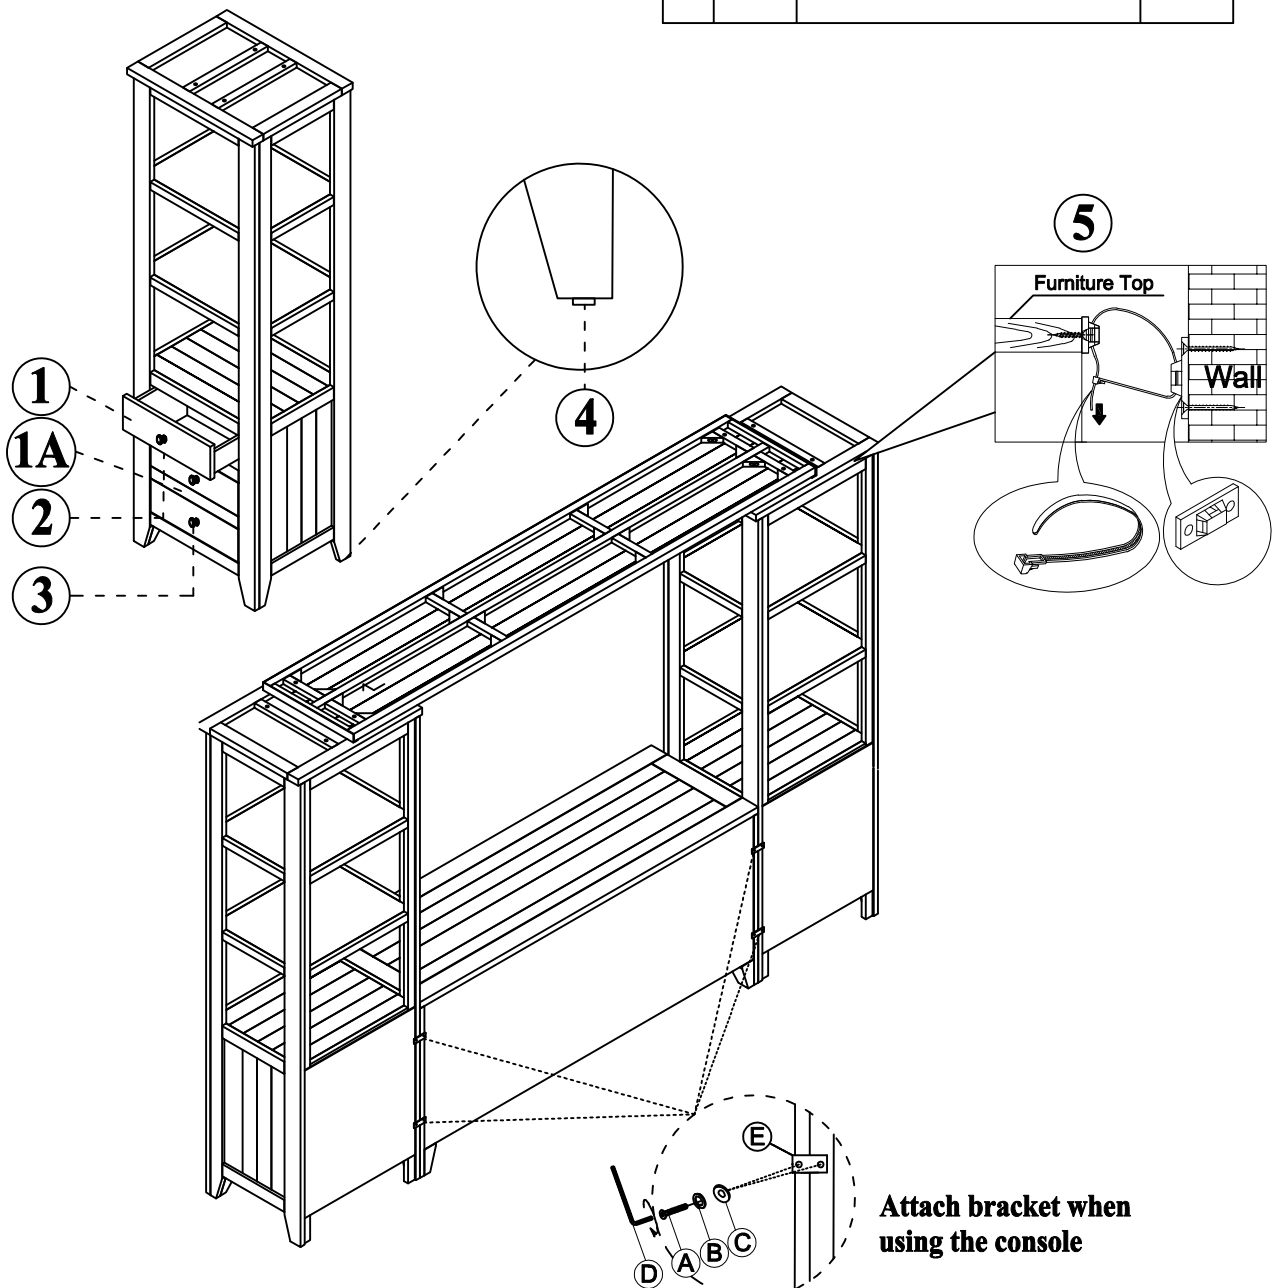

ATTACHING THE PIER BRIDGE TO THE PIERS

This hardware packed in
with the Pier

CONSOLE

Thank you for purchasing this quality product. Be sure to check all packing material carefully for small parts that may have come loose inside the carton during shipment.

Parts key			
No	Code	Q'ty	Description
1	1700-60P07R	1 Pc	Right facing Door
2	1700-60P07L	1 Pc	Left Facing Door
3	1700P04	2 Pcs	Pull w/ Screw
4	1700-60P08M	1 Pc	Middle Shelf
5	1700-60P08S	2 Pcs	Side shelf
6	1700P08P	12 Pcs	Shelf Pin
7	1700P01L	5 Pcs	Leveler
8	1700-60P02M	1Pc	Center Leg

PIER

Thank you for purchasing this quality product. Be sure to check all packing material carefully for small parts that may have come loose inside the carton during shipment.

Parts key			
No	Code	Q'ty	Description
1	1700-22P05T	1 Pc	Top Drawers
1A	1700-22P05B	1 Pc	Bottom Drawers
2	1700-22P06	2 Pcs	Drawer Glide
3	1700P04	3 Pcs	Knob W/ Screw
4	1700P01L	4 Pcs	Levelers
5	1700P01AT	1 Set	Anti- Tip Kit

Hardware Kit 1700-22P01		
No	Description	Q'ty
A	 Bolt Ø6.3 x 20	4 pcs
B	 Lock washer Ø6.3	4 pcs
C	 Flat washer Ø6.3	4 pcs
D	 Allen key	1 pc
E	 Metal Bracket	2 pcs

MADE IN VIETNAM