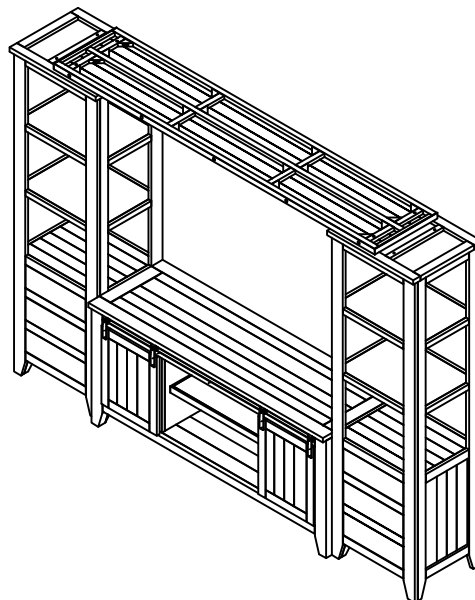

PIER BRIDGE

Thank you for purchasing this quality product. Be sure to check all packing material carefully for small parts that may have come loose inside the carton during shipment.

Hardware Kit 1700-82P01			
No		Description	Q'ty
A		Bolt Ø6.3 x 50	4 pcs
B		Lock washer Ø6.5	4 pcs
C		Flat washer Ø6.5	4 pcs
D		Allen key	1 pc

ATTACHING THE PIER BRIDGE TO THE PIERS

This hardware packed in
with the Pier

CONSOLE

Thank you for purchasing this quality product. Be sure to check all packing material carefully for small parts that may have come loose inside the carton during shipment.

Parts key			
No	Code	Q'ty	Description
1	1700-60P07R	1 Pc	Right facing Door
2	1700-60P07L	1 Pc	Left Facing Door
3	1700P04	2 Pcs	Pull w/ Screw
4	1700-60P08M	1 Pc	Middle Shelf
5	1700-60P08S	2 Pcs	Side shelf
6	1700P08P	12 Pcs	Shelf Pin
7	1700P01L	5 Pcs	Leveler
8	1700-60P02M	1Pc	Center Leg