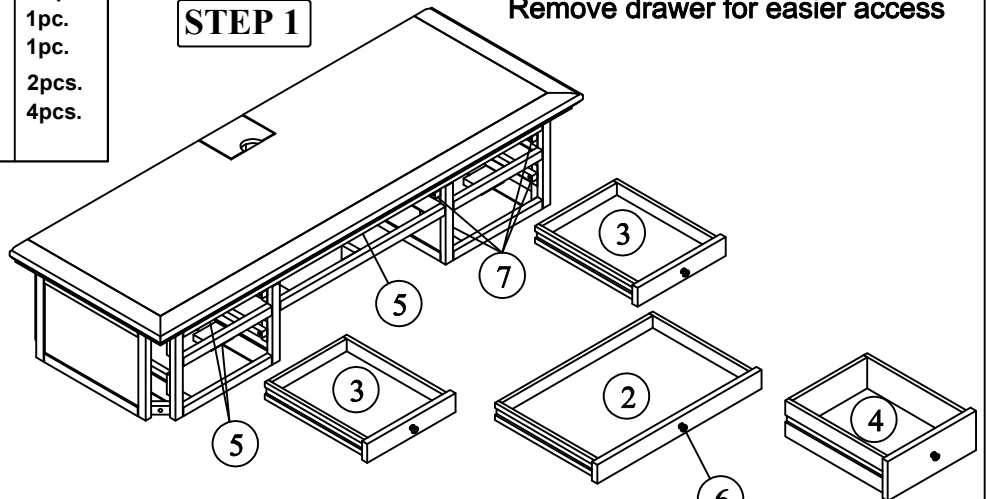

Desk Parts Key			
No	Code	Description	Q'ty
1	1615-5620P02	Legs	4 pc.
2	1615-5620P05M	Middle Drawer Complete	1 pc.
3	1615-5620P05TS	Top Side Drawer Complete	2 pcs.
4	1615-5620P05BS	Bottom Side Drawer Complete	2 pcs.
5	1615-5620P05A	Drawer Stop	5 pc.
6	1615-5620P04	Knob w/ screw	5 pc.
7	1615-5620P06	Drawer glide	10 pc.
8	1615-5620P01E	Power outlet	1pc.
9	1615-5620P22	Lift top	1pc.
10	1615-5620P22H	Lift top Hinge	2pcs.
11	1615-5620P01	Floor glide	4pcs.

Hardware kit (1615-5620P01)			
No		Description	Q'ty
A		Bolt 1/4"x 2"	8 pcs.
B		Lock Washer 1/4"	8 pcs.
C		Flat Washer 1/4"	8 pcs.
D		Allen Key	1 pc.

STEP 1

Remove drawer for easier access

STEP 2