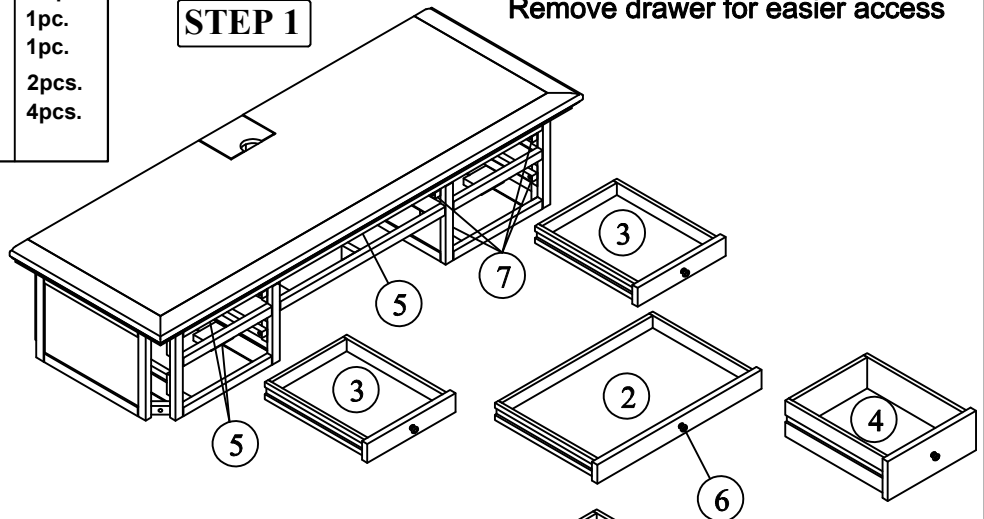

Desk Parts Key			
No	Code	Description	Q'ty
1	1610-5620P02	Legs	4 pc.
2	1610-5620P05M	Middle Drawer Complete	1 pc.
3	1610-5620P05TS	Top Side Drawer Complete	2 pcs.
4	1610-5620P05BS	Bottom Side Drawer Complete	2 pcs.
5	1610-5620P05A	Drawer Stop	5 pc.
6	1610-5620P04	Knob w/ screw	5 pc.
7	1610-5620P06	Drawer glide	10 pc.
8	1610-5620P01E	Power outlet	1pc.
9	1610-5620P22	Lift top	1pc.
10	1610-5620P22H	Lift top Hinge	2pcs.
11	1610-5620P01	Floor glide	4pcs.

Hardware kit (1610-5620P01)			
No		Description	Q'ty
A		Bolt 1/4"x 2"	8 pcs.
B		Lock Washer 1/4"	8 pcs.
C		Flat Washer 1/4"	8 pcs.
D		Allen Key	1 pc.

STEP 1

Remove drawer for easier access

STEP 2