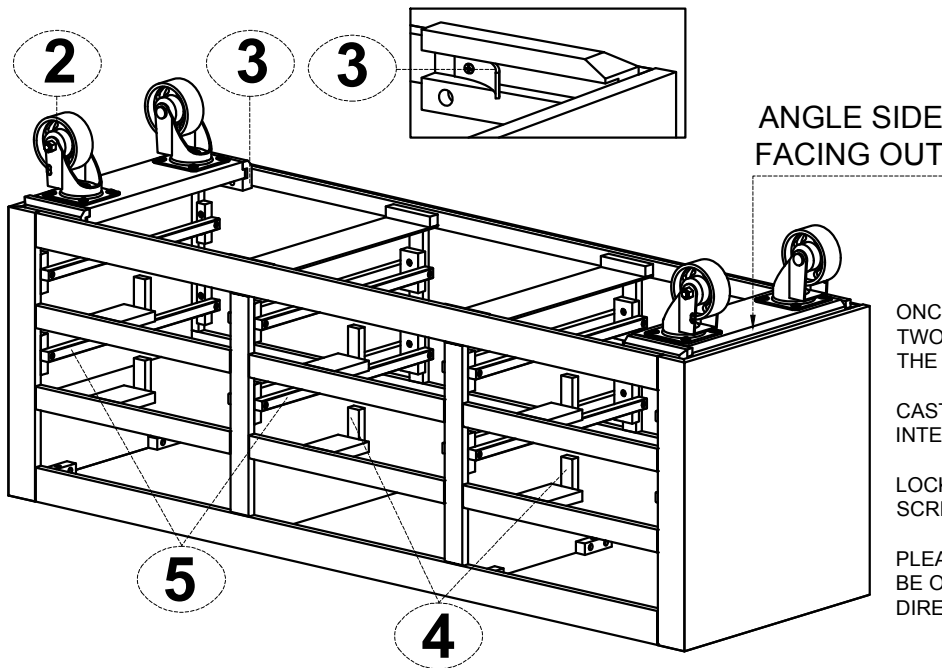

jOFRAN INC.

ASSEMBLY INSTRUCTIONS & PARTS IDENTIFICATION MODEL # 1602-60 MEDIA CART 6 DRAWER

Thank you for purchasing this quality product. Be sure to check all packing material carefully for small parts that may have come loose inside the carton during shipment

Parts key							
No	Code	Qty	Description	No	Code	Qty	Description
1A	1602-60P05-A	1 pc	DRAWER COMPLETE - A	3	1602-60P03S	4 pcs	CASTER ASSEMBLY STOP W/SCREW
1B	1602-60P05-B	3 pcs	DRAWER COMPLETE - B	4	1602-60P05A	6 pcs	DRAWER STOP
1C	1602-60P05-C	2 pcs	DRAWER COMPLETE - C	5	1602-60P06	6 sets	DRAWER GLIDE
2	1602-60P03A	2 pcs	CASTER ASSEMBLY				

ONCE THE CASTER ASSEMBLIES ARE ATTACHED, TWO PERSONS ARE REQUIRED TO LIFT AND TURN THE FURNITURE OVER.

CASTERS ARE DECORATIVE ONLY AND ARE NOT INTENDED TO MAKE THE FURNITURE MOBILE.

LOCK EACH WHEEL BY TURNING THE LOCKING SCREW ON EACH WHEEL.