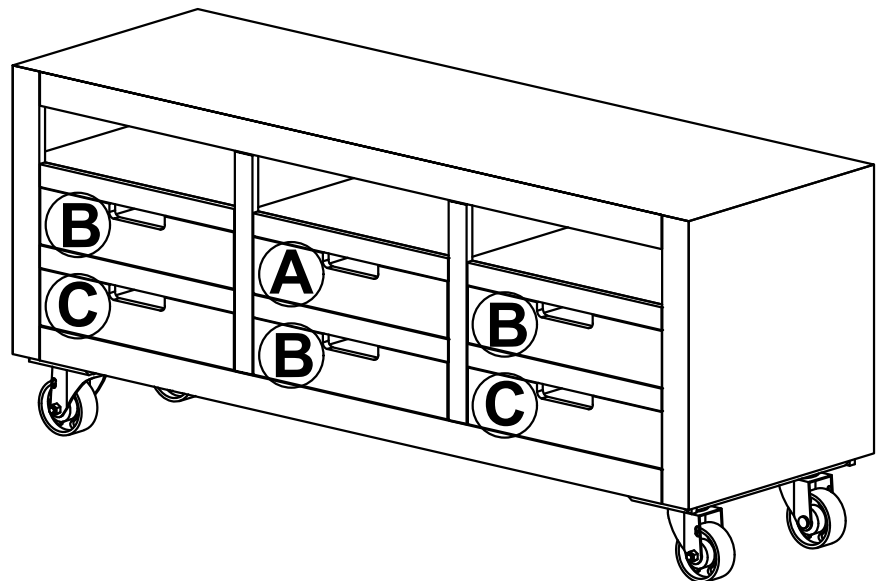

PLEASE NOTE :

Due to the random finish design of the drawers, replacement drawers may not be the exact match of the original. To avoid the possibility of the furniture tipping and injury, the anti-tip hardware must be installed.