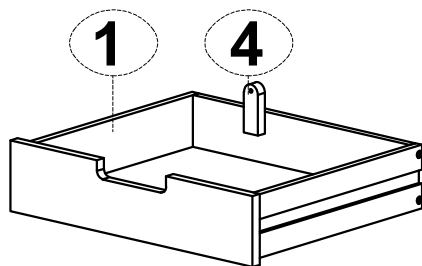

PLEASE NOTE :

Due to the random finish design of the drawers, replacement drawers may not be the exact match of the original. To avoid the possibility of the furniture tipping and injury, the anti-tip hardware must be installed.