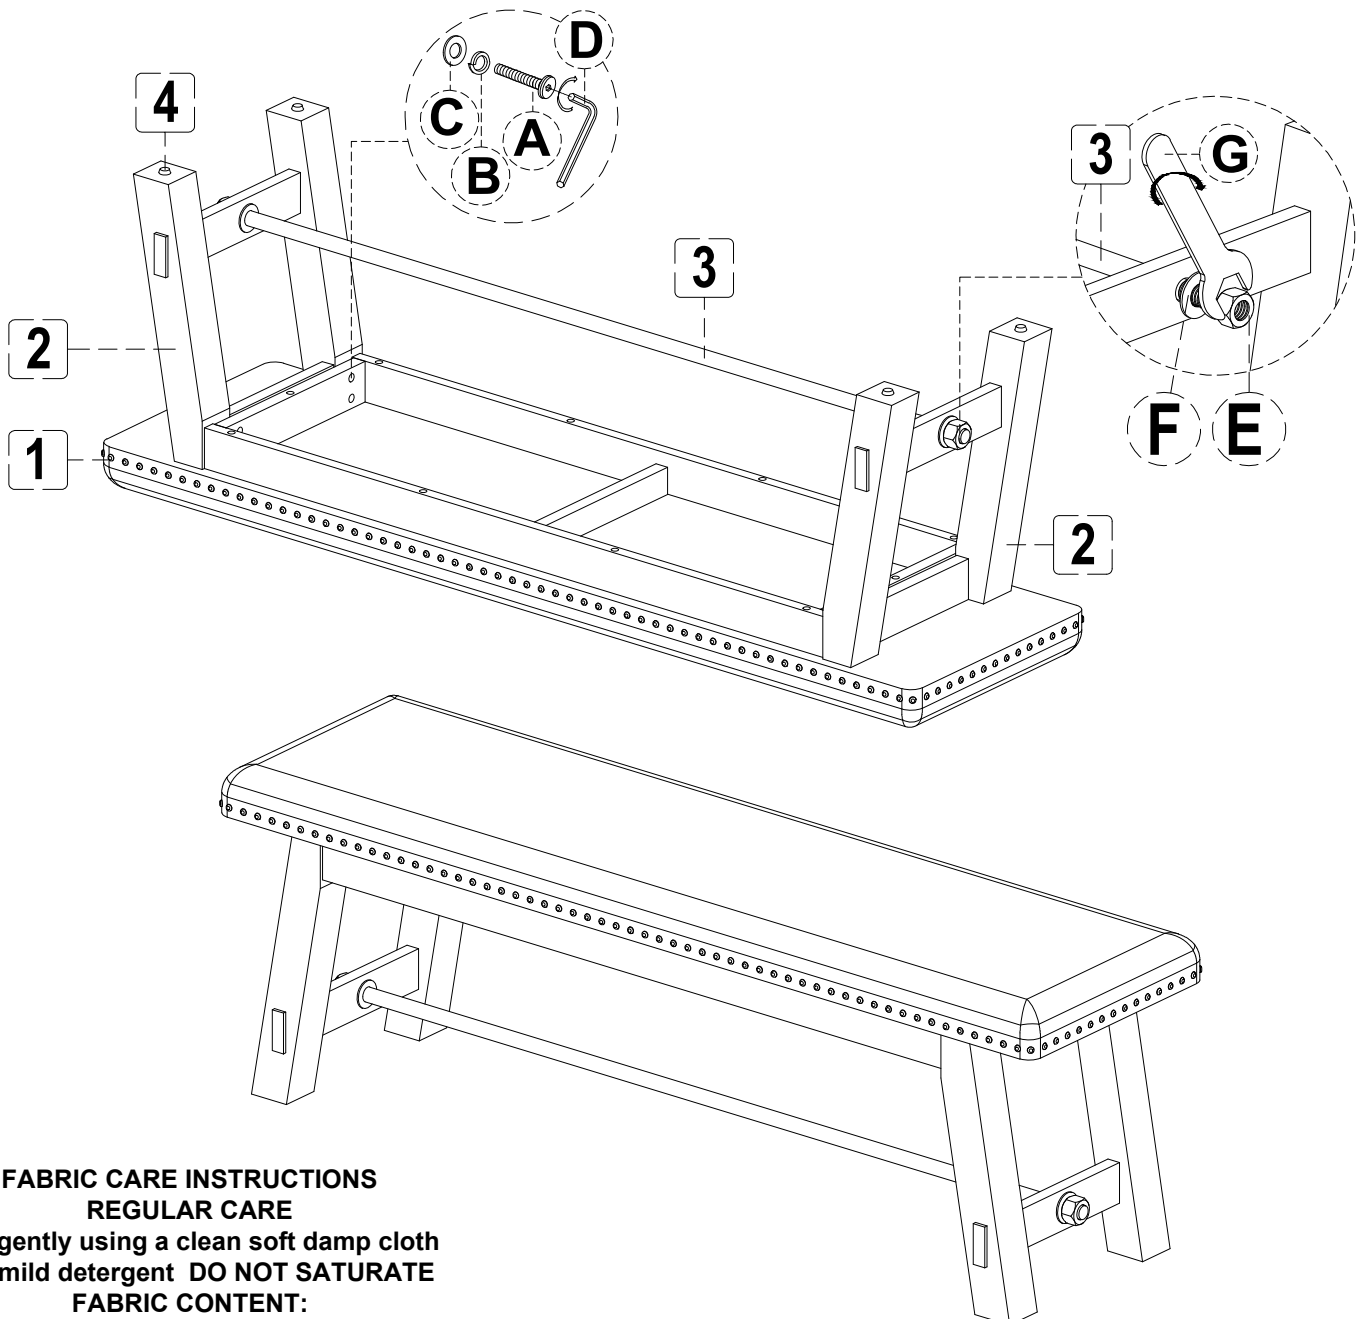

Thank you for purchasing this quality product. Be sure to check all packing material carefully for small parts that may have come loose inside the carton during shipment.

Parts key				Hardware kit (#1511-56KDP46)			
No	Code	Qty	Description	No	Description		Qty
1		1 pc	Bench Seat	A	 Bolt	M8 x 40	8 pcs
2	1511-56KDP53	2 pcs	Leg Assembly	B	 Lock washer	M8	8 pcs
3		1 pc	Stretcher	C	 Flat washer	M8 x 18	8 pcs
4	1511-56KDP01F	4 pcs	Floor Glide	D	 Allen Key	K4	1 pc
				E	 Big hex nut	M18	2 pcs
				F	 Large flat washer	Ø35	2 pcs
				G	 Key Wrench	K27	1 pc