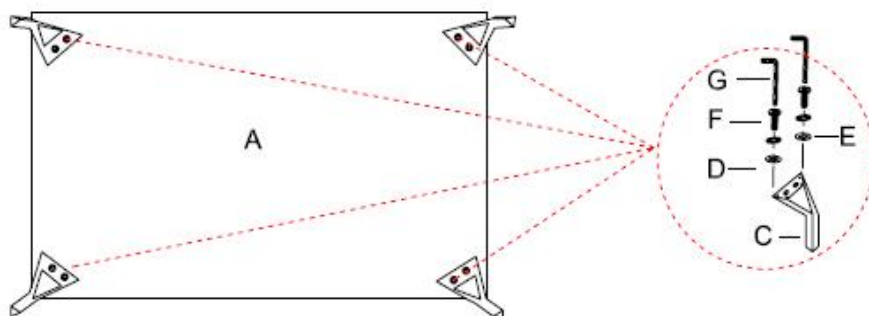

Assembly Instruction

LOVESEAT

ITEM NO.: 9594DGY-2

NO	DRAWING	QTY	DESCRIPTION
A		1	Love seat Seat
B		1	Back Cushion
C		4	Metal Leg
D		8	Flat Washer
E		8	Spring Washer
F		8	Bolt
G		1	Allen key

Legs and hardware are stored at the bottom of the unit as shown with arrow sticker. Please take out the bun feet for assembly.

Step#1