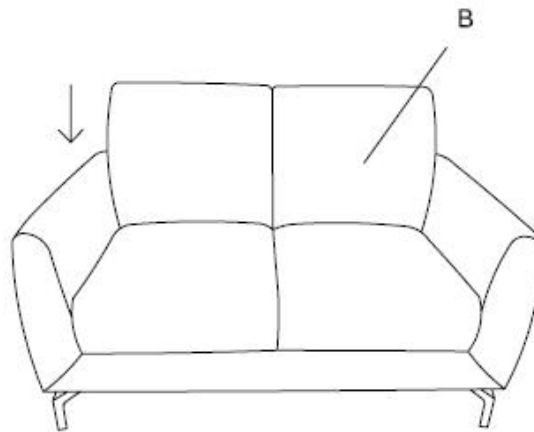

Step#2

Step#3

Step#4

Care instruction

In order to maintain the original appearance of your furniture, please follow below simple care procedures:

- Avoid exposing furniture directly to sunlight or heating and air conditioning outlets.
  Sunlight and/or exposure to heating and air conditioning outlets will fade/damage fabrics
  Do not place your upholstered furniture too close to windows, radiators, or vents, and be sure to use windows, radiators, or vents.
- Vacuum or wipe with a cloth regularly to remove dust.
- Clean furniture with professional cleanser.

For items use on wooden floor, hard surfaces or carpets, it is recommended to Install protective pads under all legs and supports to avoid/prevent from damages/scratches and discoloration.