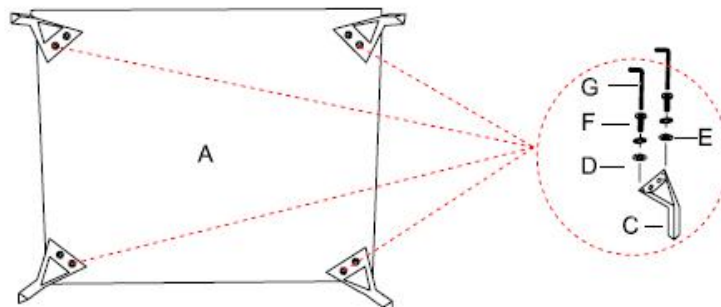

Assembly Instruction CHAIR ITEM NO.: 9594DGY-1

NO	DRAWING	QTY	DESCRIPTION
A		1	Chair Seat
B		1	Back Cushion
C		4	Metal Leg
D		8	Flat Washer
E		8	Spring Washer
F		8	Bolt
G		1	Allen key

Legs and hardware are stored at the bottom of the unit as shown with arrow sticker. Please take out the bun feet for assembly.

Step#1