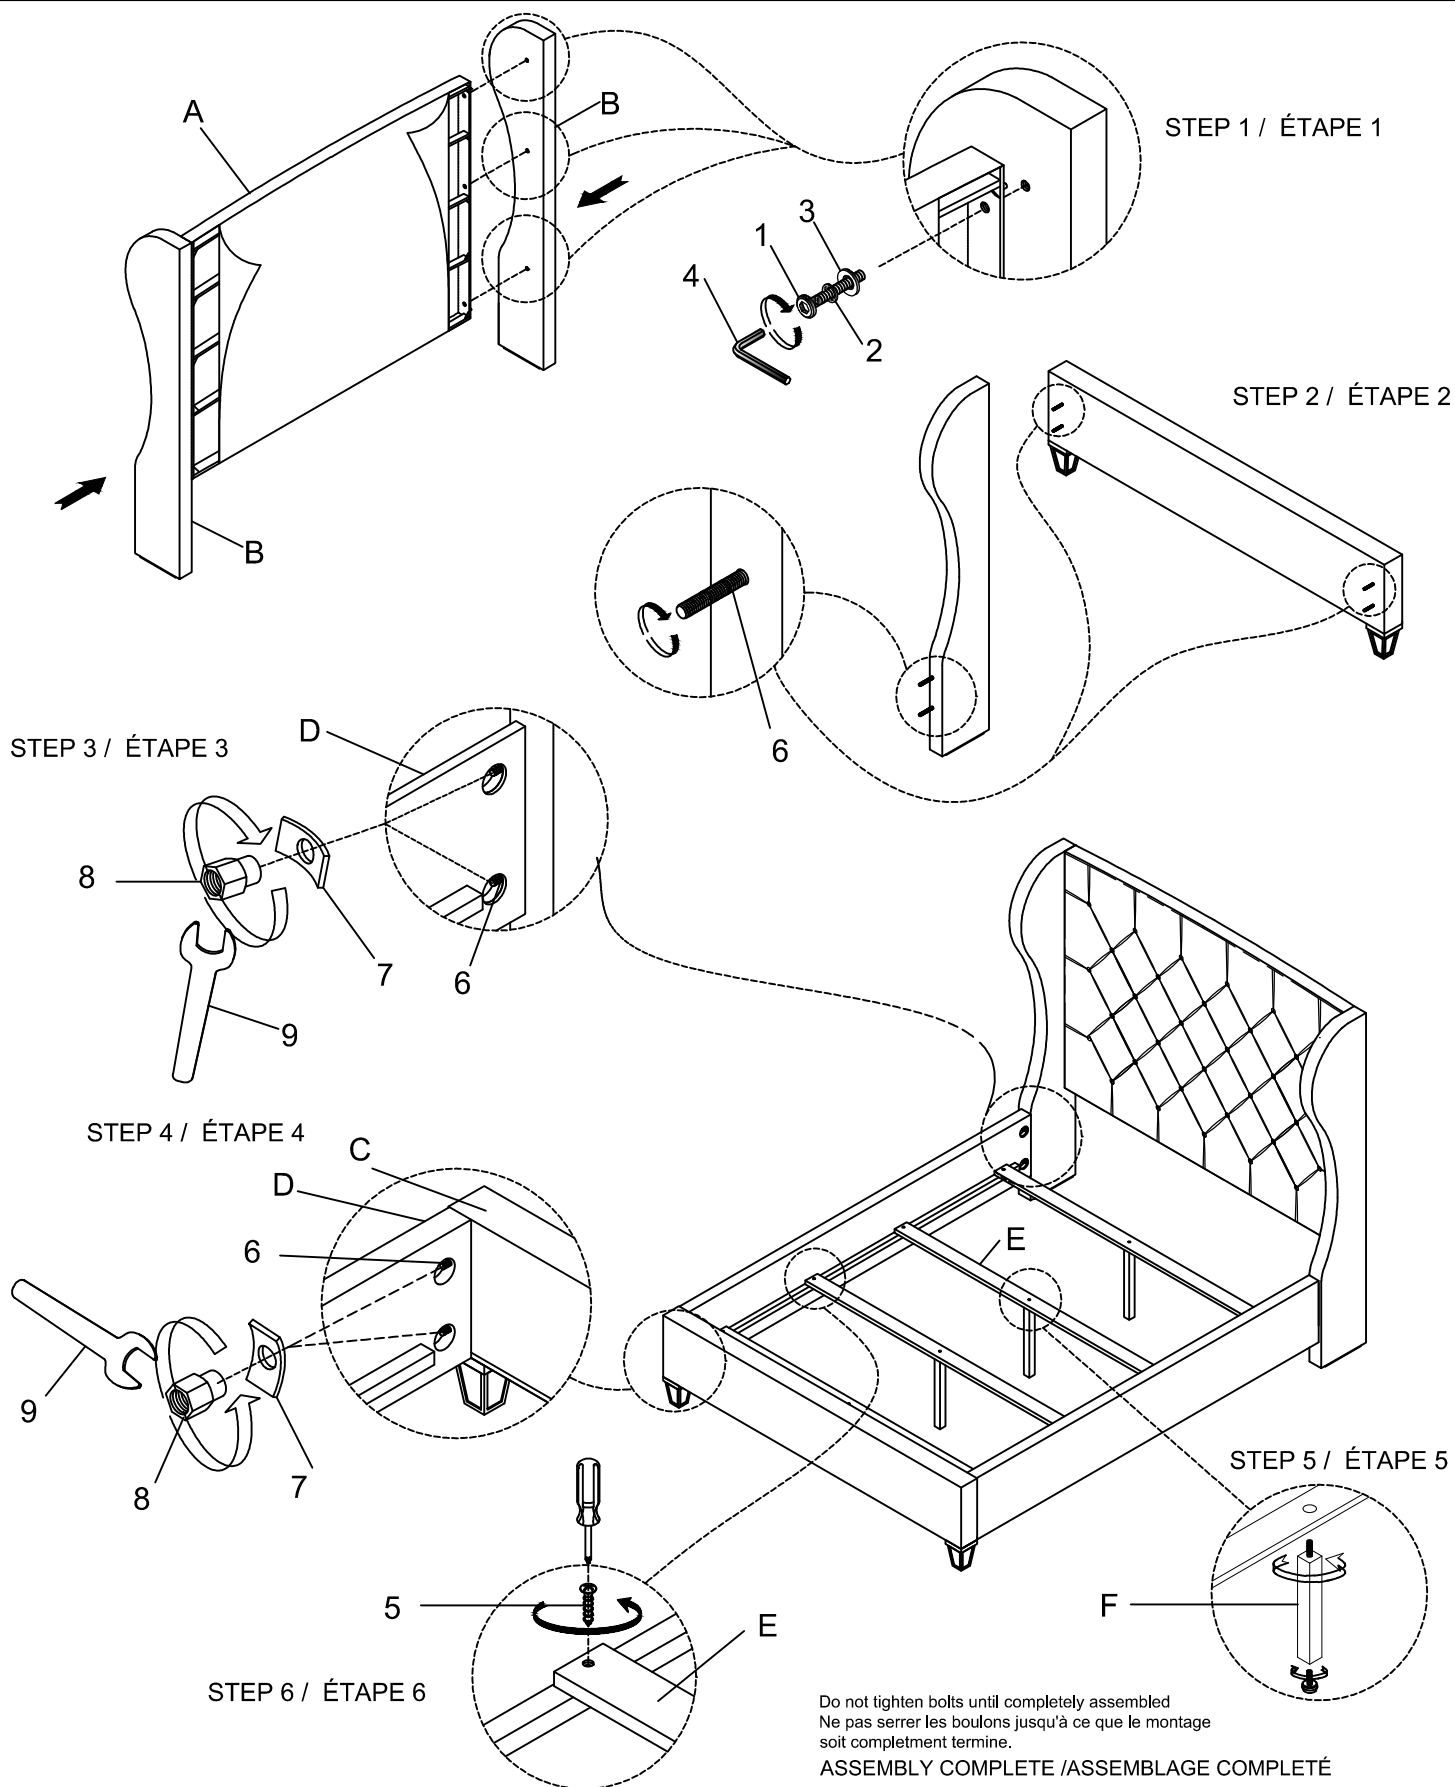

HOMELEGANCE

ASSEMBLY INSTRUCTIONS / INSTRUCTIONS D'ASSEMBLAGE

5442 - 1/-2/-3 QUEEN BED - GRAND LIT
5442 - 1 QN HB / TÊTE DE LIT - GRAND LIT
5442 - 2 QN FB, 4 SLATS & 4SUPPORT LEGS / PIED DE LIT ET LATTES - GRAND LIT
5442 - 3 QN / EK SIDE RAILS / LONGERONS DE CÔTÉS - GRAND LIT / TRES GRAND LIT

Do not tighten bolts until completely assembled
Ne pas serrer les boulons jusqu'à ce que le montage soit complètement terminé.

ASSEMBLY COMPLETE / ASSEMBLAGE COMPLETÉ

MADE IN VIETNAM / FABRIQUÉ AU VIETNAM

PAGE 2 OF 2