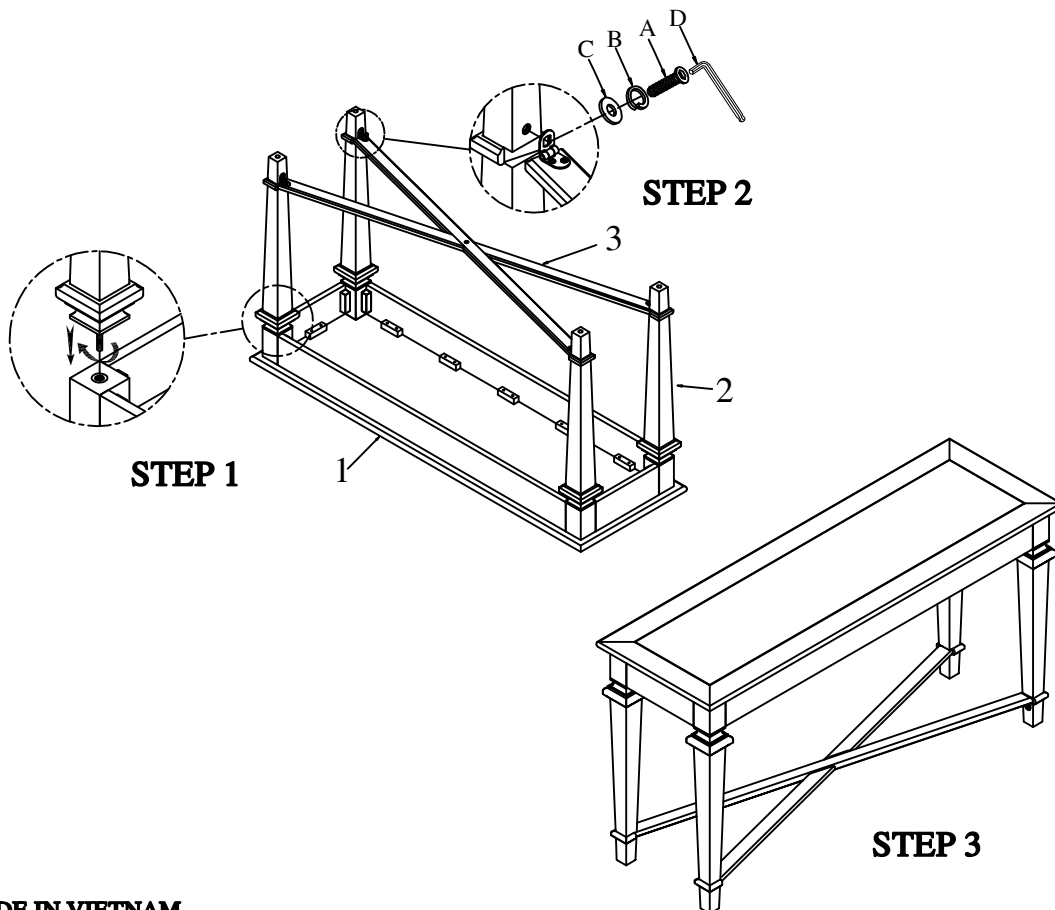

ITEM: 3681-05 Sofa Table

Thank you for purchasing this quality product. Be sure to check all packing material carefully for small parts which may have come loose inside the carton during shipment. Identify and count all parts and compare with the Parts List below.

! For items use on wooden floor, hard surfaces or carpets, it is recommended to install protective pads under all legs and supports to avoid/ prevent from damages/ scratches and discoloration.

! Pour les articles Utilisés sur un plancher en bois, des surfaces dures ou tapis, il est recommandé d'installer des mordaches de protection sous tous les jambes et prend en charge pour éviter/empêcher de dommages/raures et la décoloration.