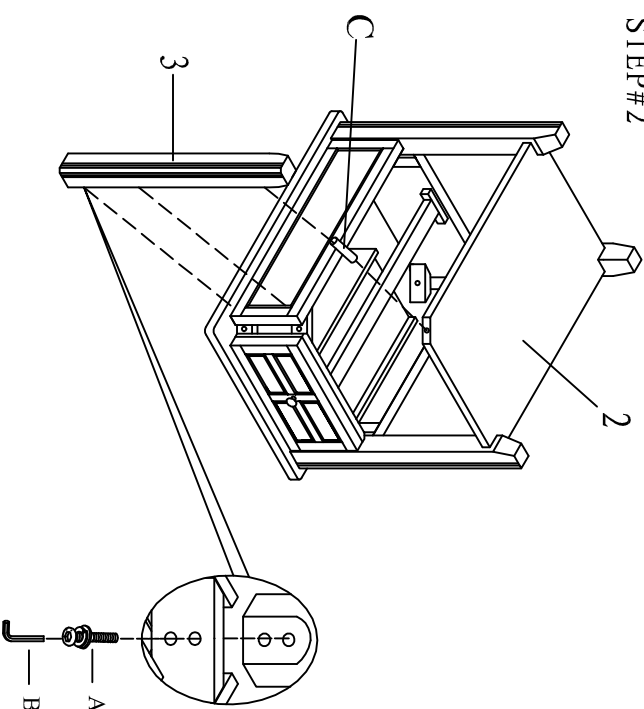

ASSEMBLY INSTRUCTION

3257RF-02 CHAIRSIDE TABLE

PARTS LIST:

- 1: TABLE TOP 1pc 2: BOTTOM SHELF 1pc 3: LEG 4pcs

HARDWARE LIST			
A		Ø1/4"*2"L	8PCS
B		4mm	1PC
C		WOOD DOWEL Ø8*40mm	4PCS

STEP#1

STEP#2

COMPLETED