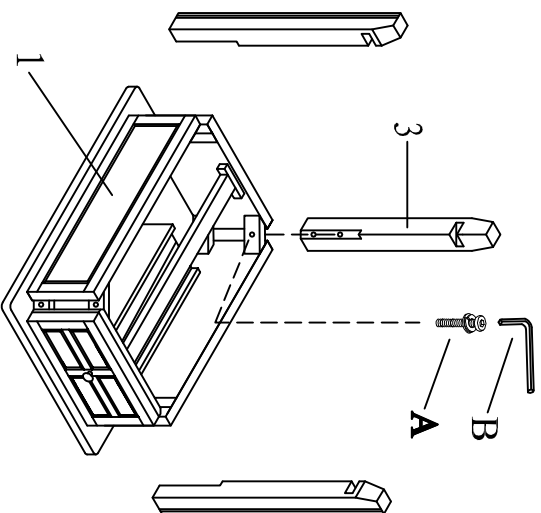

ASSEMBLY INSTRUCTION

3257RF-02 CHAIRSIDE TABLE

PARTS LIST:

- 1: TABLE TOP 1pc 2: BOTTOM SHELF 1pc 3: LEG 4pcs

HARDWARE LIST			
A		Ø1/4"*2"L	8PCS
B		4mm	1PC
C		WOOD DOWEL Ø8*40mm	4PCS

STEP#1

STEP#2

COMPLETED