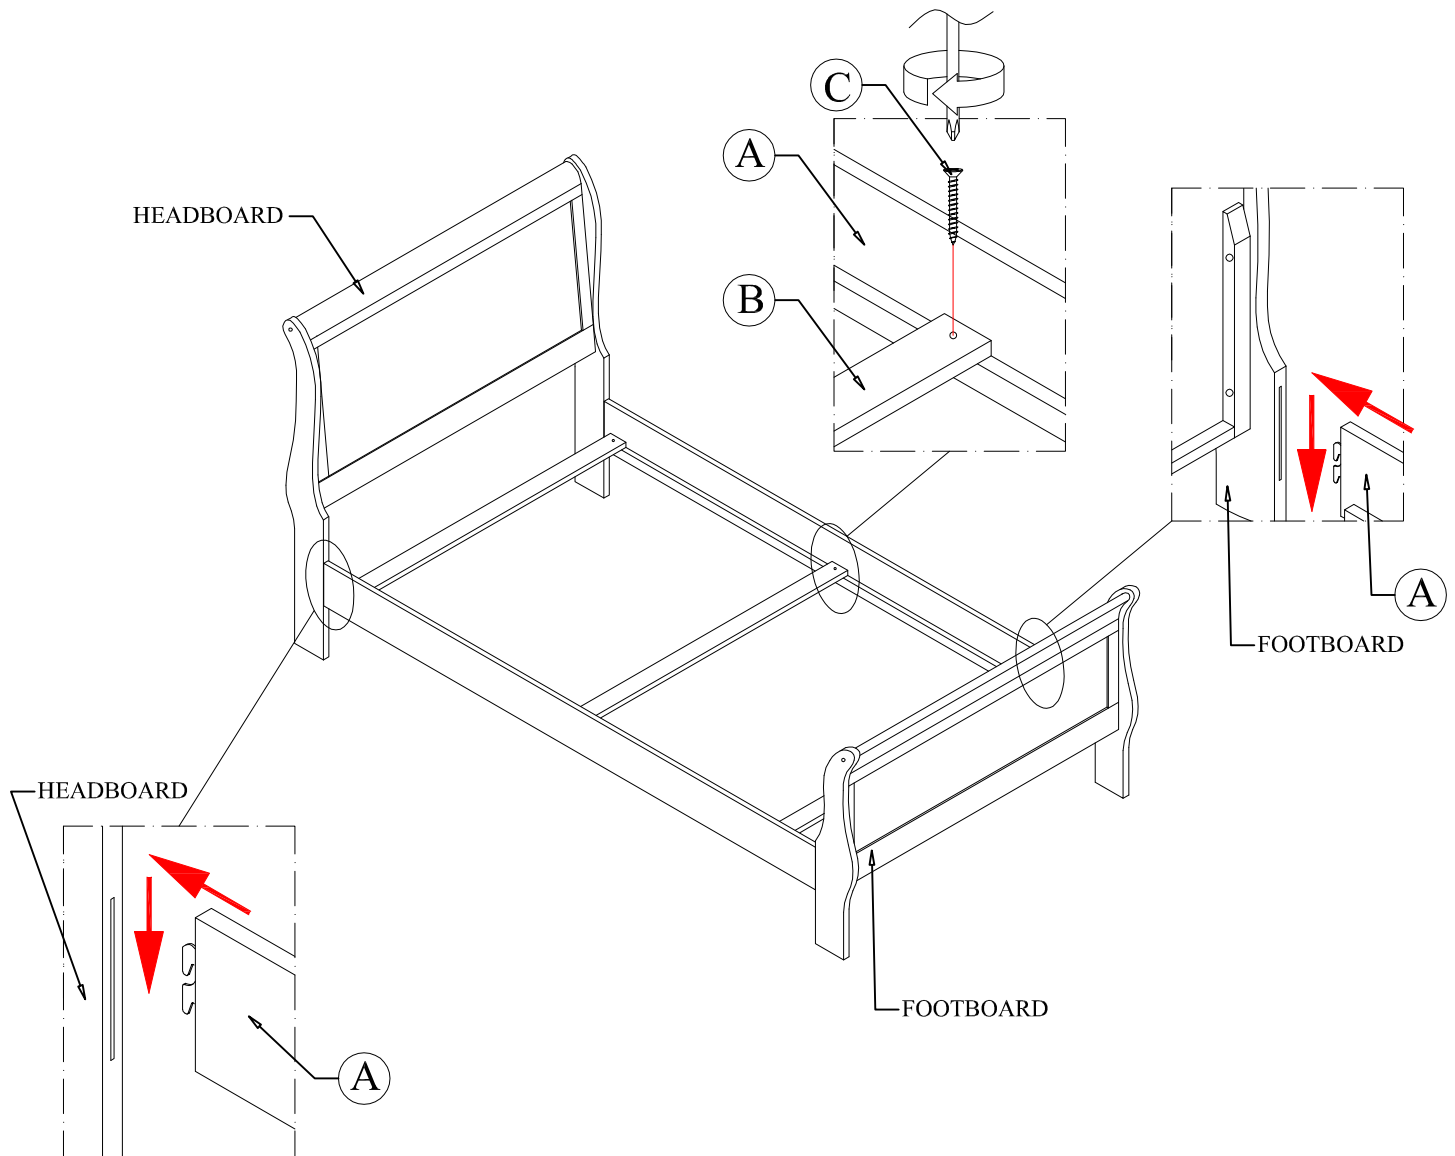

2147T-3/2147TM-3/2147TBK-3/2147TW-3/2147TSG-3
TWIN BED - SIDE RAIL
TÊTE DE LIT

Thank you for purchasing this product. Please take time to read and follow the instructions below. Check that you have all parts and hardware before assembly. Parts apparently missing are often found in the packing materials. If you do not have all the parts listed, have your dealer contact us and they will be sent to you immediately.

NO	PARTS LIST / LISTE DE PIÈCES	QTY / QTÉ
A	SIDE RAIL / LONGERON	2
B	SLAT / TRAVERSE	3

NO	HARDWARE LIST / LISTE DE QUINCAILLERIE	QTY / QTÉ
C	CSK . CHIP B. SCREW / VIS A TETE CYLINDRIQUE M4 X 32	6