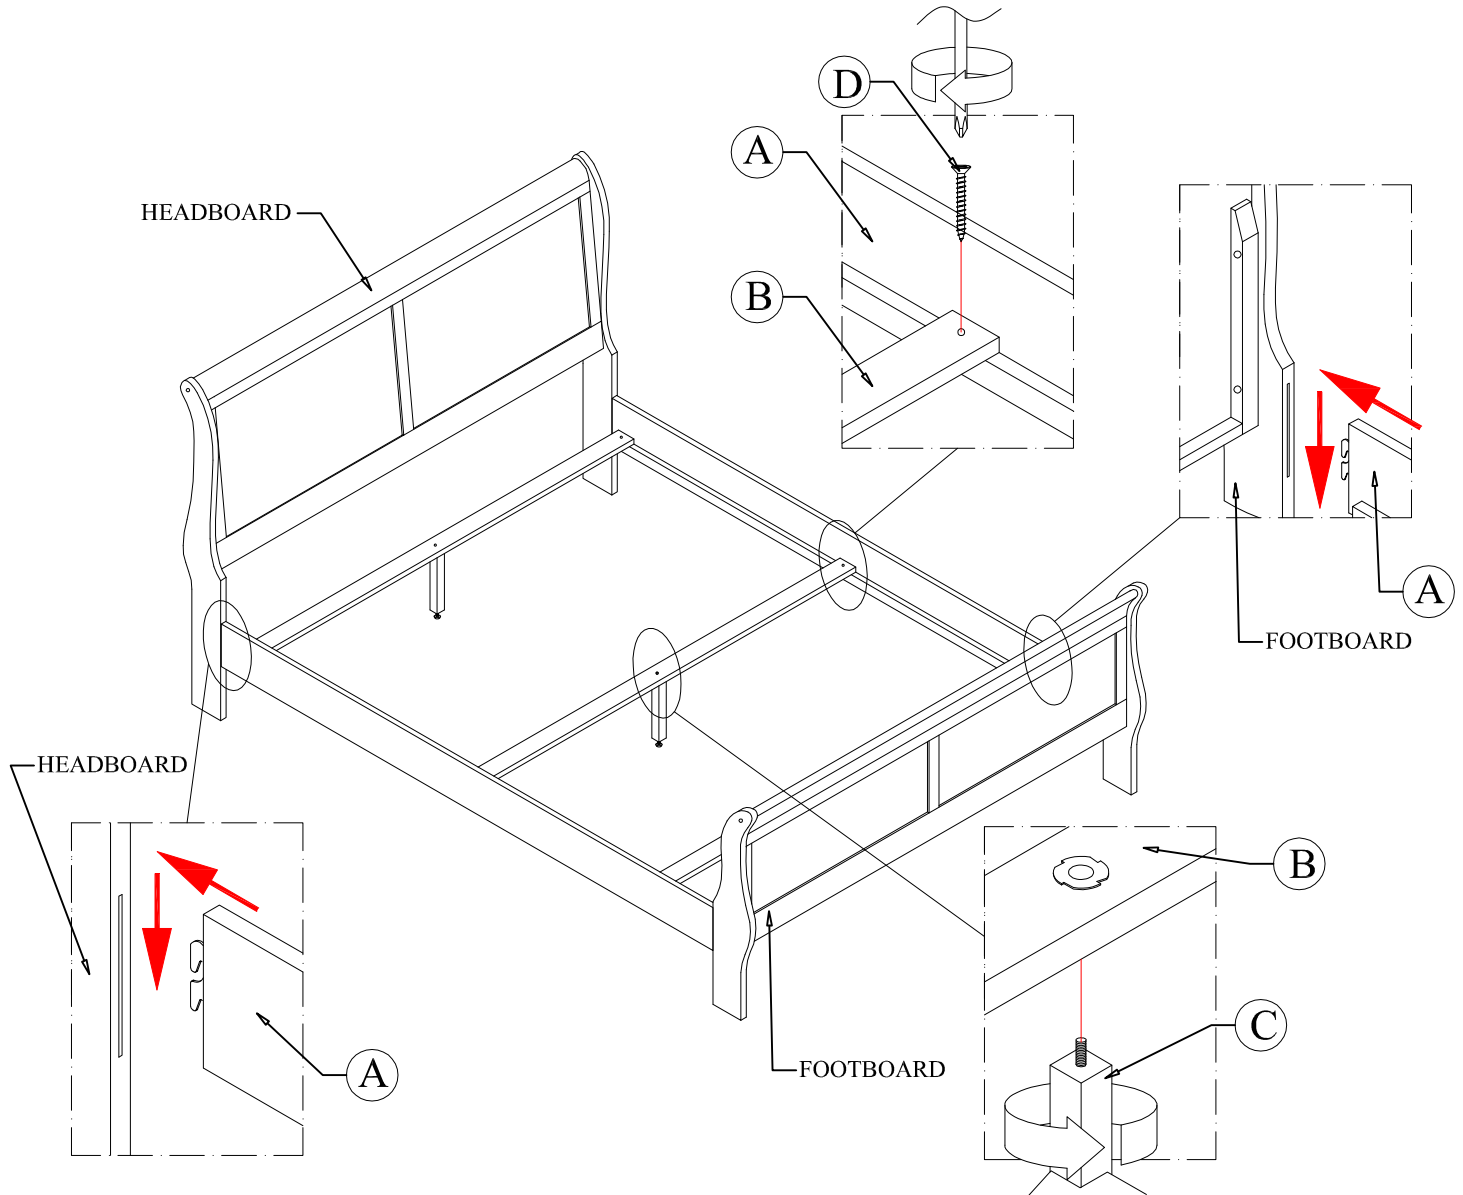

2147-3/2147M-3/2147BK-3/2147W-3/2147SG-1
QUEEN BED - SIDE RAIL
TÊTE DE LIT

Thank you for purchasing this product. Please take time to read and follow the instructions below. Check that you have all parts and hardware before assembly. Parts apparently missing are often found in the packing materials. If you do not have all the parts listed, have your dealer contact us and they will be sent to you immediately.

NO	PARTS LIST / LISTE DE PIÈCES	QTY / QTÉ
A	SIDE RAIL / LONGERON	2
B	SLAT / TRAVERSE	3
C	SUPPORT LEG / PIED DE SUPPORT	3

NO	HARDWARE LIST / LISTE DE QUINCAILLERIE	QTY / QTÉ
D	CSK . CHIP B. SCREW / VIS A TETE CYLINDRIQUE M4 X 32	6