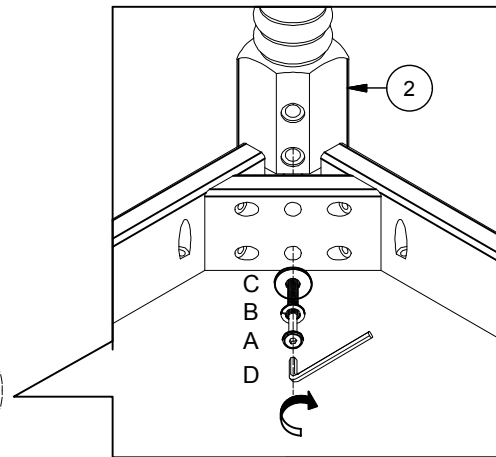

H O M E L E G A N C E

ASSEMBLY INSTRUCTION INSTRUCTIONS D'ASSEMBLAGE

ITEM NO : 1928-14 VANITY STOOL / TABOURET

Thank you for purchasing the product. Please take time to read and follow the instruction below. Check that you have all parts and hardware before assembly. Parts apparently missing are often found in the packing materials. If you do not have all the parts listed, have your dealer contact us and they will be sent to you immediately.

PARTS LIST / LISTE DES PIÈCES			
NO	DESCRIPTION	PART	QTY/PCS
1	CUSHION SEAT / SIÈGE COUSSINÉ		1 PC
2	LEG / PIED		4 PCS

HARDWARE LIST / LISTE DE QUINCAILLERIE			
NO	DESCRIPTION	PART	QTY/PCS
A	JCBC BOLT / BOULON M6 x 1.0 x 60mm		8 PCS
B	SPRING WASHER / RONDELLE D'ARRÊT 1/4" x 9/32" x 15/32" x 0.04"		8 PCS
C	FLAT WASHER / RONDELLE PLATE 1/4" x 9/32" x 3/4" x 0.04"		8 PCS
D	ALLEN KEY / CLÈ ALLEN M4 x 65mm		1 PC