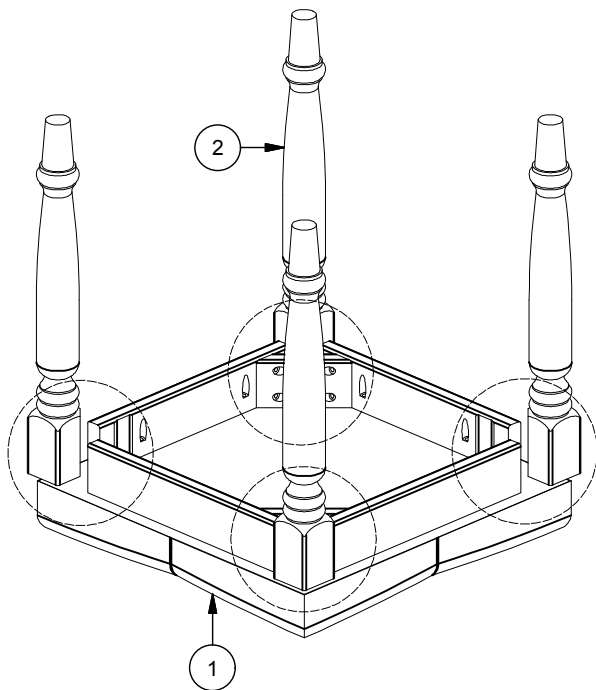

H O M E L E G A N C E

ASSEMBLY INSTRUCTION INSTRUCTIONS D'ASSEMBLAGE

ITEM NO : 1928-14 VANITY STOOL / TABOURET

Thank you for purchasing the product. Please take time to read and follow the instruction below. Check that you have all parts and hardware before assembly. Parts apparently missing are often found in the packing materials. If you do not have all the parts listed, have your dealer contact us and they will be sent to you immediately.

PARTS LIST / LISTE DES PIÈCES			
NO	DESCRIPTION	PART	QTY/PCS
1	CUSHION SEAT / SIÈGE COUSSINÉ		1 PC
2	LEG / PIED		4 PCS

HARDWARE LIST / LISTE DE QUINCAILLERIE			
NO	DESCRIPTION	PART	QTY/PCS
A	JCBC BOLT / BOULON M6 x 1.0 x 60mm		8 PCS
B	SPRING WASHER / RONDELLE D'ARRÊT 1/4" x 9/32" x 15/32" x 0.04"		8 PCS
C	FLAT WASHER / RONDELLE PLATE 1/4" x 9/32" x 3/4" x 0.04"		8 PCS
D	ALLEN KEY / CLÈ ALLEN M4 x 65mm		1 PC