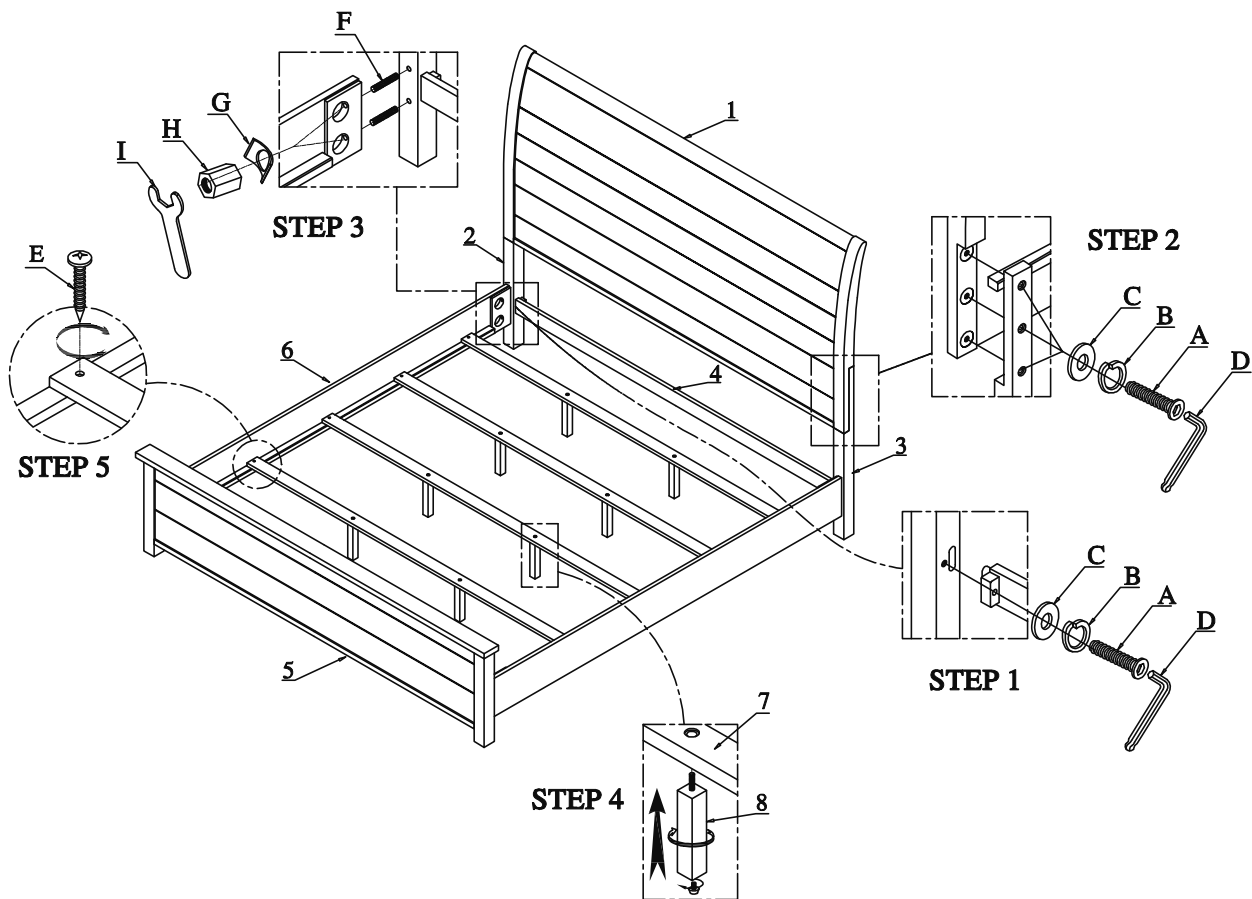

ITEM: 1923K-1 EK/CK SLEIGH HEADBOARD 1923K-2 EK/CK FOOTBOARD & SLATS 1923-3 QUEEN/EK SIDE RAILS

Thank you for purchasing this quality product. Be sure to check all packing material carefully for small parts which may have come loose inside the carton during shipment. Identify and count all parts and compare with the Parts List below.

MADE IN VIETNAM

HARDWARE LIST OF 1923K-1

COMPONENT LIST		
1	HEADBOARD	1Pc
2	HEADBOARD LSF LEG	1Pc
3	HEADBOARD RSF LEG	1Pc
4	HEADBOARD BOTTOM RAIL	1Pc
5	FOOTBOARD	1Pc
6	SIDE RAIL	2Pcs
7	SLAT	4Pcs
8	SUPPORT LEG	8Pcs

NO.	DRAWING	DESCRIPTION	QTY
A		Φ5/16"-18x1-3/4" Bolt	8Pcs
B		Φ5/16"*11/32*11/16*1/16 Lock Washer	8Pcs
C		Φ5/16"*11/32*11/16*1/16 Flat Washer	8Pcs
D		Φ5/16" Allen Key	1Pc
HARDWARE LIST OF 1923K-2			
NO.	DRAWING	DESCRIPTION	QTY
E		Φ5/16"-18 x 1" Screw	8PCS

HARDWARE LIST OF 1923-3

NO.	DRAWING	DESCRIPTION	QTY
F		Φ5/16"-18 x3-1/2" Hanger Bolt	8Pcs
G		Φ5/16" - Arc Washer	8Pcs
H		Φ5/16" Nut	8Pcs
I		Φ5/16" Open Wrench	1Pc