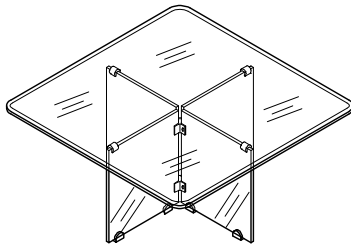

Assembly Instruction

HOMELEGANCE

ITEM NO:17809&17810 Square Cocktail Table
17807&17808 Square End Table

Thank you for purchasing this quality product. Be sure to check all packing material carefully for small parts which may have come loose inside the carton during shipment. Identify and count all parts and compare with the Parts List below.

17809&17810 Square Cocktail Table

17807&17808 Square End Table

PARTS LIST

NO.	DRAWING	QT	DESCRIPTION
E		1	Glass top
F		4	Glass base

HARDWARE LIST

NO;	DRAWING	Q'T	DESCRIPTION
A		2	Connector
B		8	Bolt
C		4	Glass holder
D		8	Glass spacer