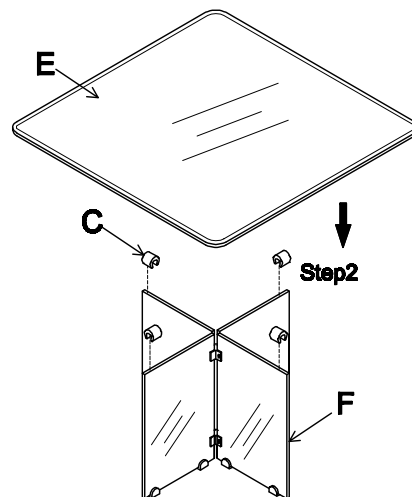

Assembly Instruction

HOMELEGANCE

ITEM NO:17809&17810 Square Cocktail Table
17807&17808 Square End Table

Thank you for purchasing this quality product. Be sure to check all packing material carefully for small parts which may have come loose inside the carton during shipment. Identify and count all parts and compare with the Parts List below.

17809&17810 Square Cocktail Table

17807&17808 Square End Table

PARTS LIST

NO.	DRAWING	QT	DESCRIPTION
E		1	Glass top
F		4	Glass base

HARDWARE LIST

NO;	DRAWING	Q'T	DESCRIPTION
A		2	Connector
B		8	Bolt
C		4	Glass holder
D		8	Glass spacer