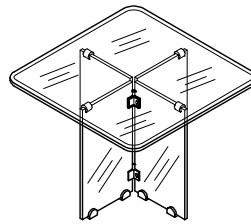

Assembly Instruction

HOMELEGANCE

ITEM NO:17809&17810 Square Cocktail Table
17807&17808 Square End Table

Thank you for purchasing this quality product. Be sure to check all packing material carefully for small parts which may have come loose inside the carton during shipment. Identify and count all parts and compare with the Parts List below.

17809&17810 Square Cocktail Table

17807&17808 Square End Table

PARTS LIST

NO.	DRAWING	QT	DESCRIPTION
E		1	Glass top
F		4	Glass base

HARDWARE LIST

NO;	DRAWING	Q'T	DESCRIPTION
A		2	Connector
B		8	Bolt
C		4	Glass holder
D		8	Glass spacer