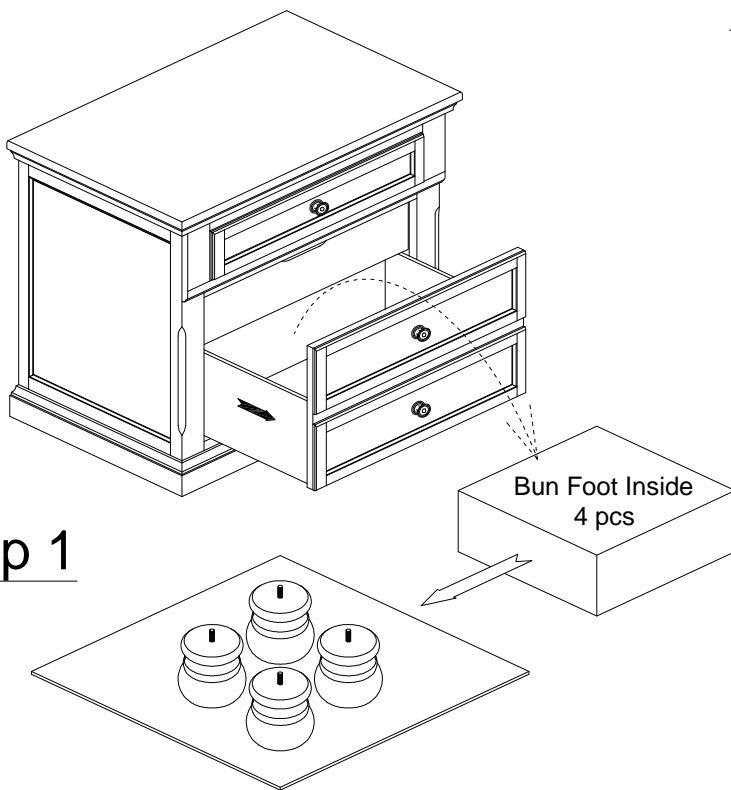

HOME ELEGANCE

ASSEMBLY INSTRUCTION

ITEM NO: 1714W-4/BK-4: NIGHT STAND

Thank you for purchasing this quality product. Be sure to check all packing material carefully for small parts that may have come loose inside the carton during shipment.

PART LISTS

NO	Description	Sketch	Q'ty
A	NIGHT STAND		1 PC
B	BUN FOOT		4 PCS

Step 1

Step 2

COMPLETED

 It is recommended to install protective pads under all legs and supports to avoid damage or scratches when placing furniture on a wood floor or other hard surface, and to limit indentation and prevent discoloration if placing on carpet.