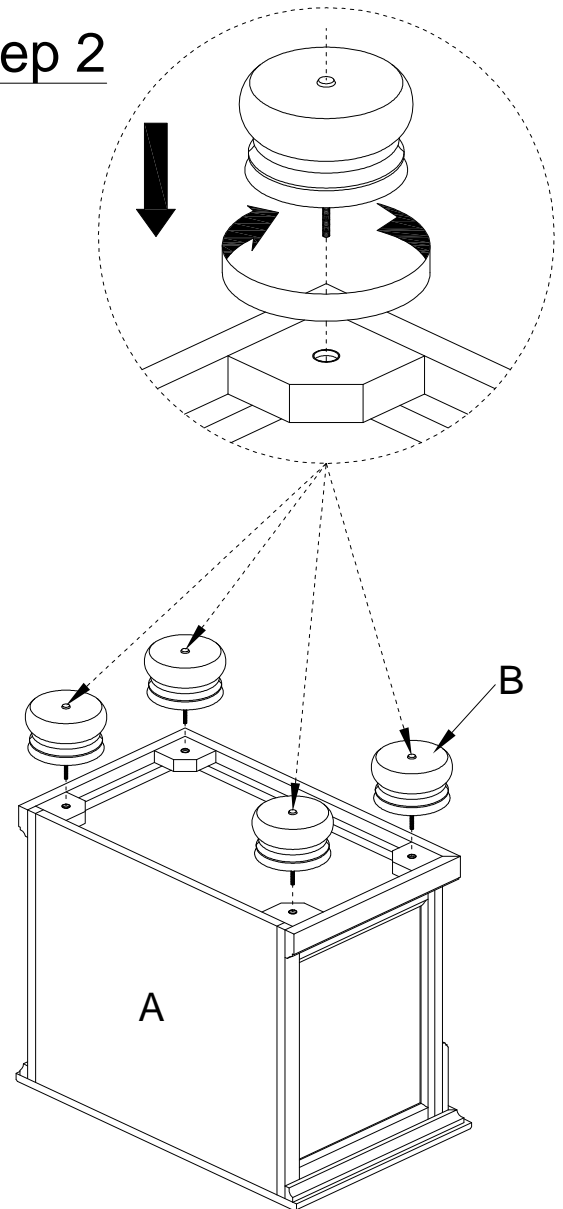

HOME ELEGANCE

ASSEMBLY INSTRUCTION

ITEM NO: 1714W-4/BK-4: NIGHT STAND

Thank you for purchasing this quality product. Be sure to check all packing material carefully for small parts that may have come loose inside the carton during shipment.

PART LISTS

NO	Description	Sketch	Q'ty
A	NIGHT STAND		1 PC
B	BUN FOOT		4 PCS

Step 1

Step 2

COMPLETED

 It is recommended to install protective pads under all legs and supports to avoid damage or scratches when placing furniture on a wood floor or other hard surface, and to limit indentation and prevent discoloration if placing on carpet.